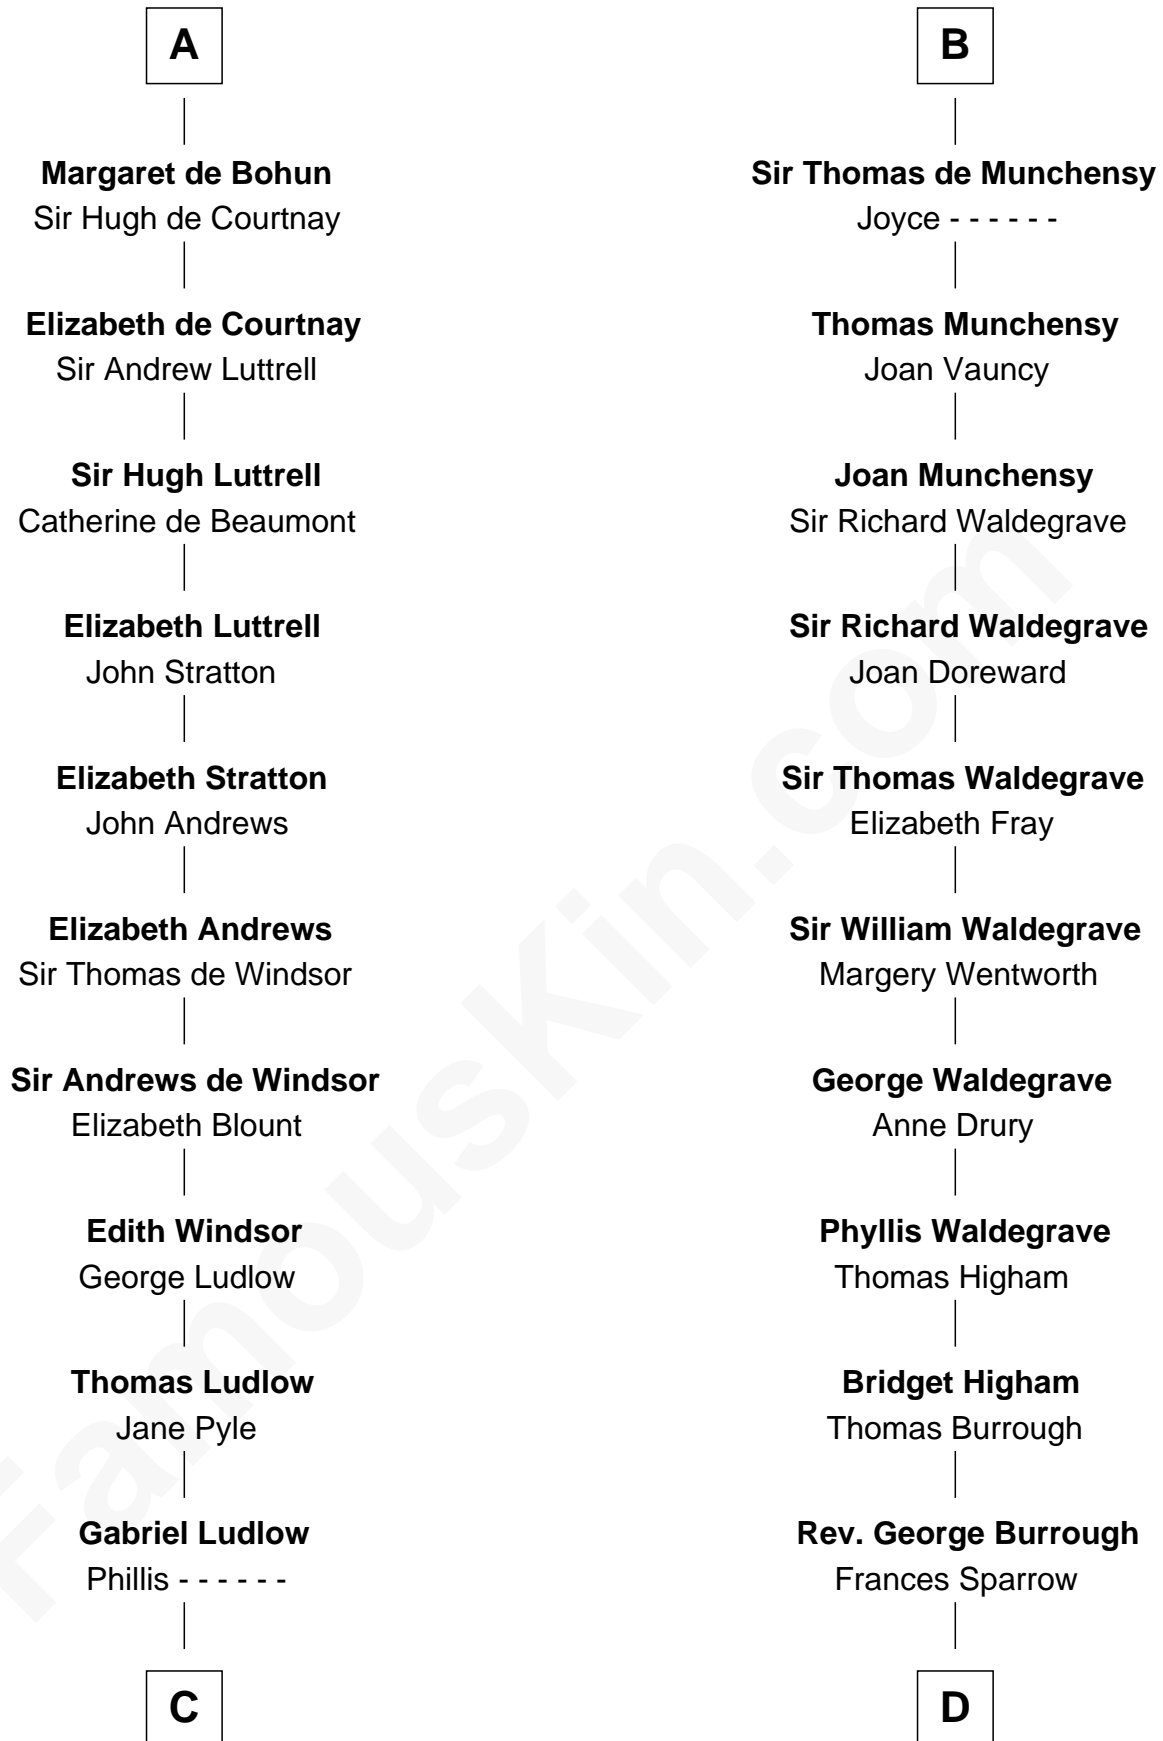

FamousKin.com
Relationship Chart of
William Henry Harrison
9th U.S. President

18th cousin 3 times removed of
Rev. George Burroughs
Executed for Witchcraft, Salem 1692

C

Sarah Ludlow
Col. John Carter

Col. Robert Carter
Elizabeth Landon

Anne Carter
Benjamin Harrison

Benjamin Harrison
Elizabeth Bassett

William Henry Harrison
9th U.S. President

D

Nathaniel Burrough
Rebecca Stiles

Rev. George Burroughs
Salem Witch Trials 1692

FamousKin.com