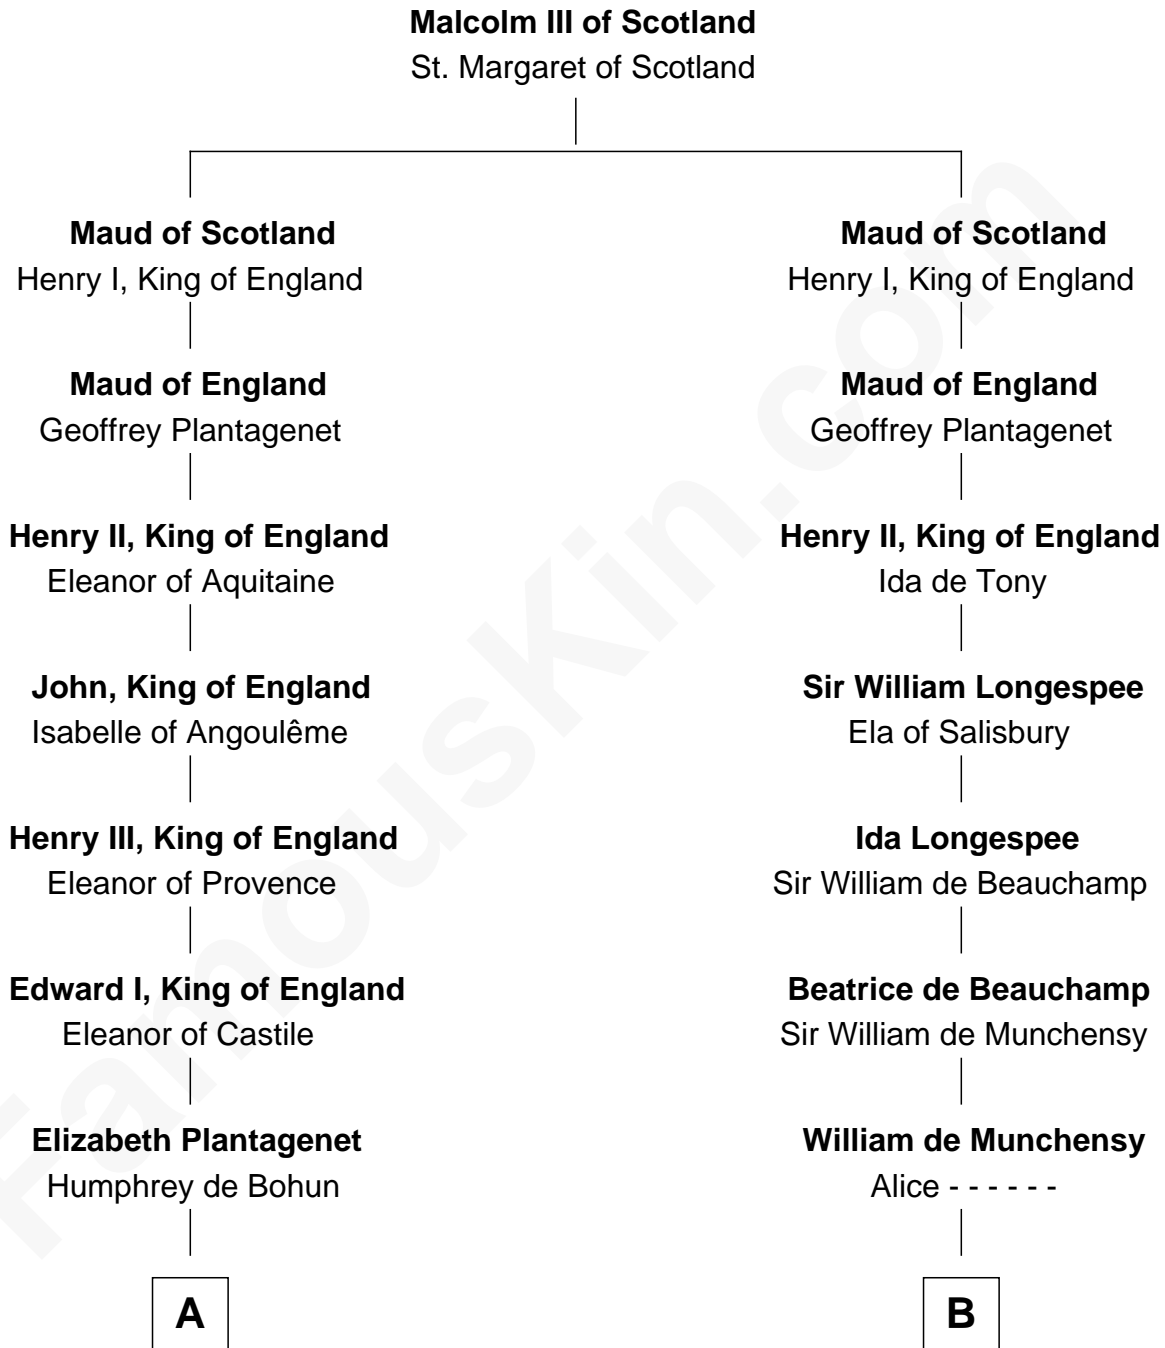

**FamousKin.com**  
**Relationship Chart of**  
**William Henry Harrison**  
*9th U.S. President*

**18th cousin 3 times removed of**  
**Rev. George Burroughs**  
*Executed for Witchcraft, Salem 1692*

**C**

**Sarah Ludlow**  
Col. John Carter

**Col. Robert Carter**  
Elizabeth Landon

**Anne Carter**  
Benjamin Harrison

**Benjamin Harrison**  
Elizabeth Bassett

**William Henry Harrison**  
*9th U.S. President*

**D**

**Nathaniel Burrough**  
Rebecca Stiles

**Rev. George Burroughs**  
*Salem Witch Trials 1692*

FamousKin.com