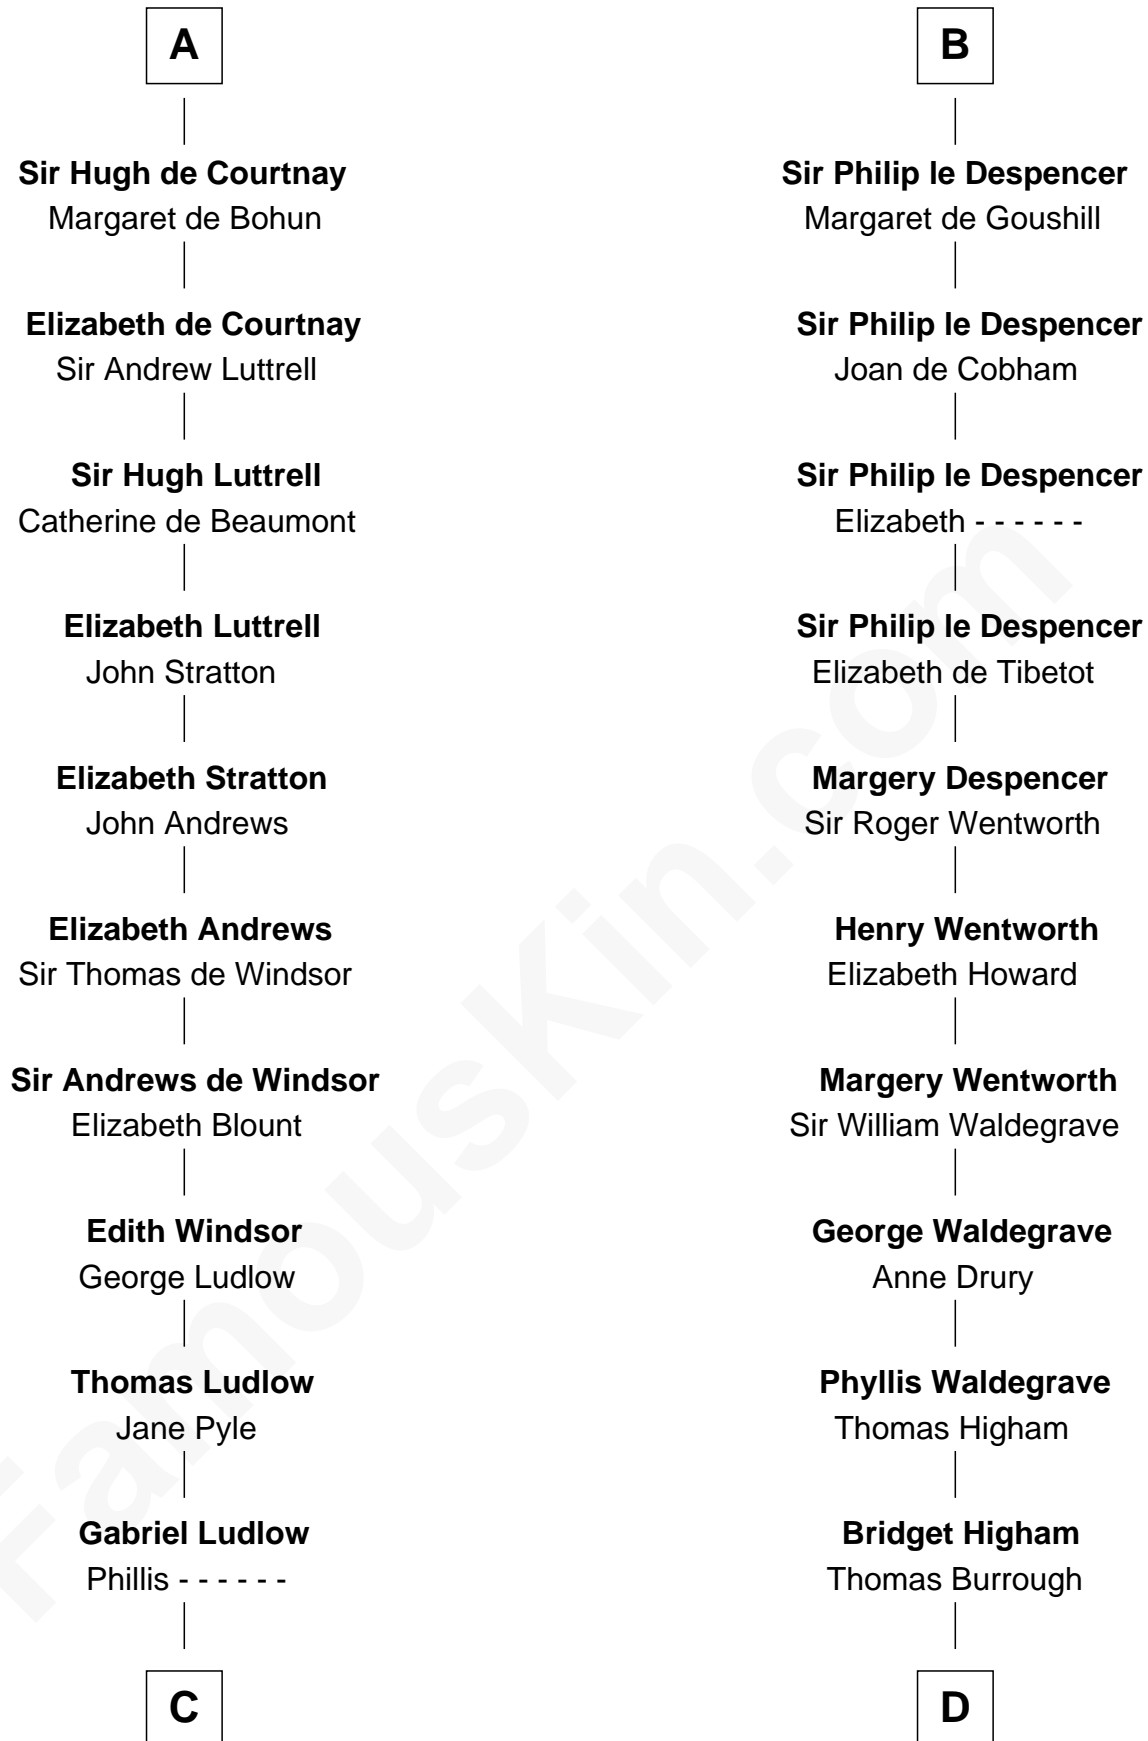

FamousKin.com
Relationship Chart of
William Henry Harrison
9th U.S. President

19th cousin 2 times removed of
Rev. George Burroughs
Executed for Witchcraft, Salem 1692

C

Sarah Ludlow
Col. John Carter

Col. Robert Carter
Elizabeth Landon

Anne Carter
Benjamin Harrison

Benjamin Harrison
Elizabeth Bassett

William Henry Harrison
9th U.S. President

D

Rev. George Burrough
Frances Sparrow

Nathaniel Burrough
Rebecca Stiles

Rev. George Burroughs
Salem Witch Trials 1692