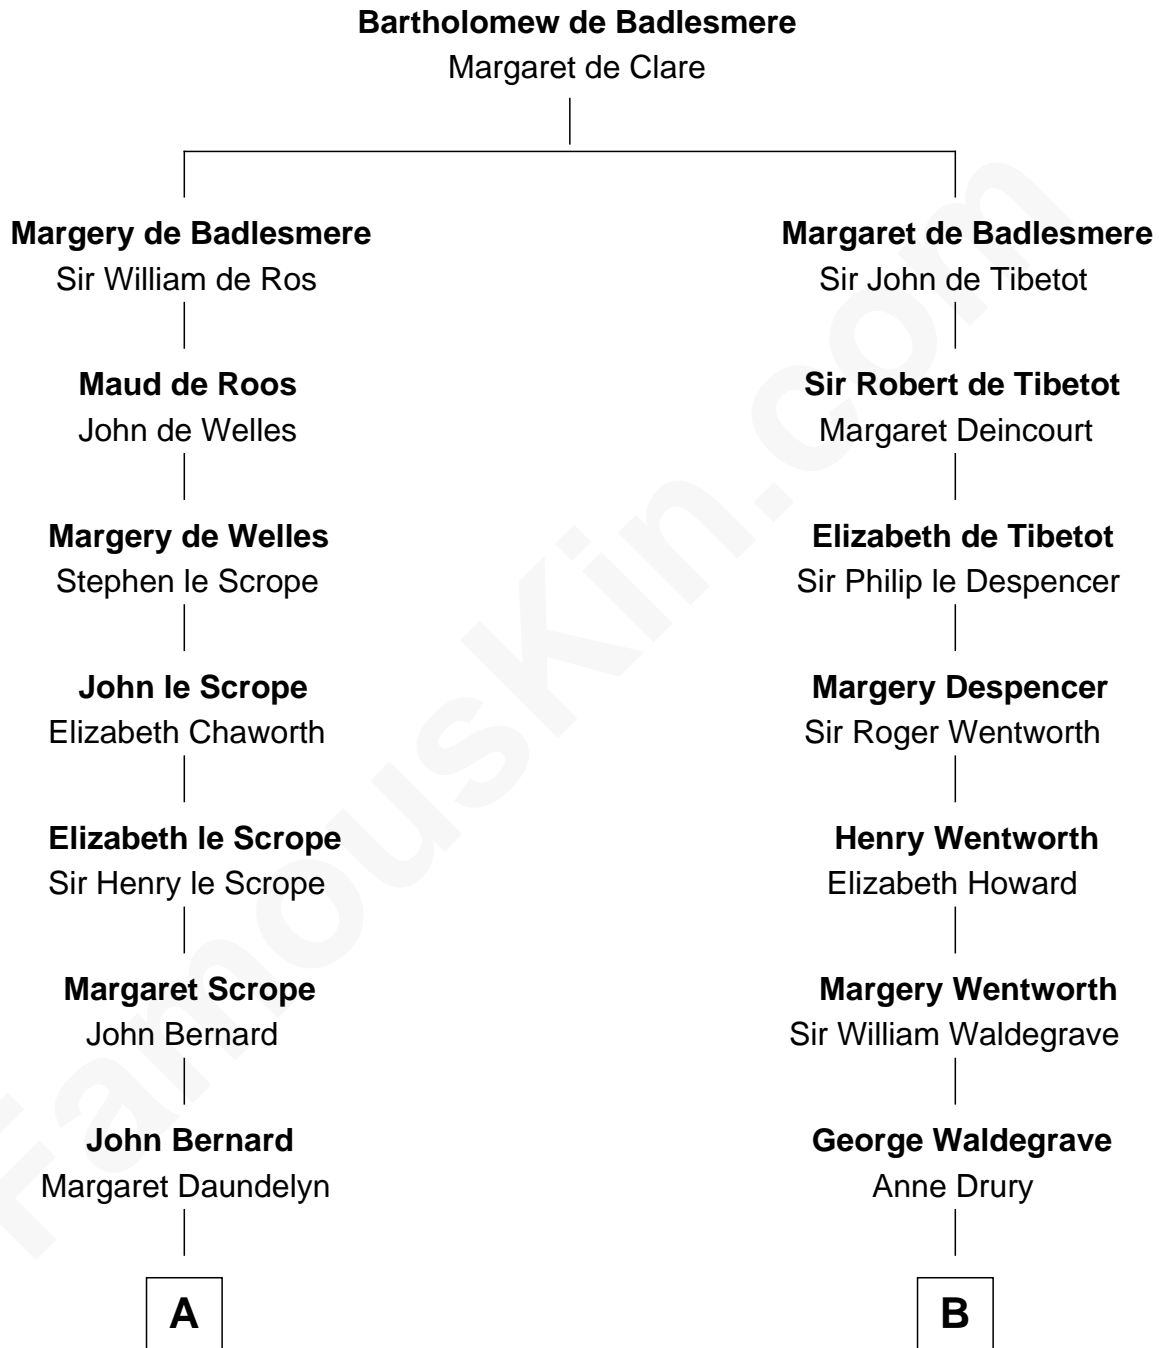

FamousKin.com
Relationship Chart of
William Henry Harrison
9th U.S. President

11th cousin 4 times removed of
Rev. George Burroughs
Executed for Witchcraft, Salem 1692

A

John Bernard
Cecily Muscote

Francis Bernard
Alice Hazlewood

Elizabeth Bernard
Thomas Harrison

Probable

Benjamin Harrison
Mary - - - - -

Benjamin Harrison
Hannah Churchill

Benjamin Harrison
Elizabeth Burwell

Benjamin Harrison
Anne Carter

Benjamin Harrison
Elizabeth Bassett

William Henry Harrison
9th U.S. President

B

Phyllis Waldegrave
Thomas Higham

Bridget Higham
Thomas Burrough

Rev. George Burrough
Frances Sparrow

Nathaniel Burrough
Rebecca Stiles

Rev. George Burroughs
Salem Witch Trials 1692