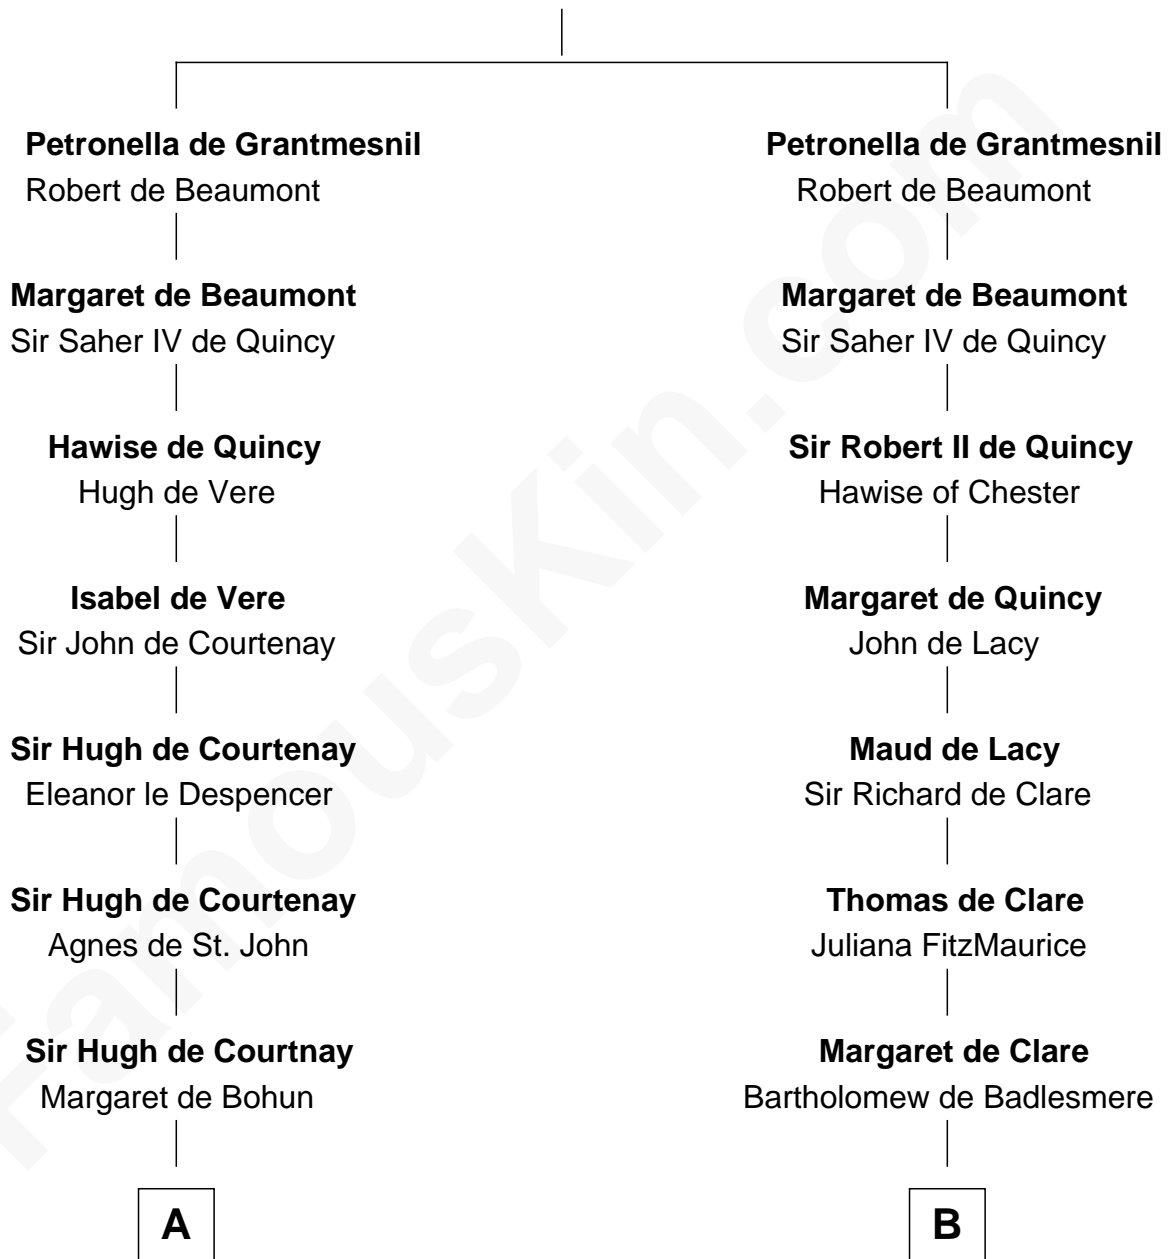

FamousKin.com
Relationship Chart of
William Henry Harrison
9th U.S. President

18th cousin 2 times removed of
Rev. George Burroughs
Executed for Witchcraft, Salem 1692

Hugh de Grantmesnil

C

Col. Robert Carter
Elizabeth Landon

Anne Carter
Benjamin Harrison

Benjamin Harrison
Elizabeth Bassett

William Henry Harrison
9th U.S. President

D

Nathaniel Burrough
Rebecca Stiles

Rev. George Burroughs
Salem Witch Trials 1692

FamousKin.com