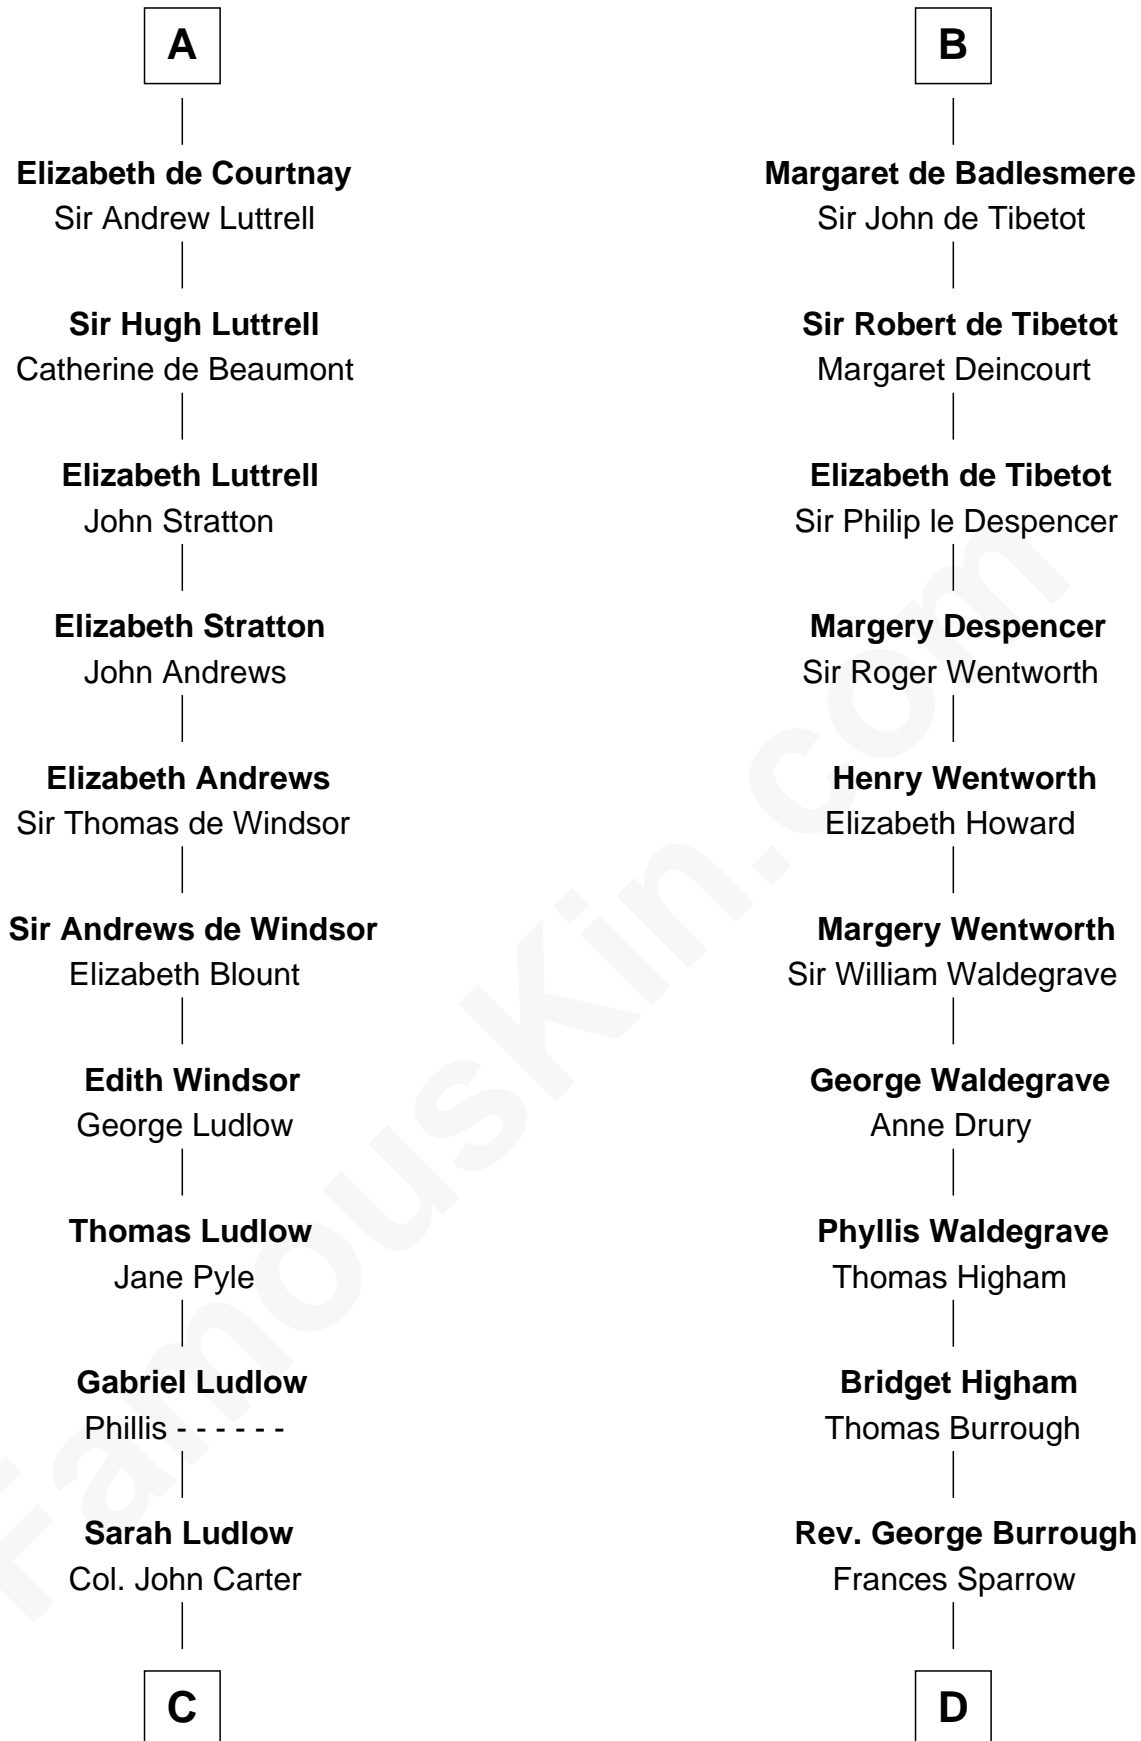

FamousKin.com
Relationship Chart of
William Henry Harrison
9th U.S. President

18th cousin 2 times removed of
Rev. George Burroughs
Executed for Witchcraft, Salem 1692

Hugh de Grantmesnil

C

Col. Robert Carter
Elizabeth Landon

Anne Carter
Benjamin Harrison

Benjamin Harrison
Elizabeth Bassett

William Henry Harrison
9th U.S. President

D

Nathaniel Burrough
Rebecca Stiles

Rev. George Burroughs
Salem Witch Trials 1692

FamousKin.com