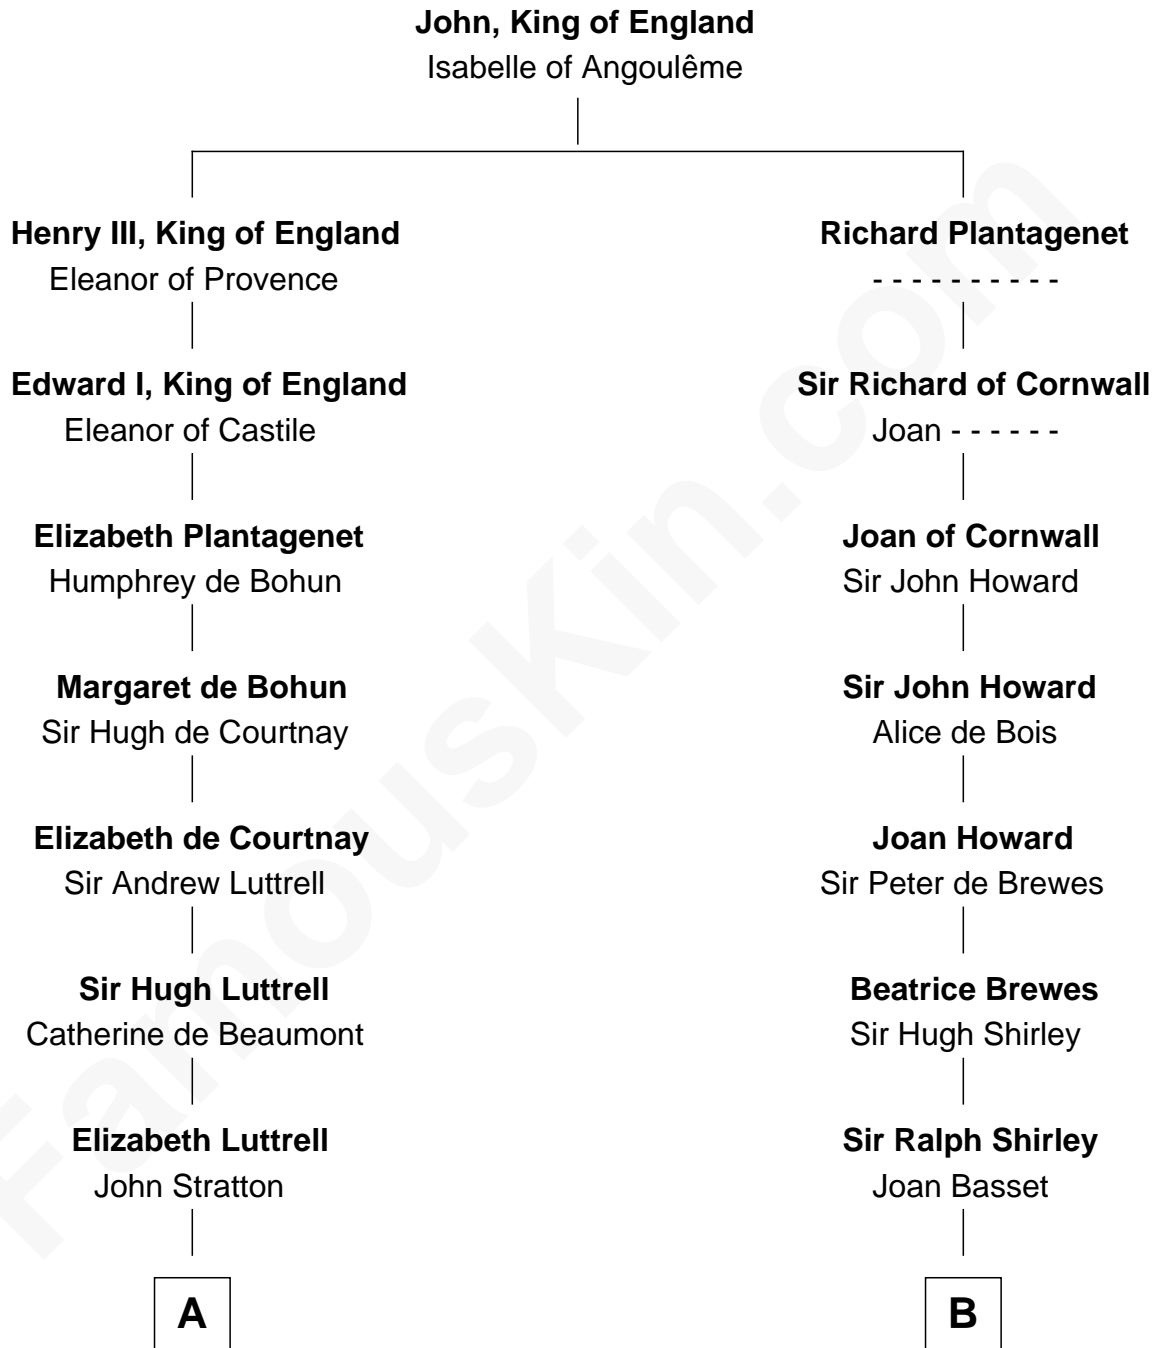

FamousKin.com
Relationship Chart of
William Henry Harrison
9th U.S. President

17th cousin 4 times removed of
William Henry Moore
Co-Founder, U.S. Steel and Nabisco

C

Sarah Browne
George Beckwith

George Beckwith
Rachel Marsh

George Beckwith
Mary Bradley

Rachael Arvilla Beckwith
Nathaniel Ford Moore

William Henry Moore
Co-Founder, U.S. Steel and Nabisco

FamousKin.com