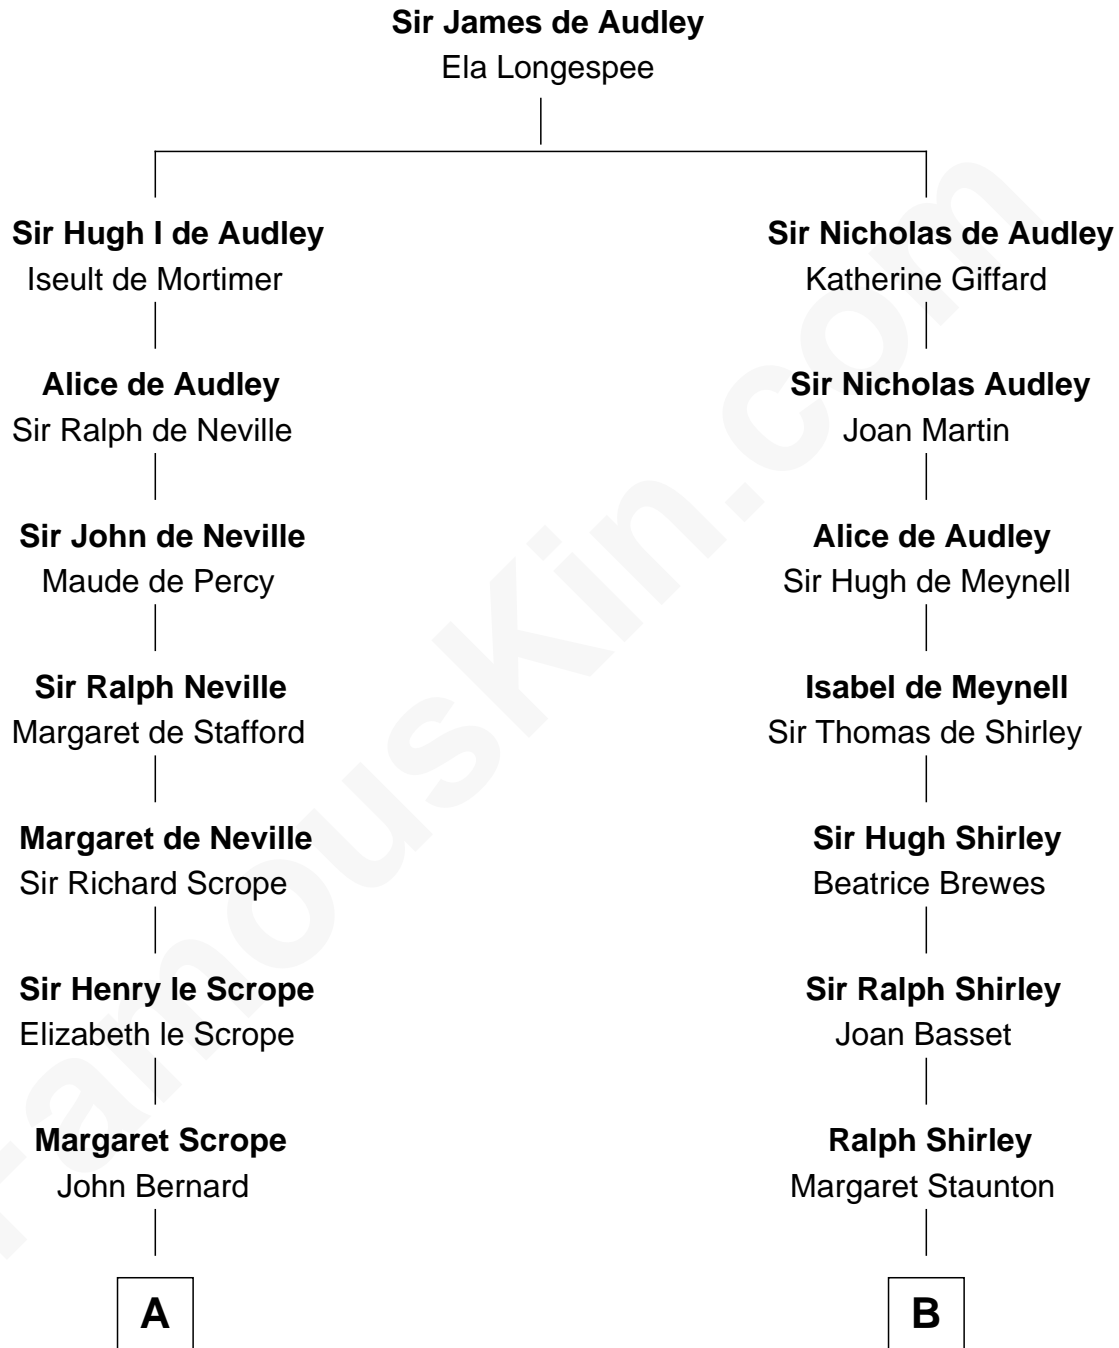

**FamousKin.com**  
**Relationship Chart of**  
**William Henry Harrison**  
*9th U.S. President*

**16th cousin 4 times removed of**  
**William Henry Moore**  
*Co-Founder, U.S. Steel and Nabisco*

**C**

**George Beckwith**

Rachel Marsh

**George Beckwith**

Mary Bradley

**Rachael Arvilla Beckwith**

Nathaniel Ford Moore

**William Henry Moore**

*Co-Founder, U.S. Steel and Nabisco*