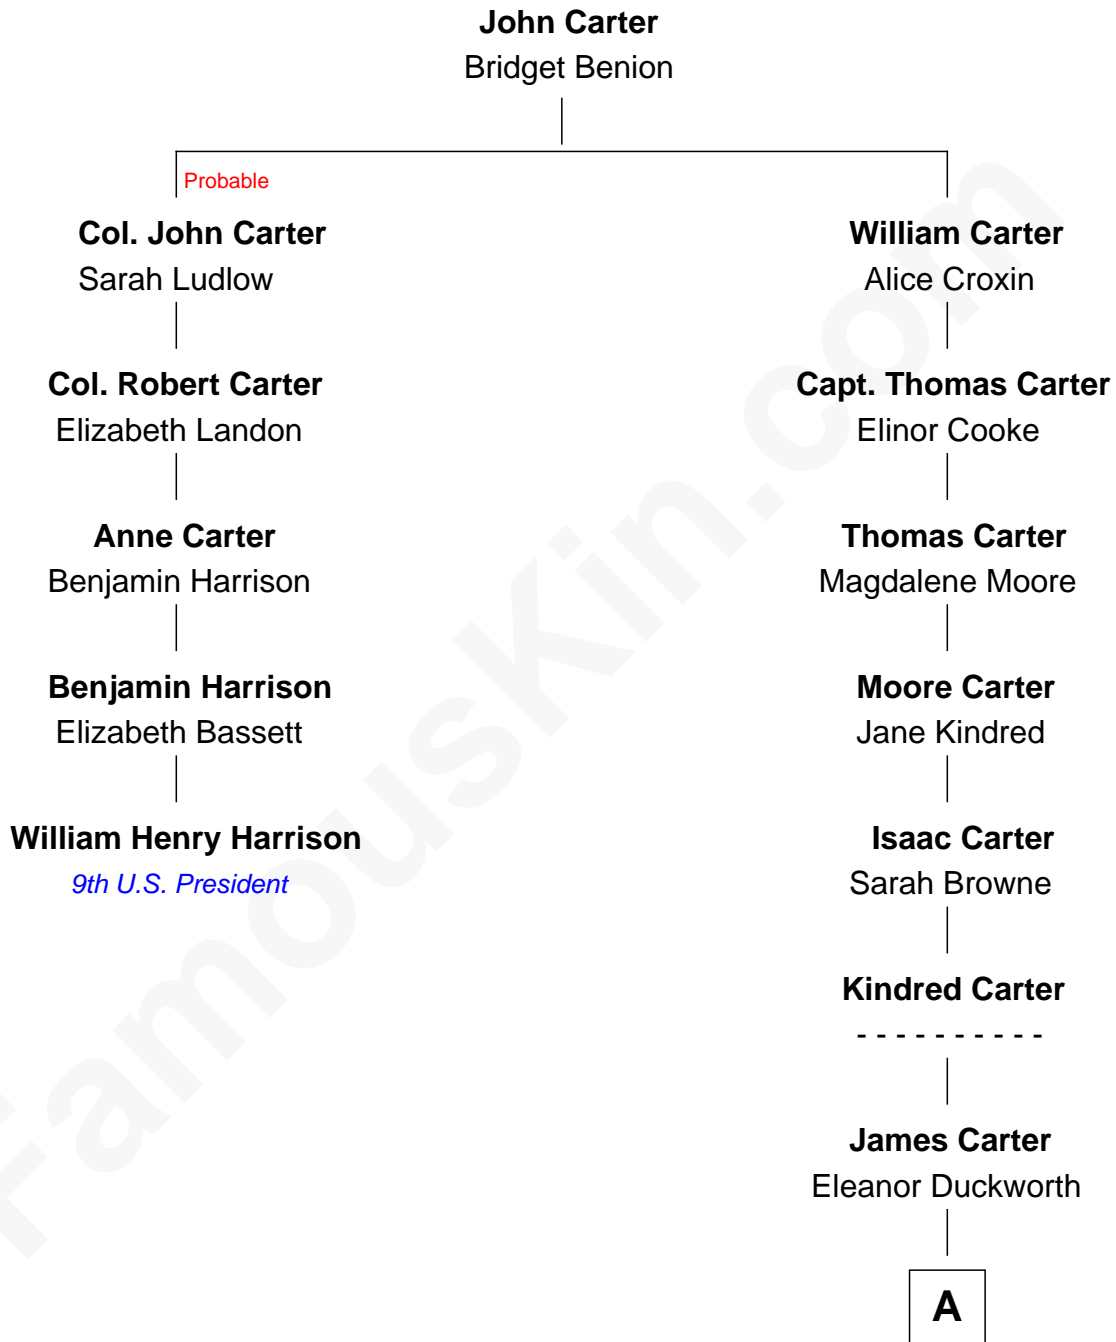

**FamousKin.com**  
**Relationship Chart of**  
**William Henry Harrison**  
*9th U.S. President*

**4th cousin 7 times removed of**  
**Jimmy Carter**  
*39th U.S. President*

**A**

|  
**Wiley Carter**

Ann Ansley

|  
**Littleberry Walker Carter**

Mary Ann Diligent Seals

|  
**William Archibald Carter**

Nina Pratt

|  
**Earl Carter**

Lillian Gordy

|  
**Jimmy Carter**

*39th U.S. President*