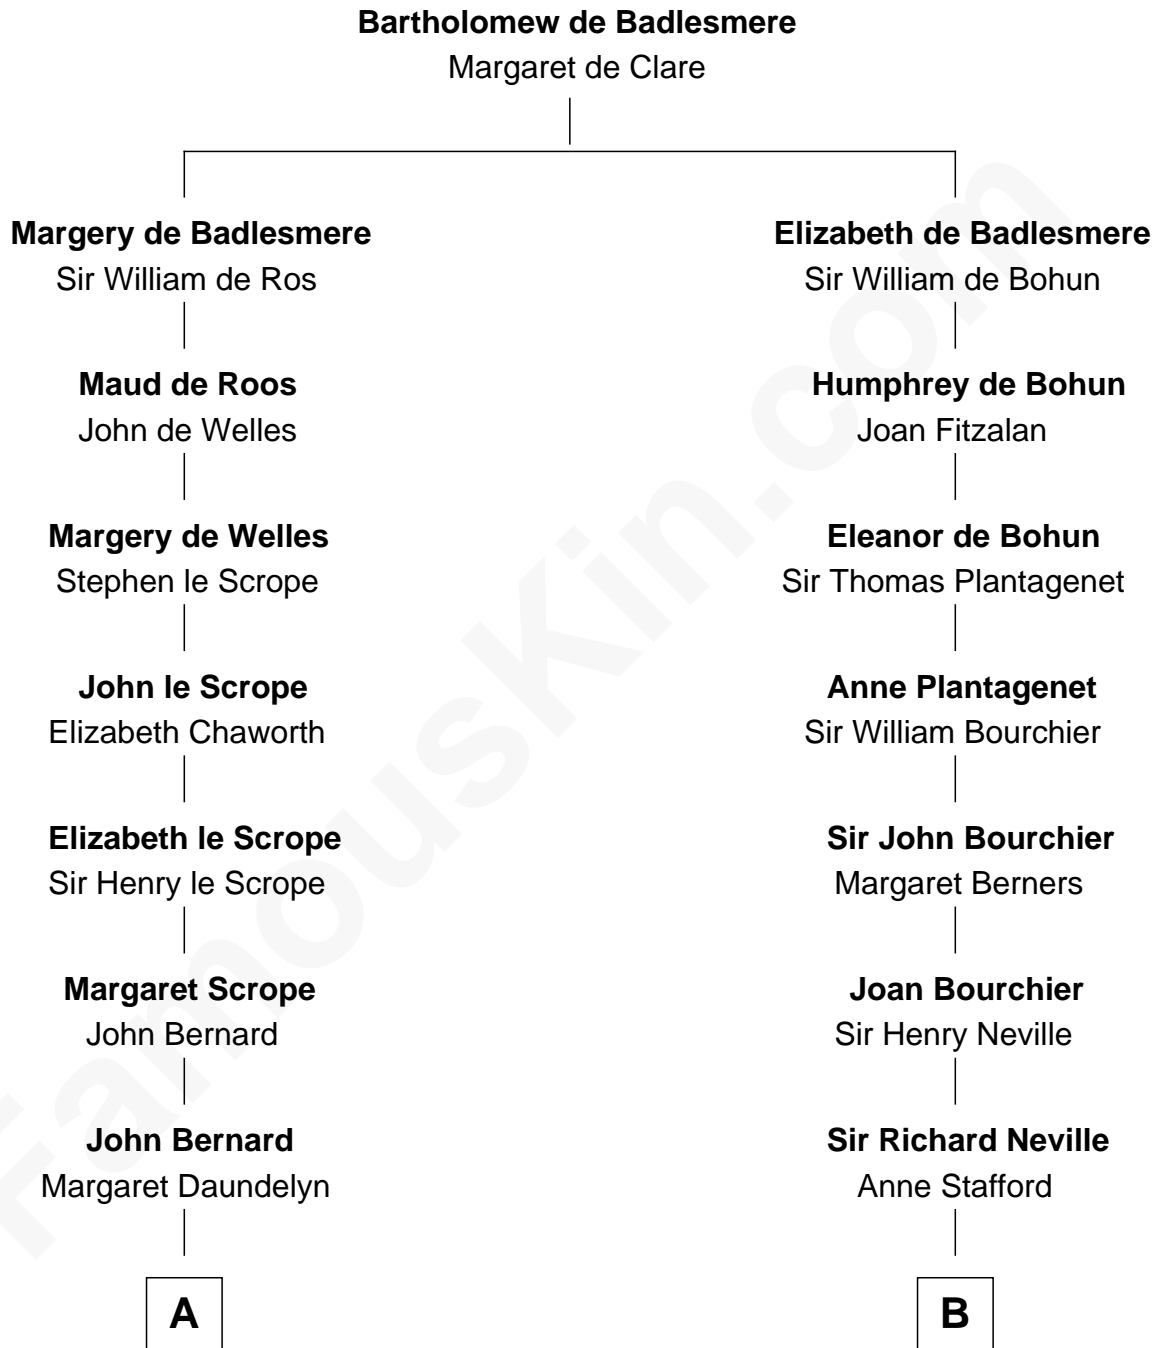

FamousKin.com
Relationship Chart of
William Henry Harrison
9th U.S. President

15th cousin 6 times removed of
Jimmy Carter
39th U.S. President

C

Mary Kay
John Pratt

James E. Pratt
Sophronia C. Cowan

Nina Pratt
William Archibald Carter

Earl Carter
Lillian Gordy

Jimmy Carter
39th U.S. President

FamousKin.com