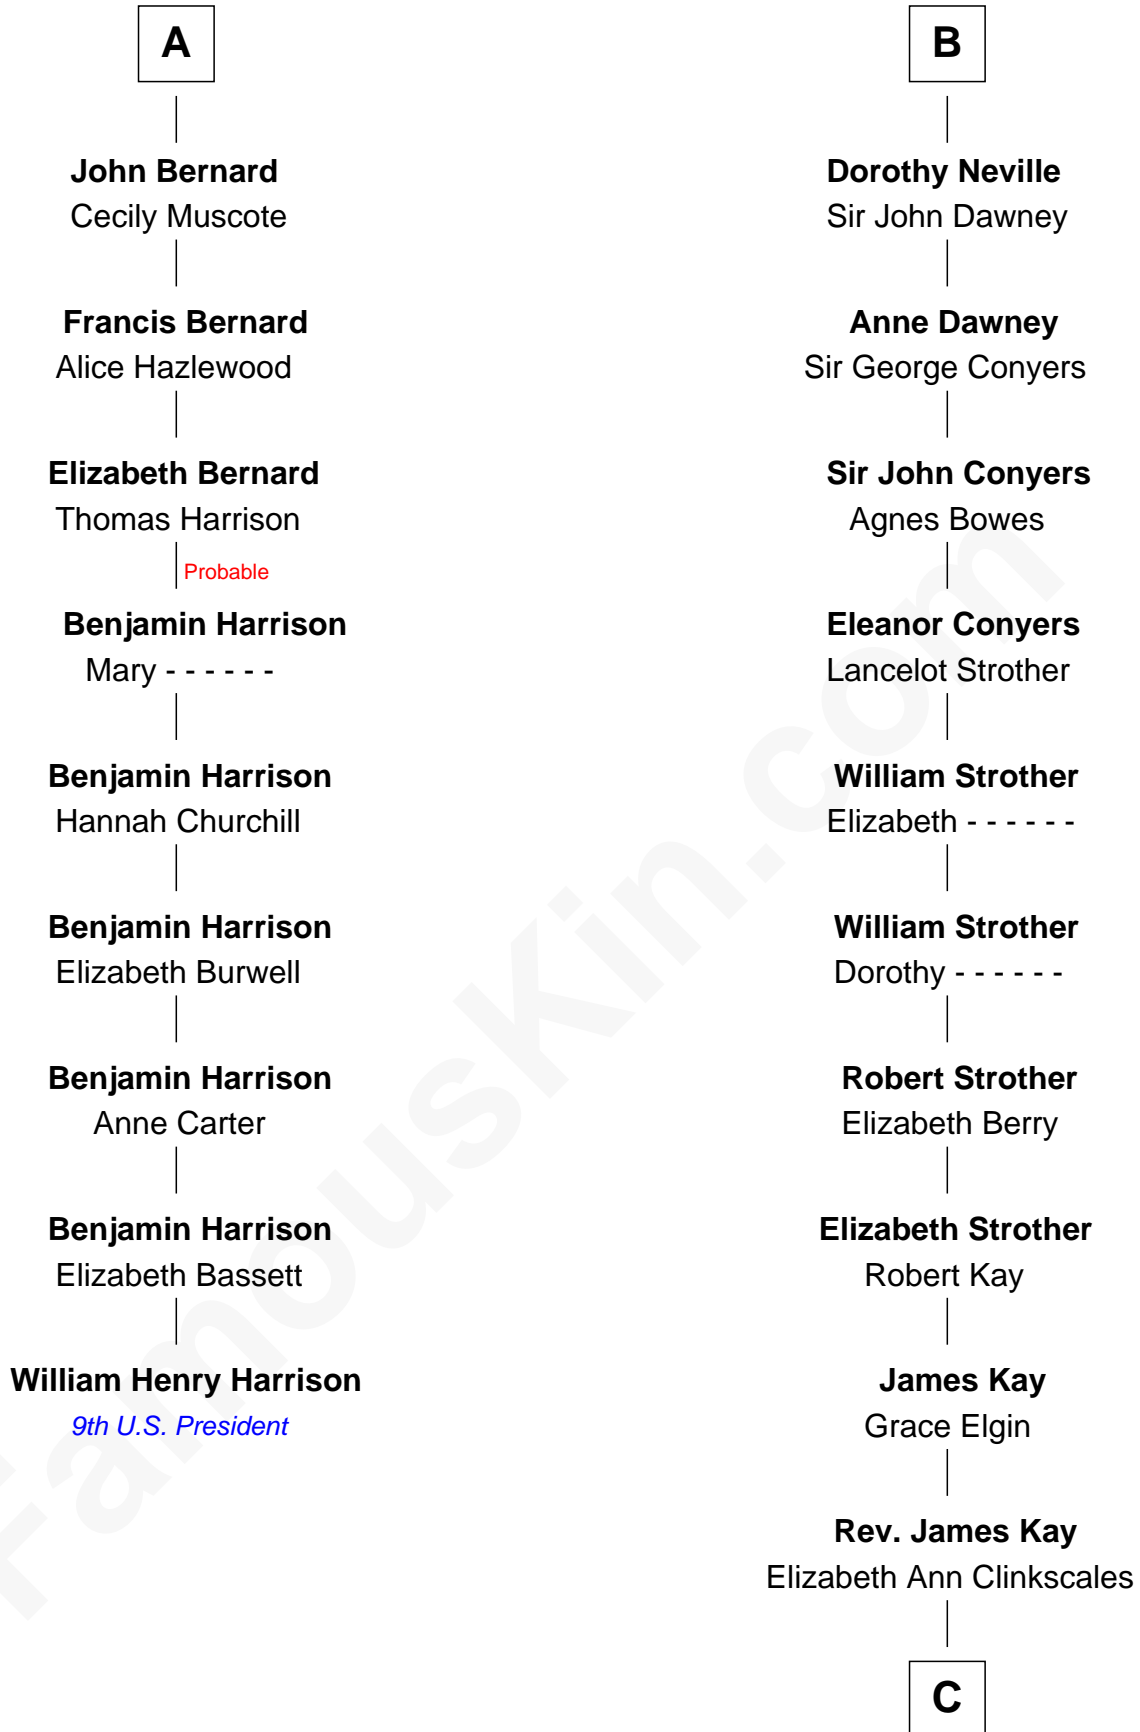

FamousKin.com
Relationship Chart of
William Henry Harrison
9th U.S. President

15th cousin 6 times removed of
Jimmy Carter
39th U.S. President

C

Mary Kay
John Pratt

James E. Pratt
Sophronia C. Cowan

Nina Pratt
William Archibald Carter

Earl Carter
Lillian Gordy

Jimmy Carter
39th U.S. President

FamousKin.com