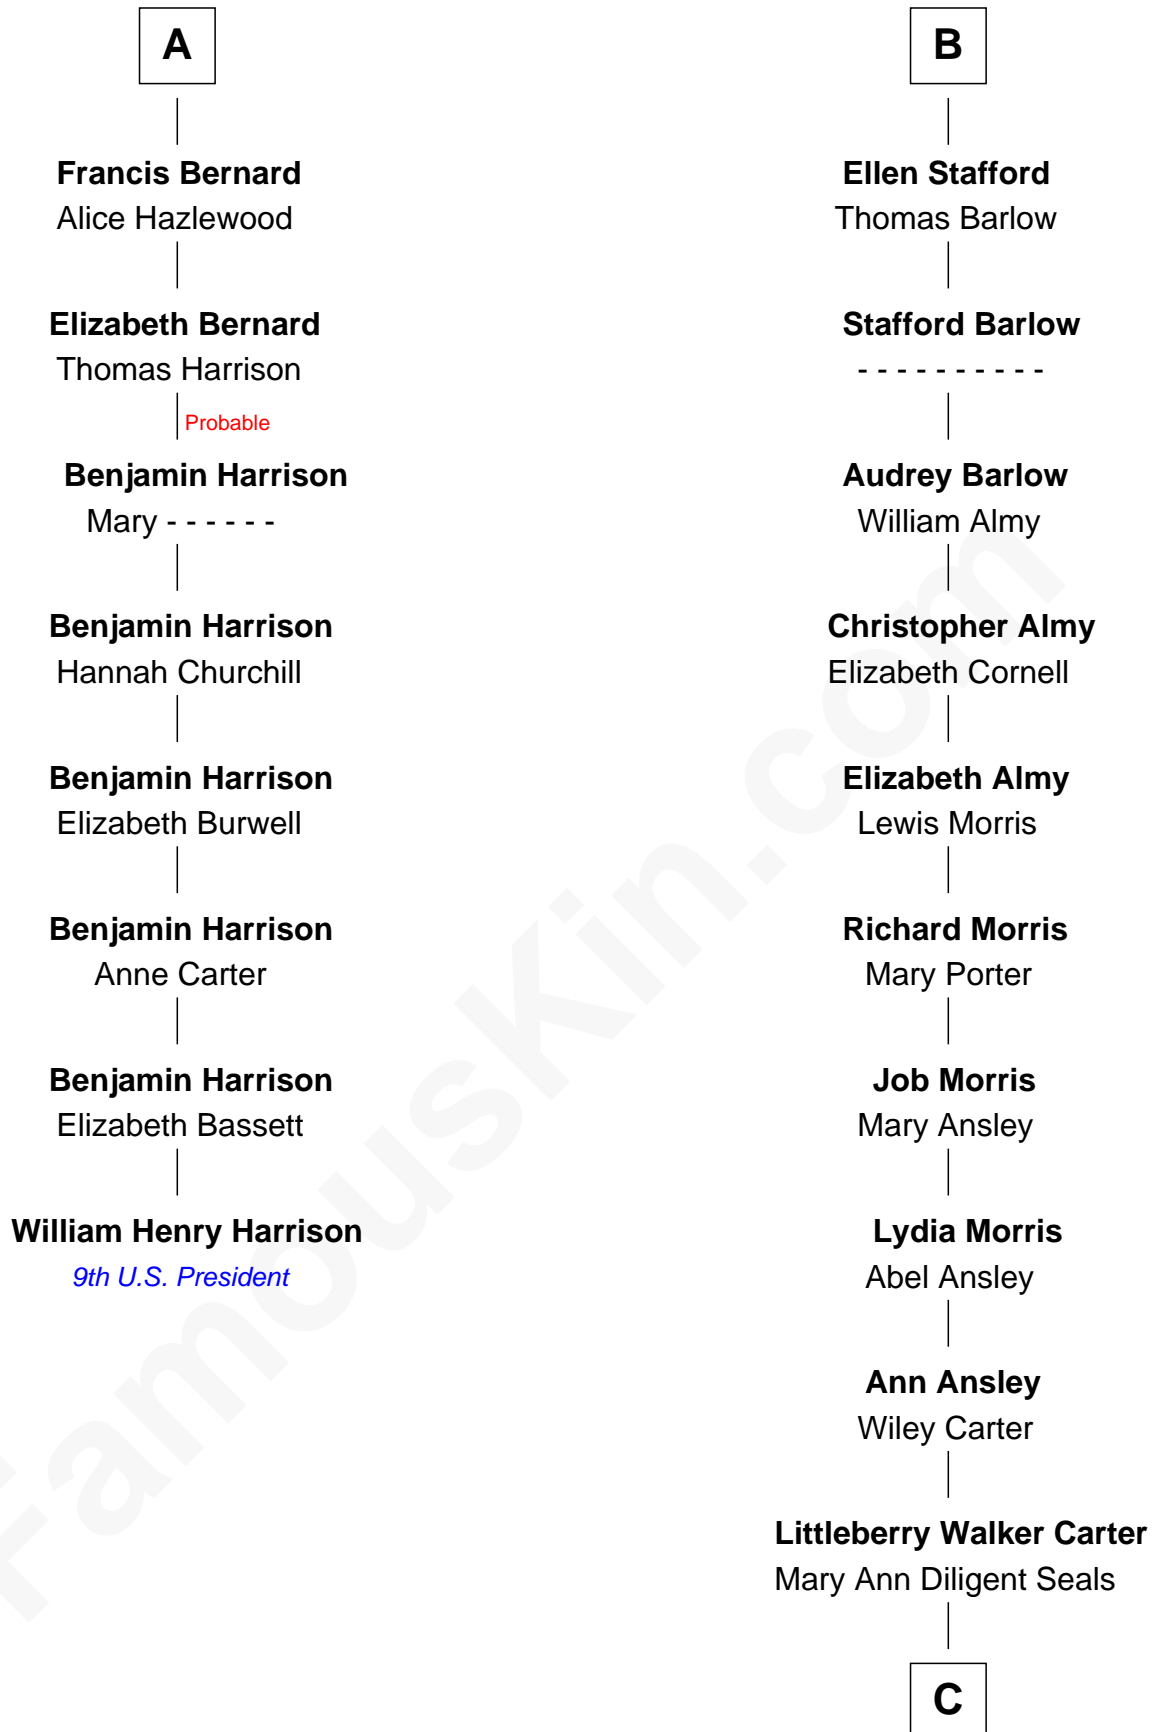

FamousKin.com
Relationship Chart of
William Henry Harrison
9th U.S. President

14th cousin 5 times removed of
Jimmy Carter
39th U.S. President

C

William Archibald Carter

Nina Pratt

Earl Carter

Lillian Gordy

Jimmy Carter

39th U.S. President

FamousKin.com