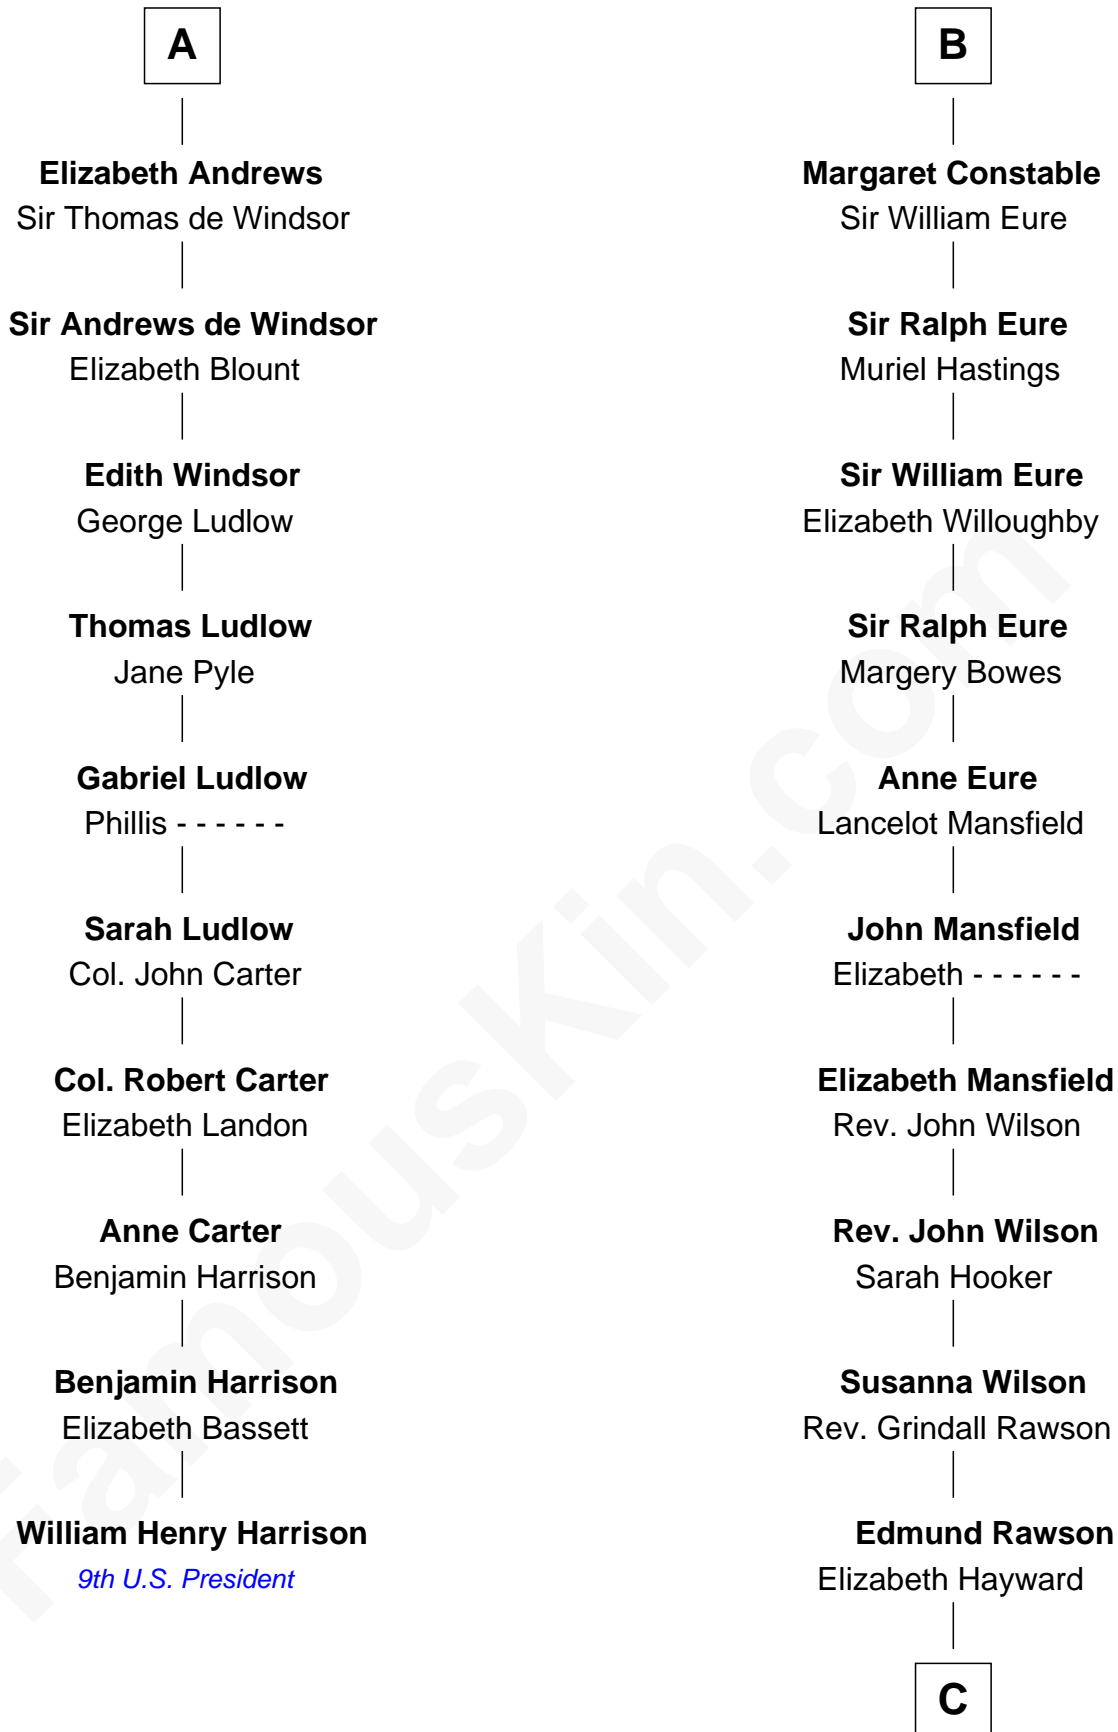

**FamousKin.com**  
**Relationship Chart of**  
**William Henry Harrison**  
*9th U.S. President*

16th cousin 5 times removed of  
**William Howard Taft**  
*27th U.S. President*

**Sir Hugh le Despencer**  
 Aveline Basset

**C**

|  
**Abner Rawson**

Mary Allen

|  
**Rhoda Rawson**

Aaron Taft

|  
**Peter Rawson Taft**

Sylvia Howard

|  
**Alphonso Taft**

Louisa Maria Torrey

|  
**William Howard Taft**

*27th U.S. President*