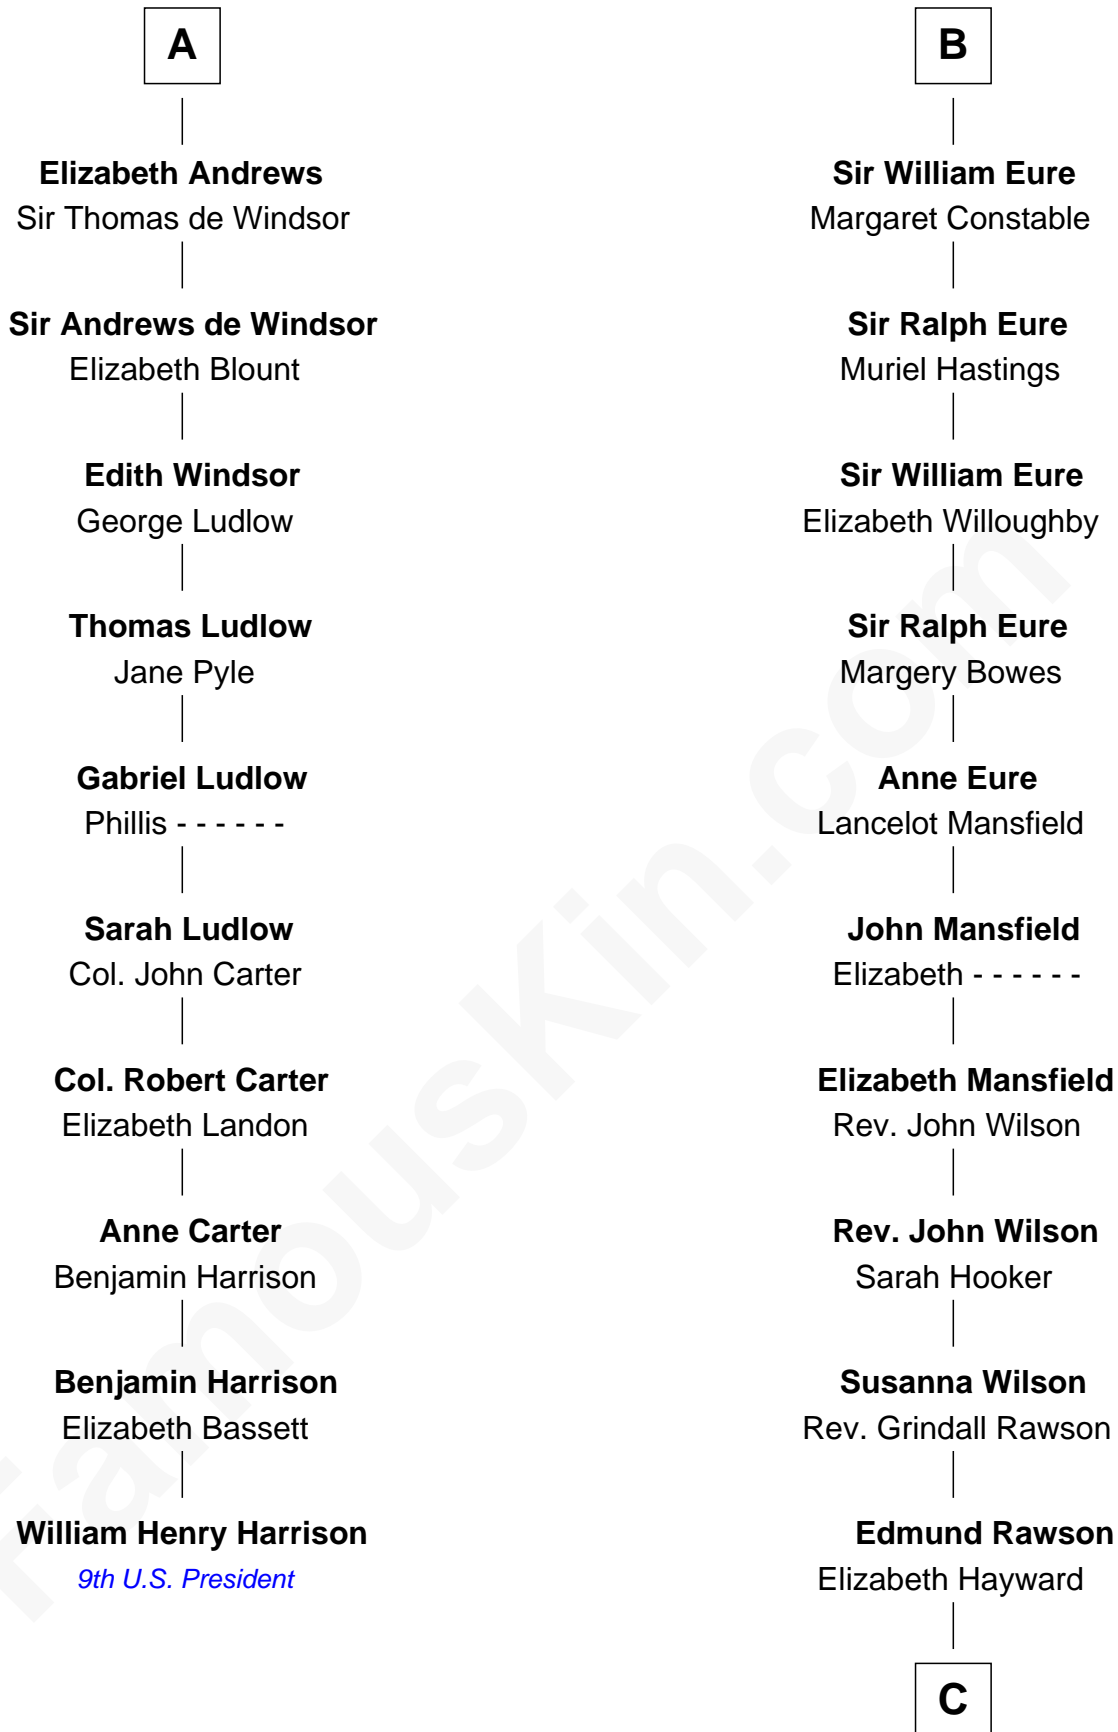

FamousKin.com
Relationship Chart of
William Henry Harrison
9th U.S. President

16th cousin 5 times removed of
William Howard Taft
27th U.S. President

Sir Humphrey de Bohun
 Eleanor de Braiose

C

|
Abner Rawson

Mary Allen

|
Rhoda Rawson

Aaron Taft

|
Peter Rawson Taft

Sylvia Howard

|
Alphonso Taft

Louisa Maria Torrey

|
William Howard Taft

27th U.S. President