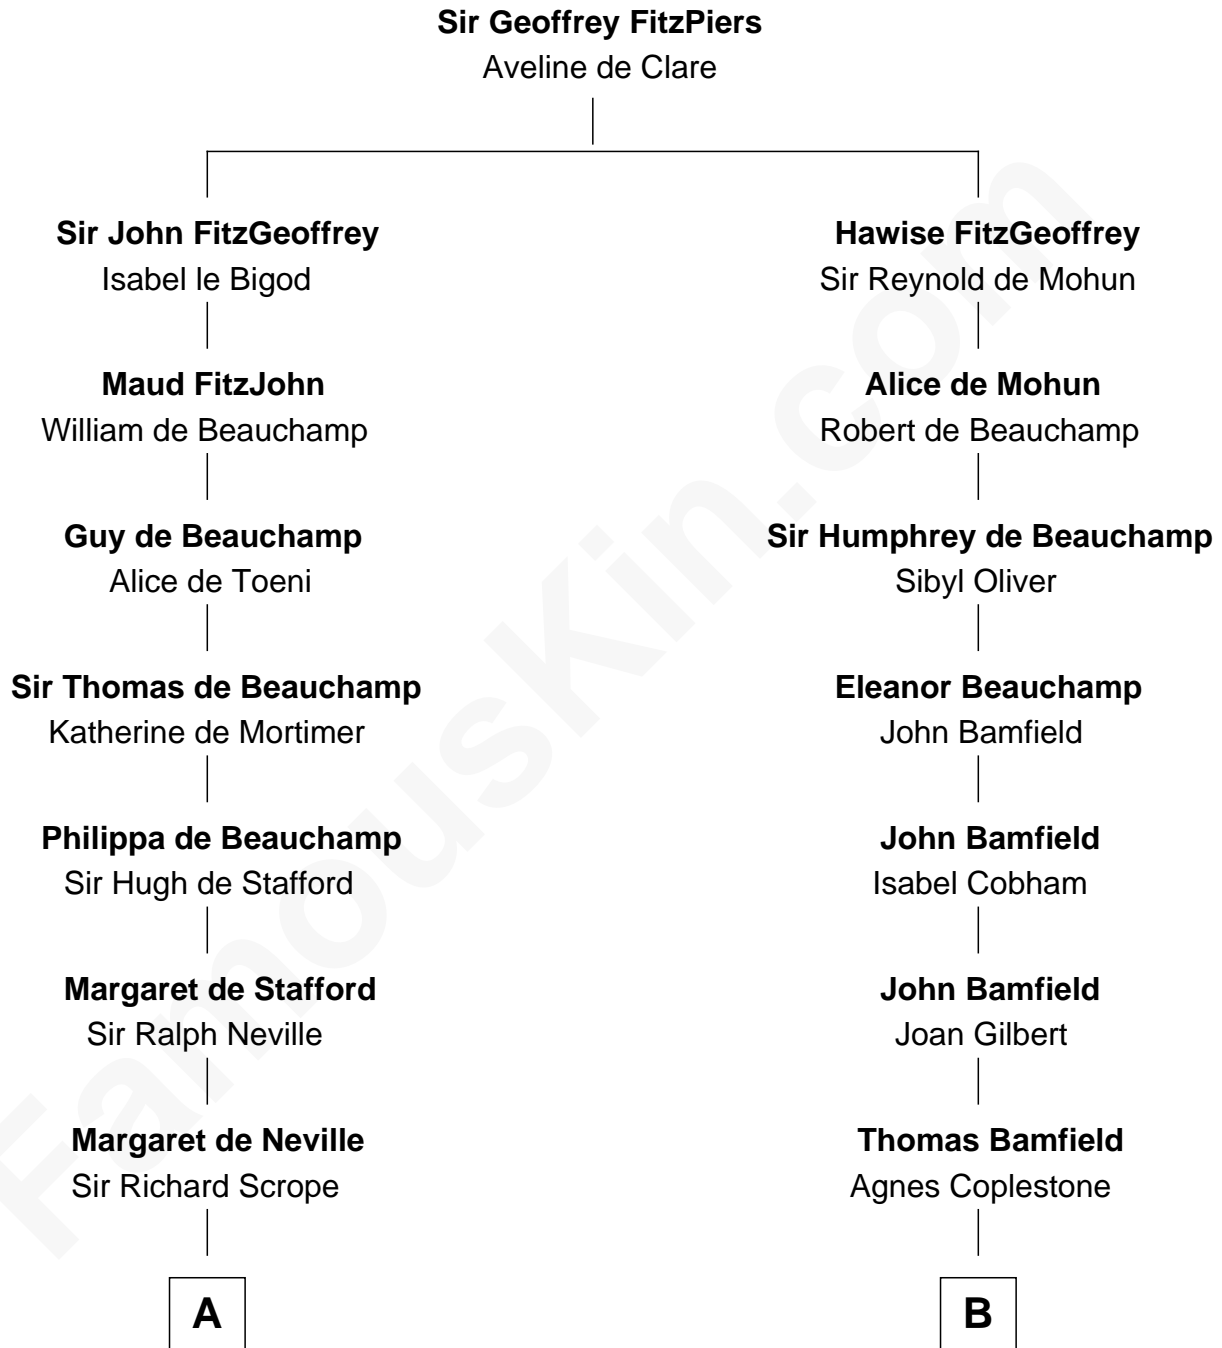

FamousKin.com
Relationship Chart of
William Henry Harrison
9th U.S. President

18th cousin 3 times removed of
Rutherford B. Hayes
19th U.S. President

C

Benjamin Harrison
Elizabeth Bassett

William Henry Harrison
9th U.S. President

D

Sarah Trowbridge
John Russell

Rebecca Russell
Ezekiel Hayes

Rutherford Hayes
Chloe Smith

Rutherford Hayes
Sophia Birchard

Rutherford B. Hayes
19th U.S. President

FamousKin.com