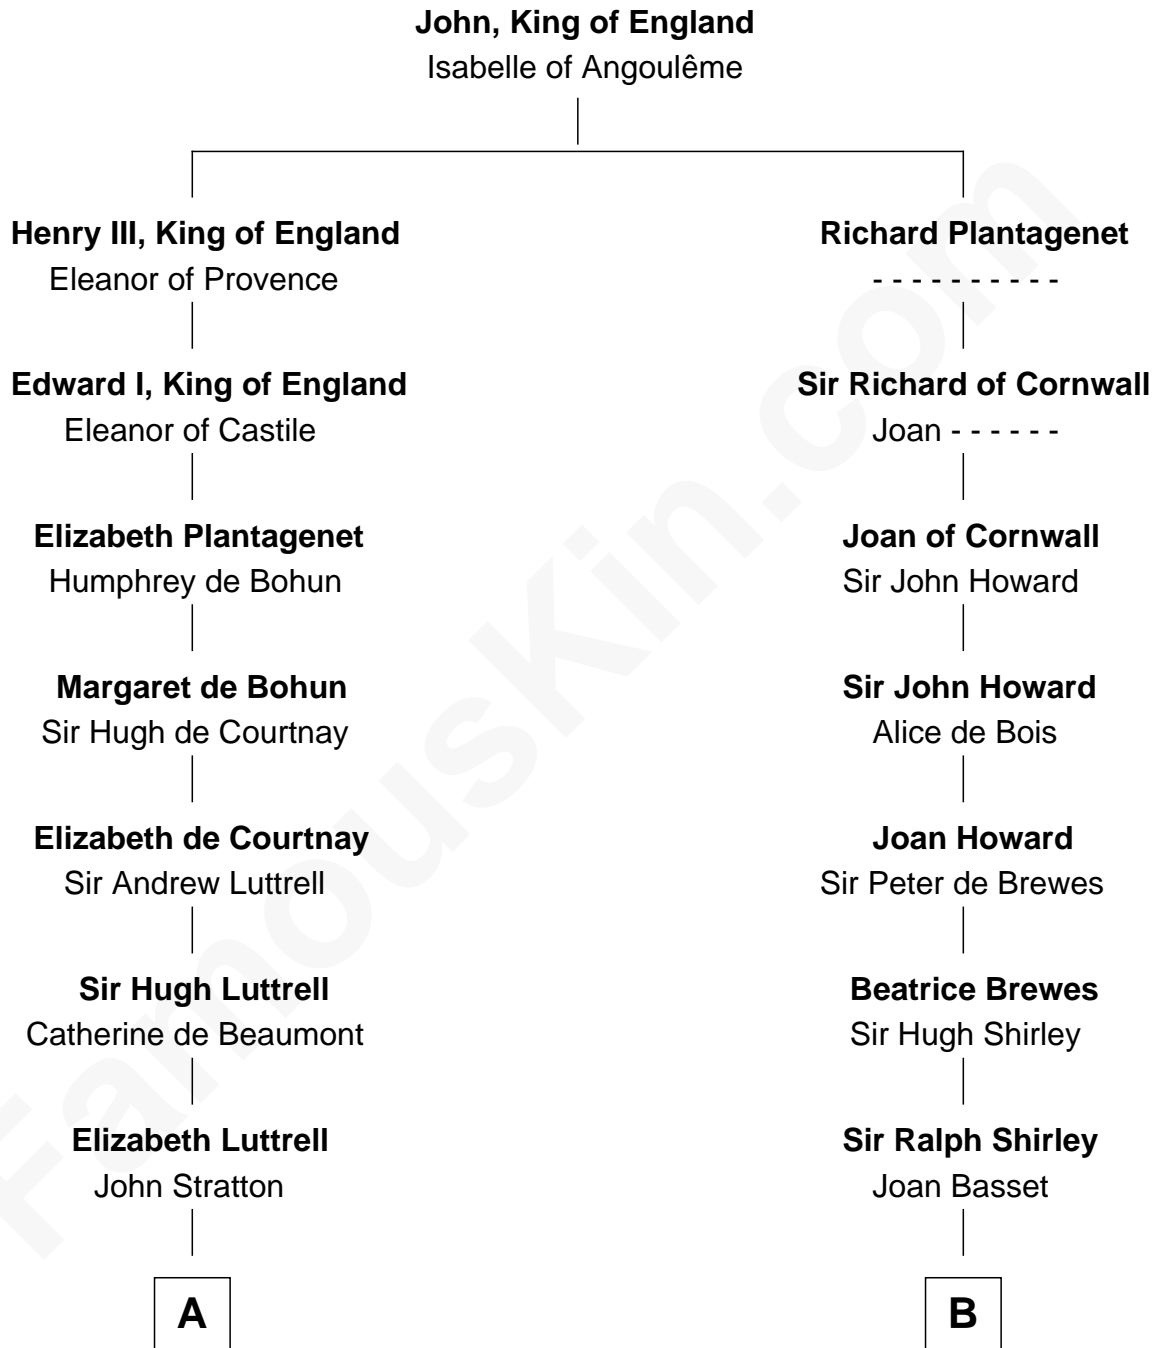

FamousKin.com
Relationship Chart of
William Henry Harrison
9th U.S. President

17th cousin 4 times removed of
Rutherford B. Hayes
19th U.S. President

C

Abigail Hale
Isaac Chandler

Abigail Chandler
Israel Smith

Chloe Smith
Rutherford Hayes

Rutherford Hayes
Sophia Birchard

Rutherford B. Hayes
19th U.S. President

FamousKin.com