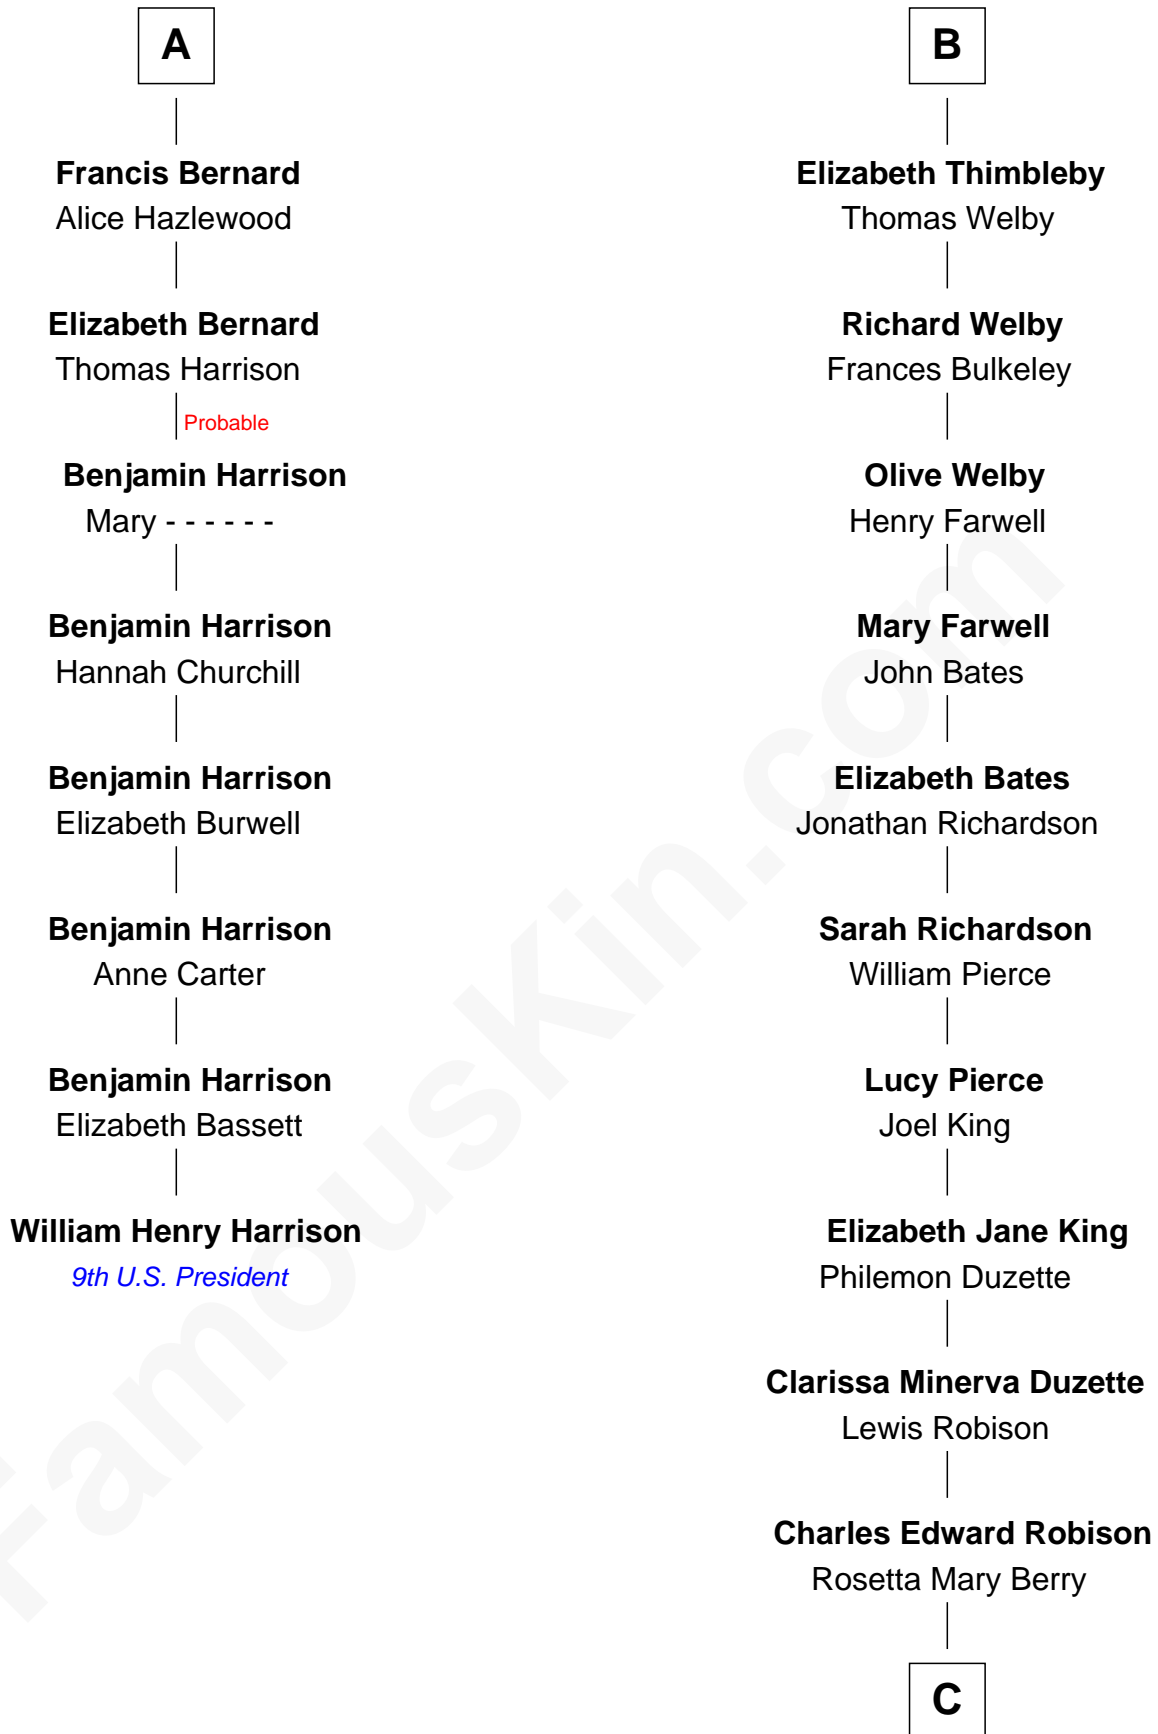

**FamousKin.com**  
**Relationship Chart of**  
**William Henry Harrison**  
*9th U.S. President*

**14th cousin 5 times removed of**  
**Mitt Romney**  
*70th Governor of Massachusetts*

C

**Alma Luella Robison**  
Harold Arundel LaFount

**Lenore Emily LaFount**  
George Wilcken Romney

**Mitt Romney**

*70th Governor of Massachusetts*

FamousKin.com