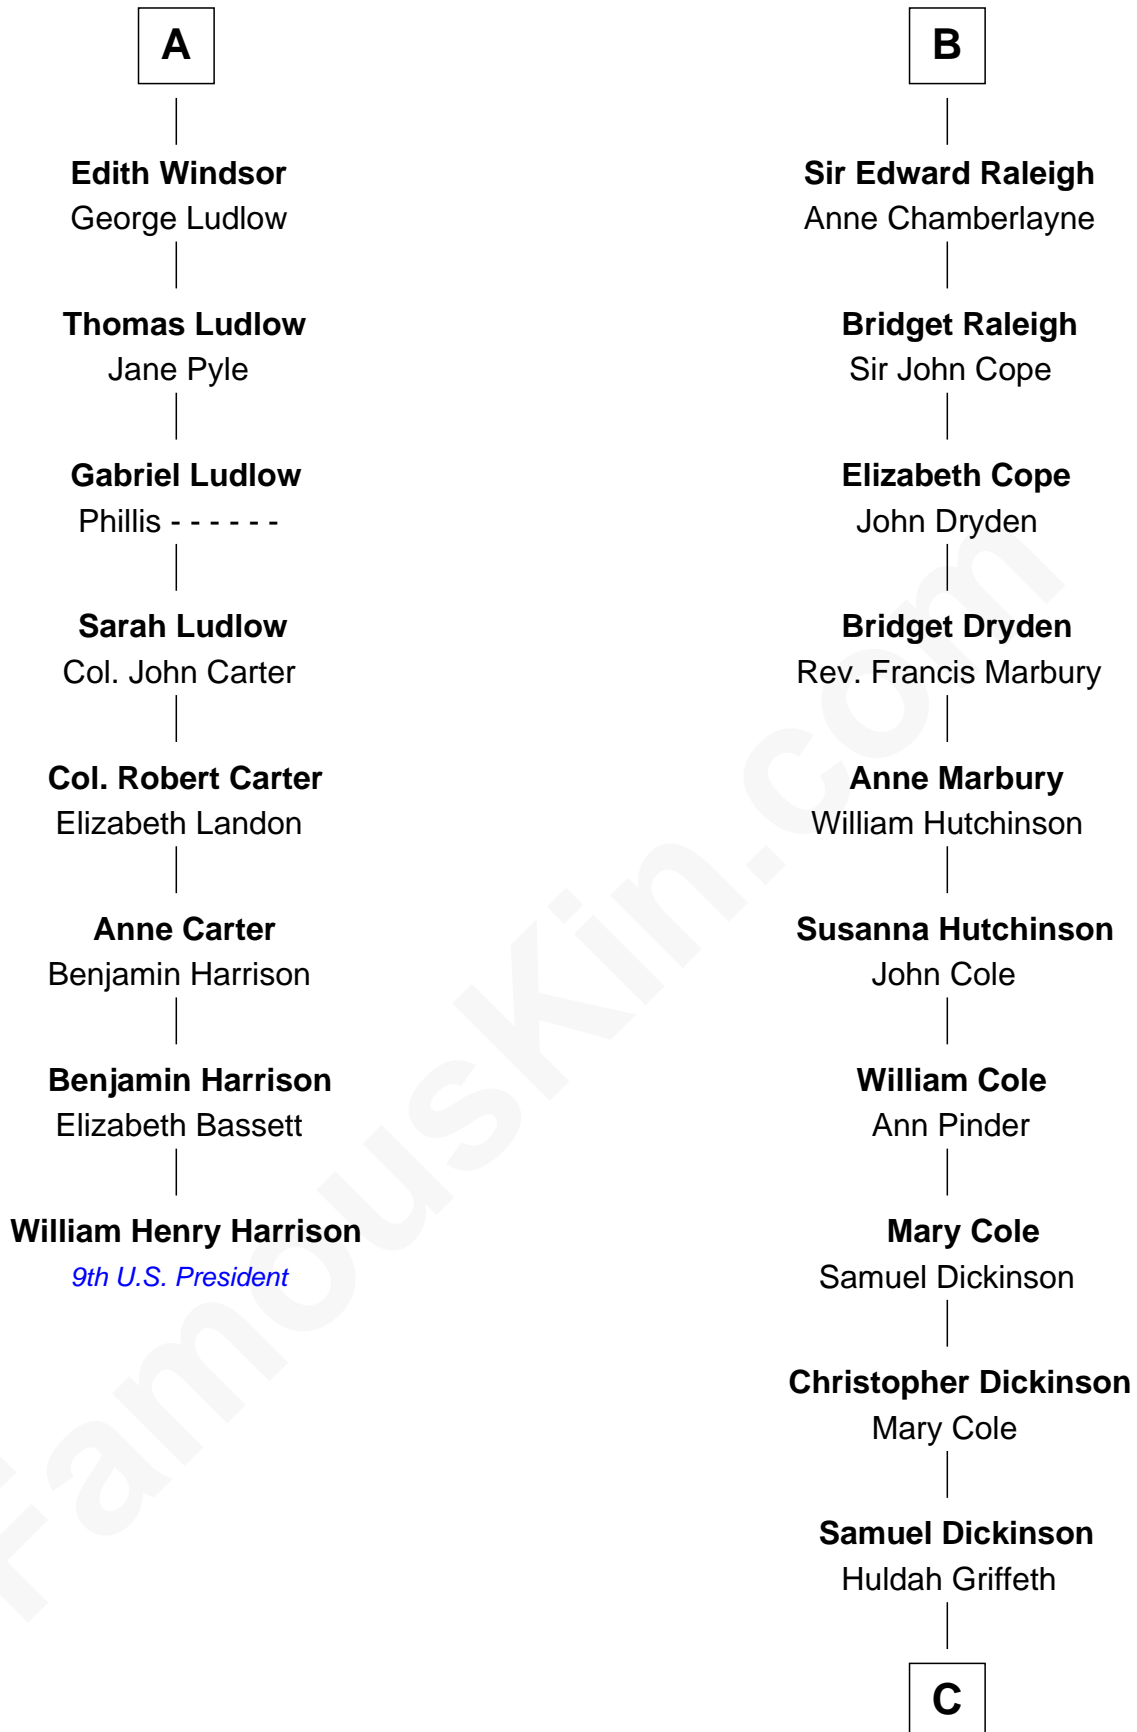

**FamousKin.com**  
**Relationship Chart of**  
**William Henry Harrison**  
*9th U.S. President*

**14th cousin 7 times removed of**  
**George Romney**  
*43rd Governor of Michigan*

C

Charity Dickinson

Jared Pratt

Parley Parker Pratt

Mary Woods

Helaman Pratt

Anna Johanna Dorothy Wilcken

Anna Amelia Pratt

Gaskell Samuel Romney

George Romney

*43rd Governor of Michigan*