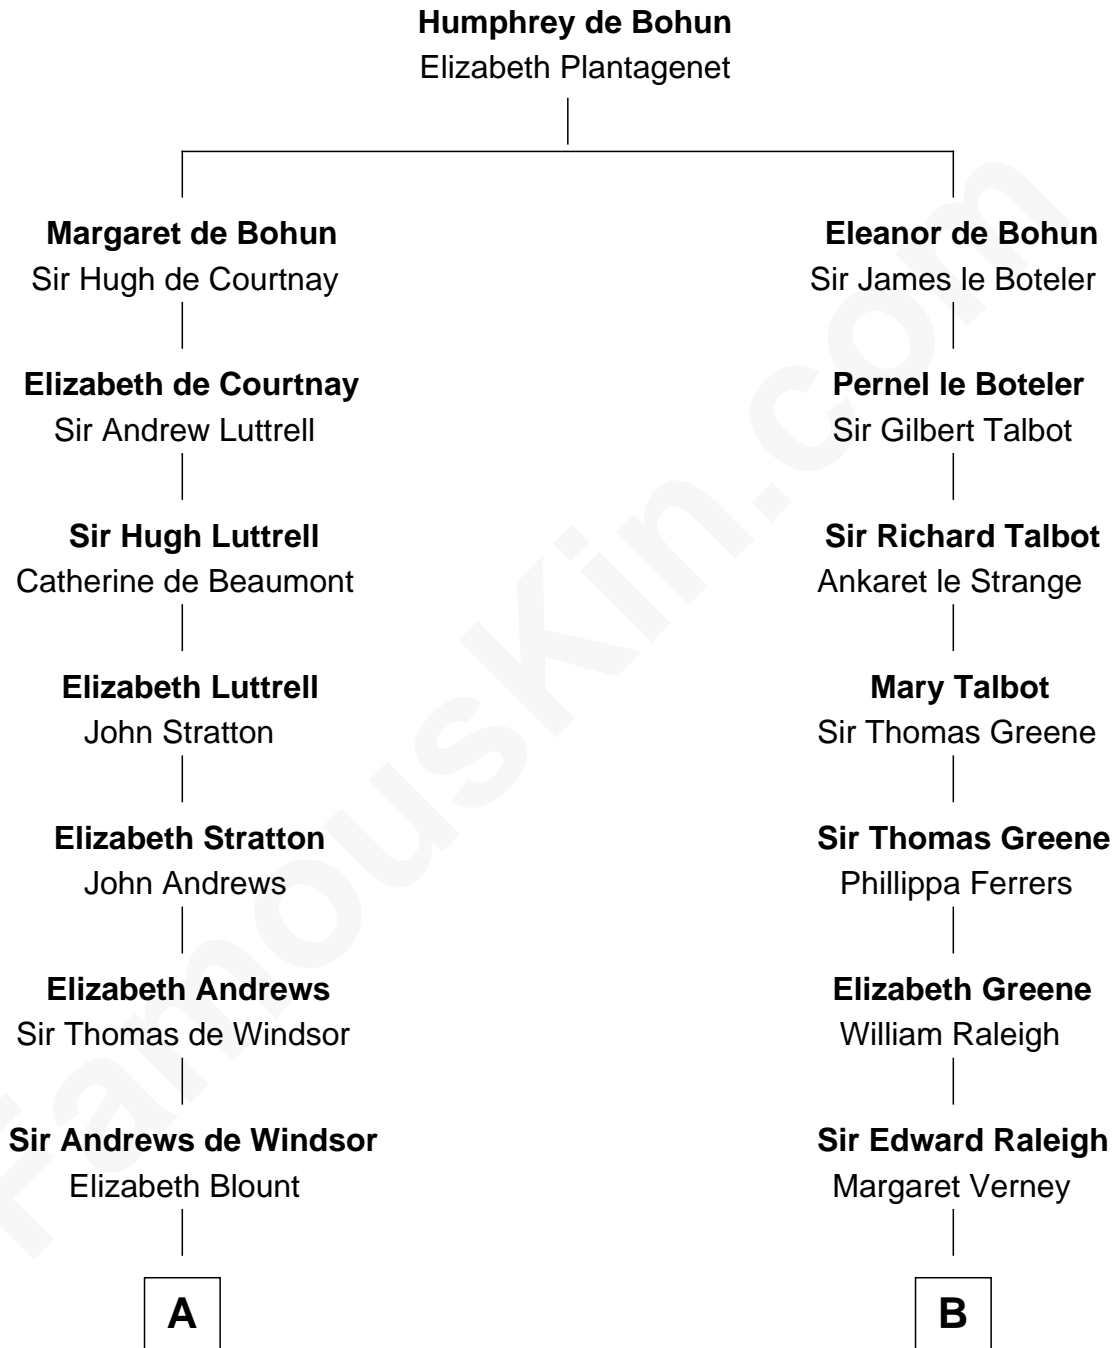

**FamousKin.com**  
**Relationship Chart of**  
**William Henry Harrison**  
*9th U.S. President*

**14th cousin 7 times removed of**  
**George Romney**  
*43rd Governor of Michigan*

C

Charity Dickinson

Jared Pratt

Parley Parker Pratt

Mary Woods

Helaman Pratt

Anna Johanna Dorothy Wilcken

Anna Amelia Pratt

Gaskell Samuel Romney

George Romney

*43rd Governor of Michigan*