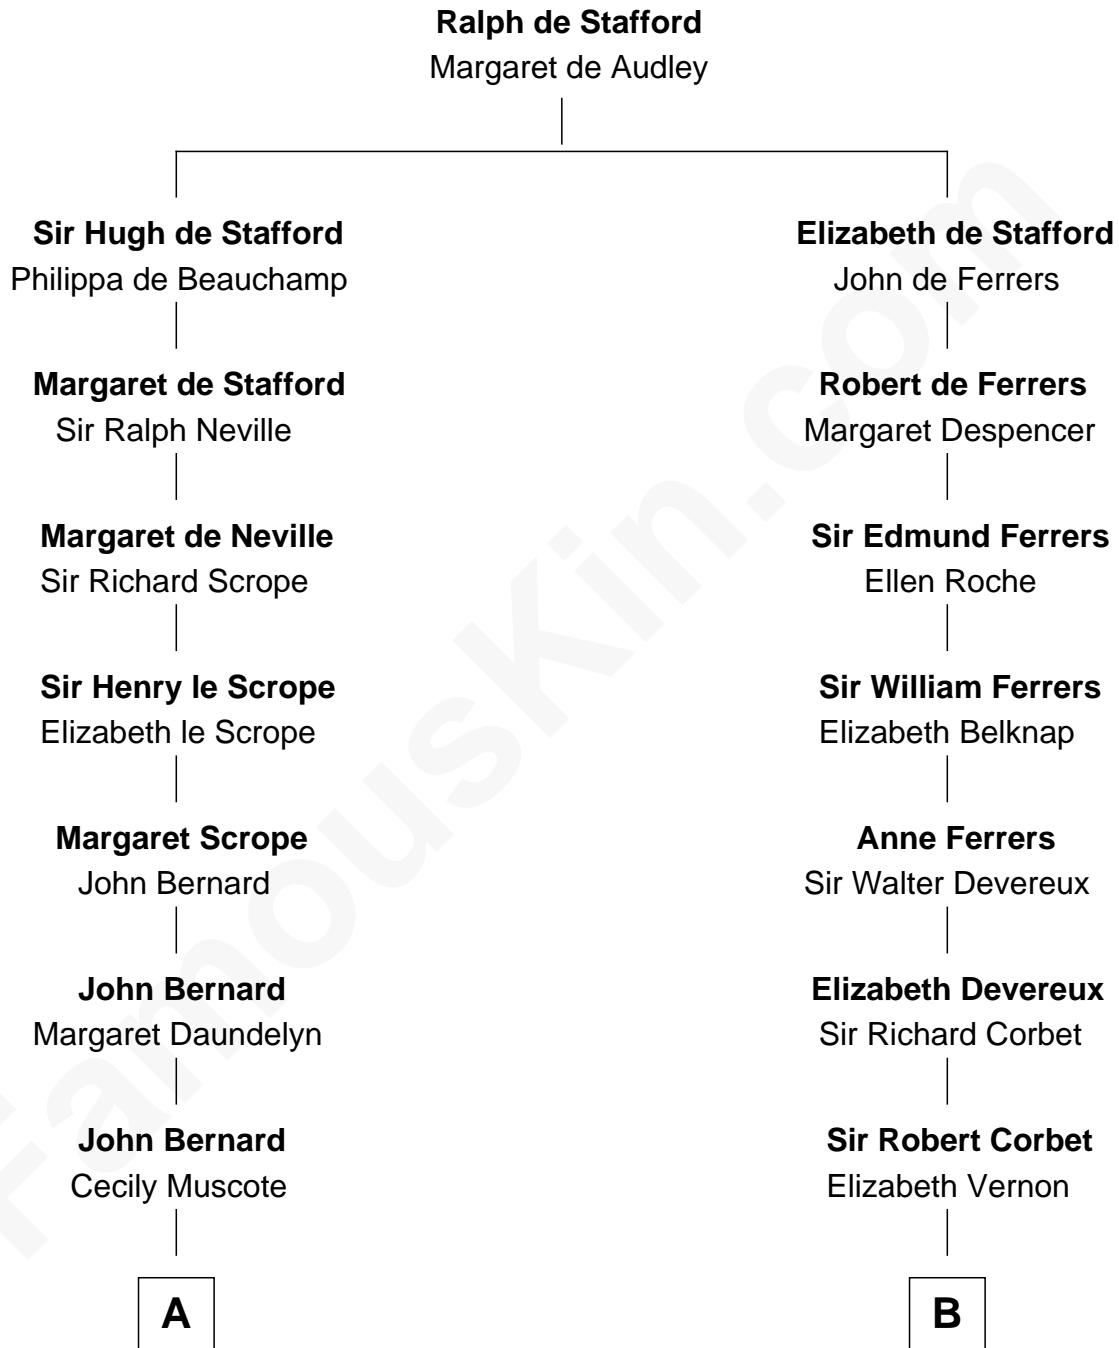

**FamousKin.com**  
**Relationship Chart of**  
**William Henry Harrison**  
*9th U.S. President*

14th cousin 5 times removed of

**John D. Rockefeller**  
*Founder of the Standard Oil Company*

**C**

—  
**Lucy Avery**

Godfrey Lewis Rockefeller

—  
**William Avery Rockefeller**

Eliza Davison

—  
**John D. Rockefeller**

*Founder of the Standard Oil Company*

FamousKin.com