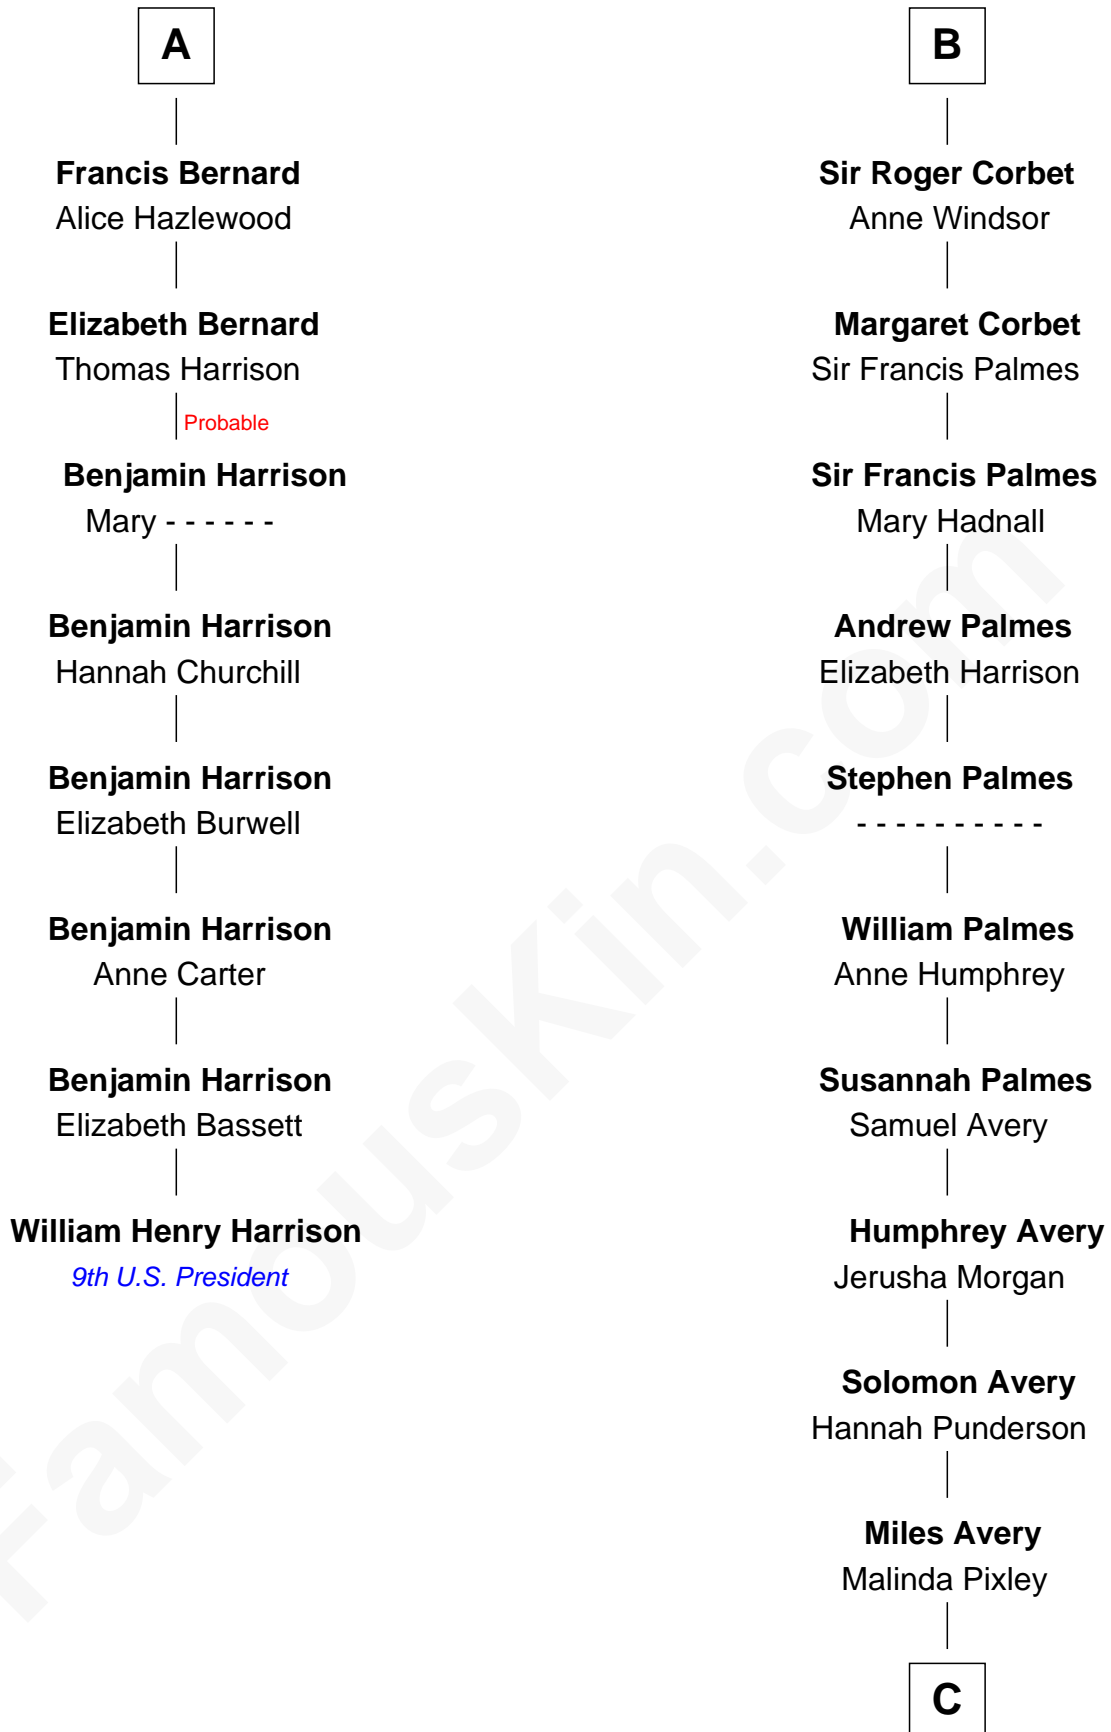

**FamousKin.com**  
**Relationship Chart of**  
**William Henry Harrison**  
*9th U.S. President*

14th cousin 5 times removed of

**John D. Rockefeller**  
*Founder of the Standard Oil Company*

**C**

—  
**Lucy Avery**

Godfrey Lewis Rockefeller

—  
**William Avery Rockefeller**

Eliza Davison

—  
**John D. Rockefeller**

*Founder of the Standard Oil Company*

FamousKin.com