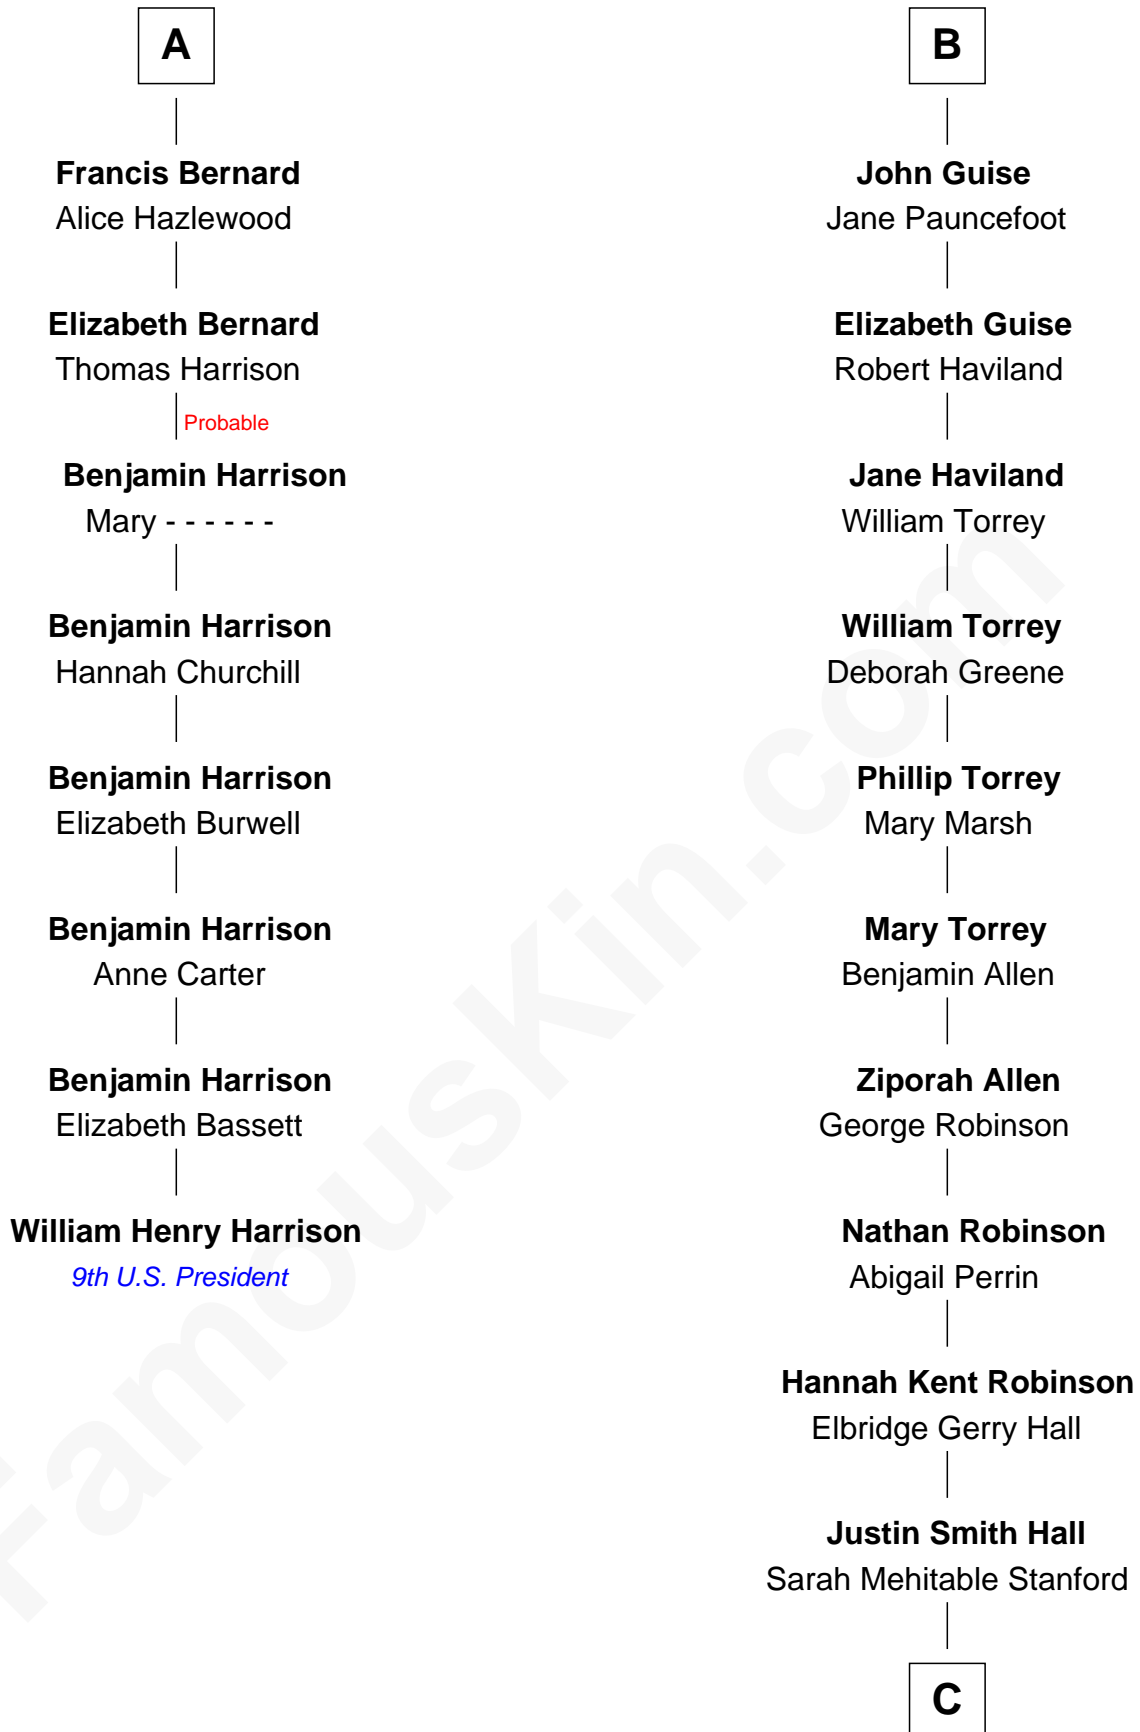

FamousKin.com
Relationship Chart of
William Henry Harrison
9th U.S. President

14th cousin 5 times removed of

Raquel Welch
Movie Actress

Ralph de Stafford
 Margaret de Audley

C

Emery Stanford Hall

Clara Louise Adams

Josephine Sarah Hall

Armando Carlos Tejada

Raquel Welch

aka Raquel Welch

FamousKin.com