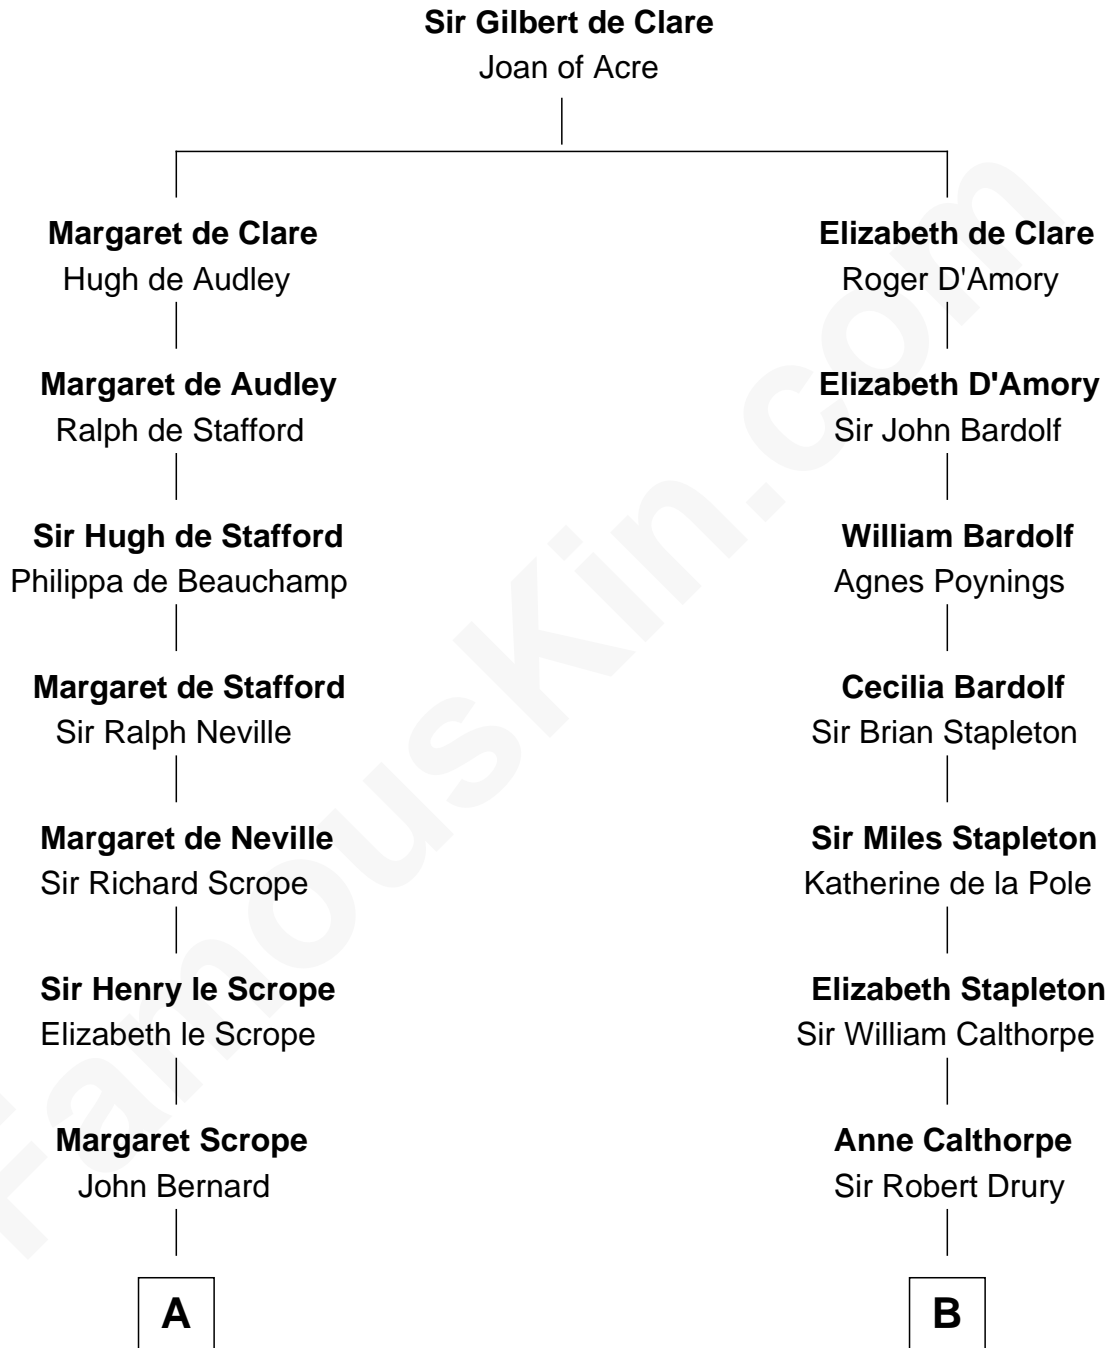

FamousKin.com
Relationship Chart of
William Henry Harrison
9th U.S. President

16th cousin 4 times removed of
Jesse James
Outlaw, Bank Robber, Murderer

C

Anthony Lindsay

Ailsey Cole

Sarah Lindsay

James Cole

Zerelda Elizabeth Cole

Robert Sallee James

Jesse James

Outlaw, Bank Robber, Murderer

FamousKin.com