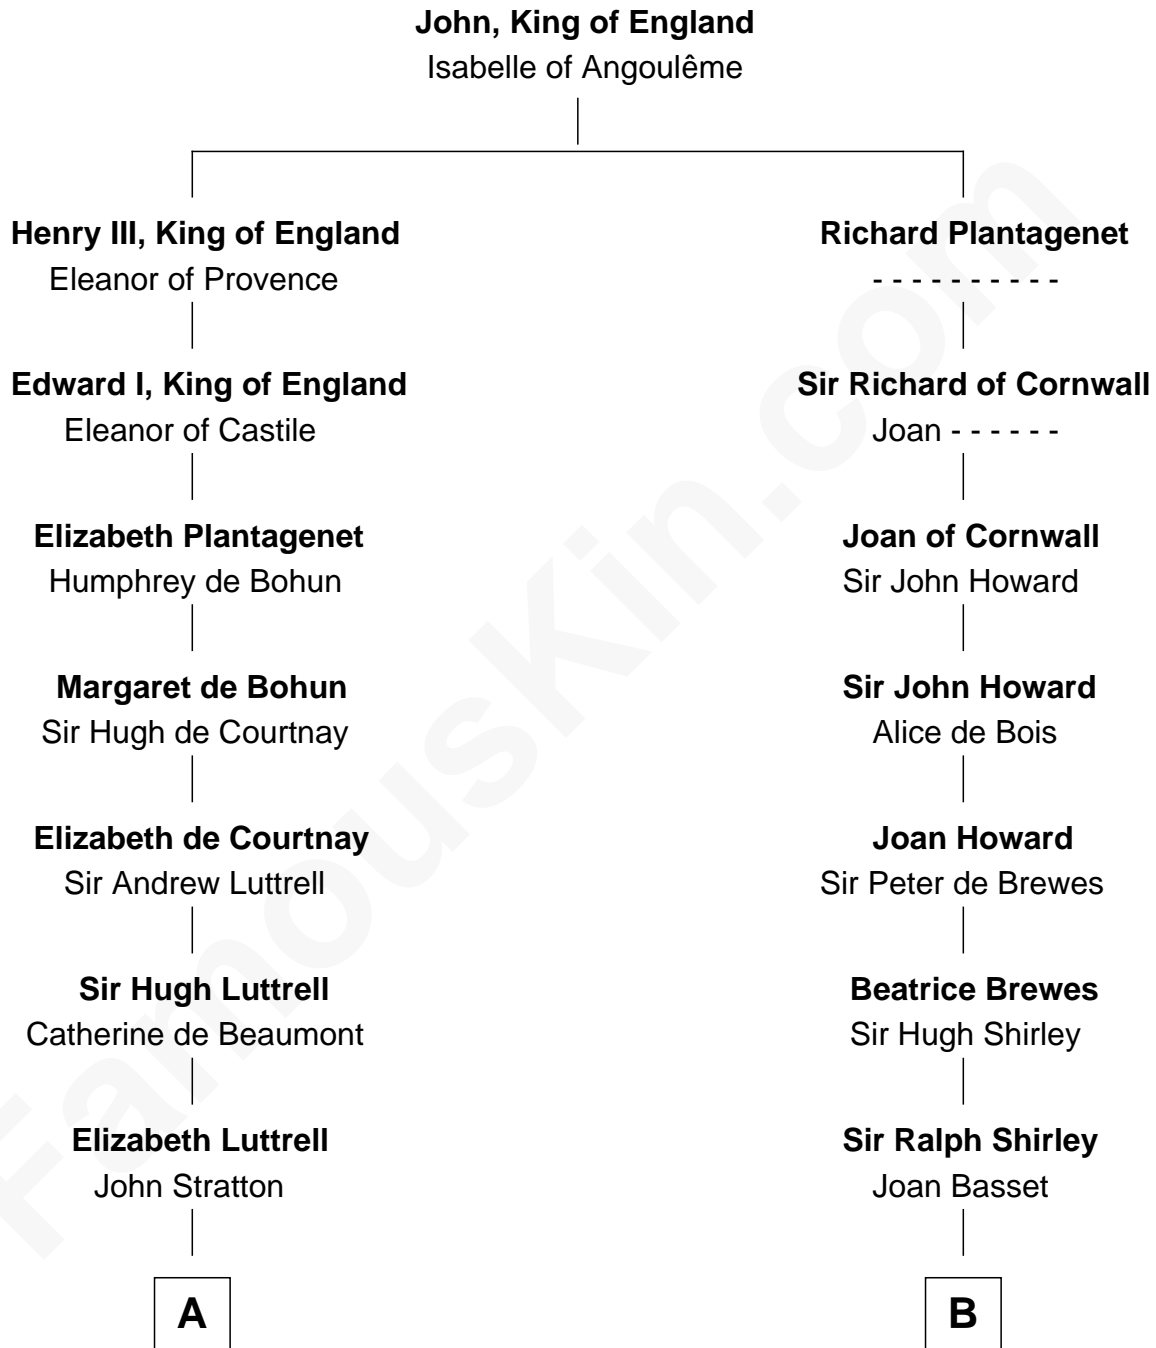

**FamousKin.com**  
**Relationship Chart of**  
**William Henry Harrison**  
*9th U.S. President*

17th cousin 4 times removed of

**Helen (Herron) Taft**  
*First Lady of President William H. Taft*

**C**

**Joanna Wilcockson**

David Welles

**Charity Welles**

Rev. Isaac Clinton

**Maria Clinton**

Ela Collins

**Harriet Anne Collins**

John Williamson Herron

**Helen (Herron) Taft**

*First Lady of William H. Taft*