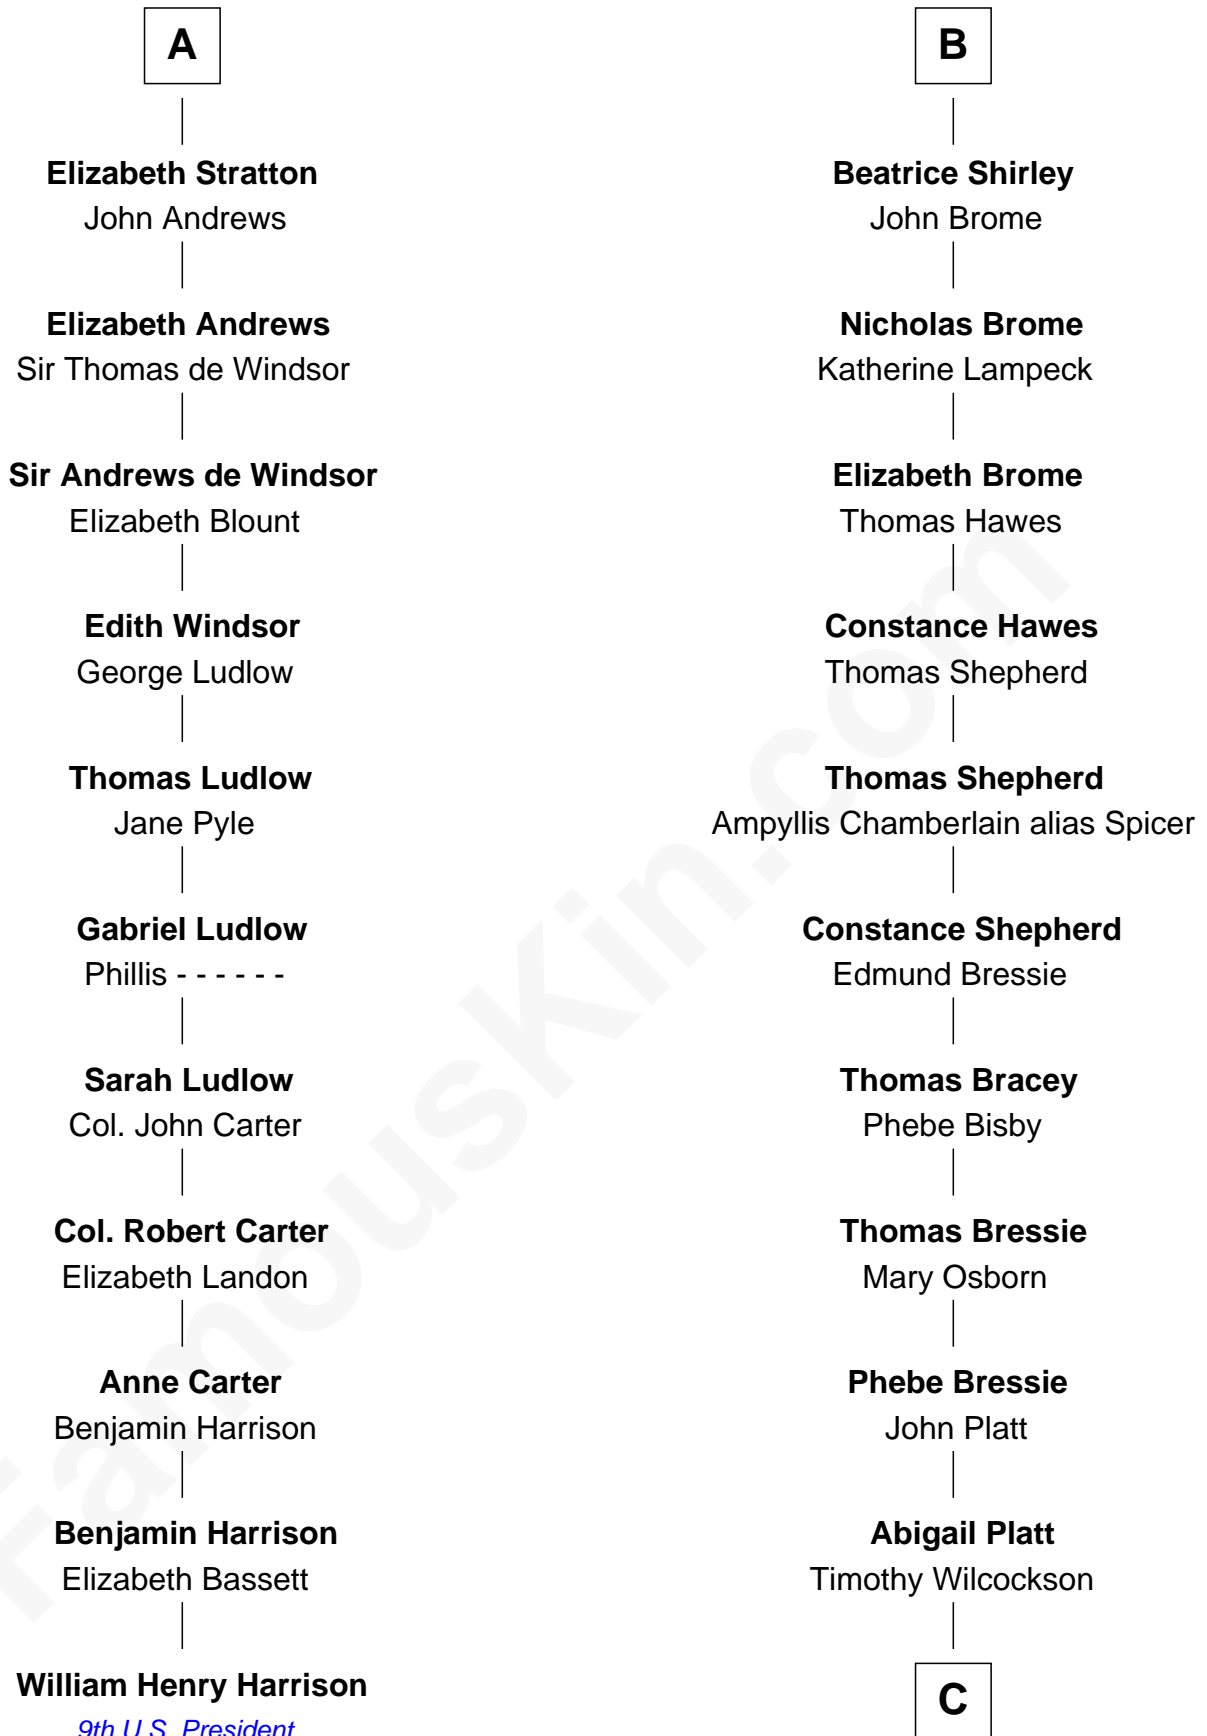

**FamousKin.com**  
**Relationship Chart of**  
**William Henry Harrison**  
*9th U.S. President*

17th cousin 4 times removed of

**Helen (Herron) Taft**  
*First Lady of President William H. Taft*

**C**

**Joanna Wilcockson**

David Welles

**Charity Welles**

Rev. Isaac Clinton

**Maria Clinton**

Ela Collins

**Harriet Anne Collins**

John Williamson Herron

**Helen (Herron) Taft**

*First Lady of William H. Taft*