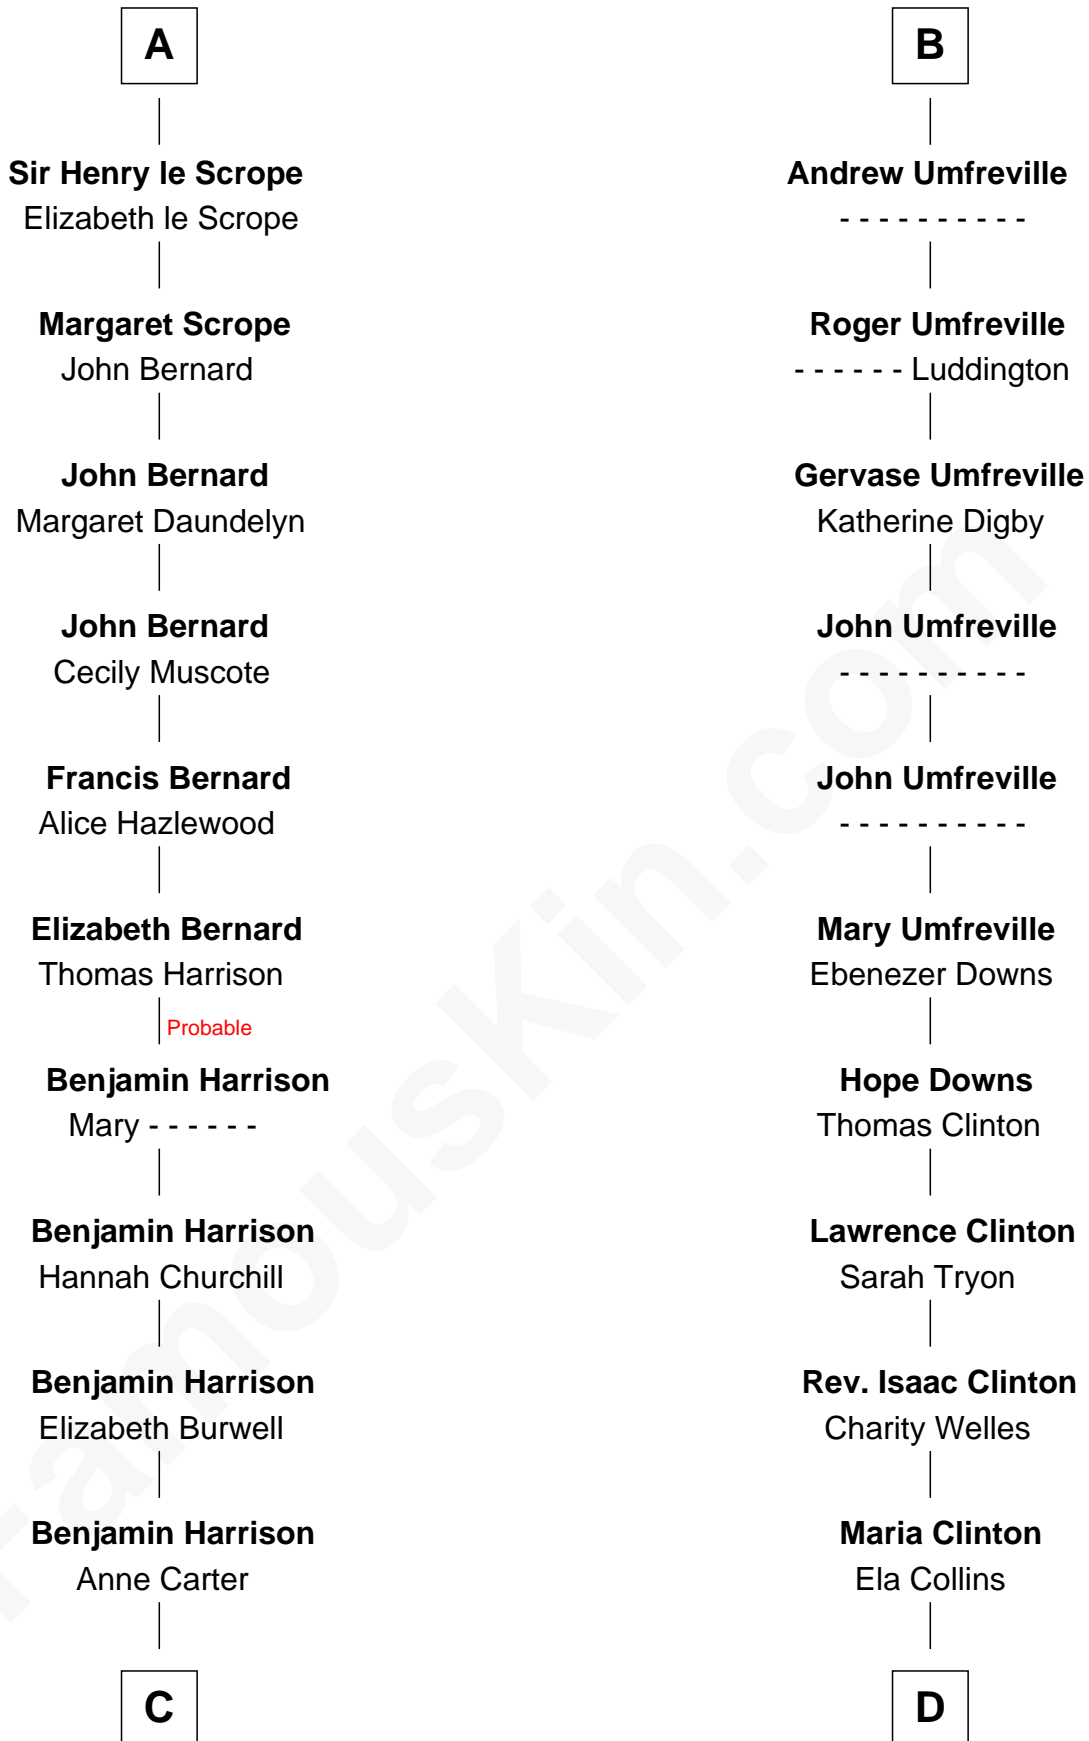

FamousKin.com

Relationship Chart of

William Henry Harrison

9th U.S. President

18th cousin of

Helen (Herron) Taft

First Lady of President William H. Taft

C

Benjamin Harrison
Elizabeth Bassett

William Henry Harrison
9th U.S. President

D

Harriet Anne Collins
John Williamson Herron

Helen (Herron) Taft
First Lady of William H. Taft

FamousKin.com