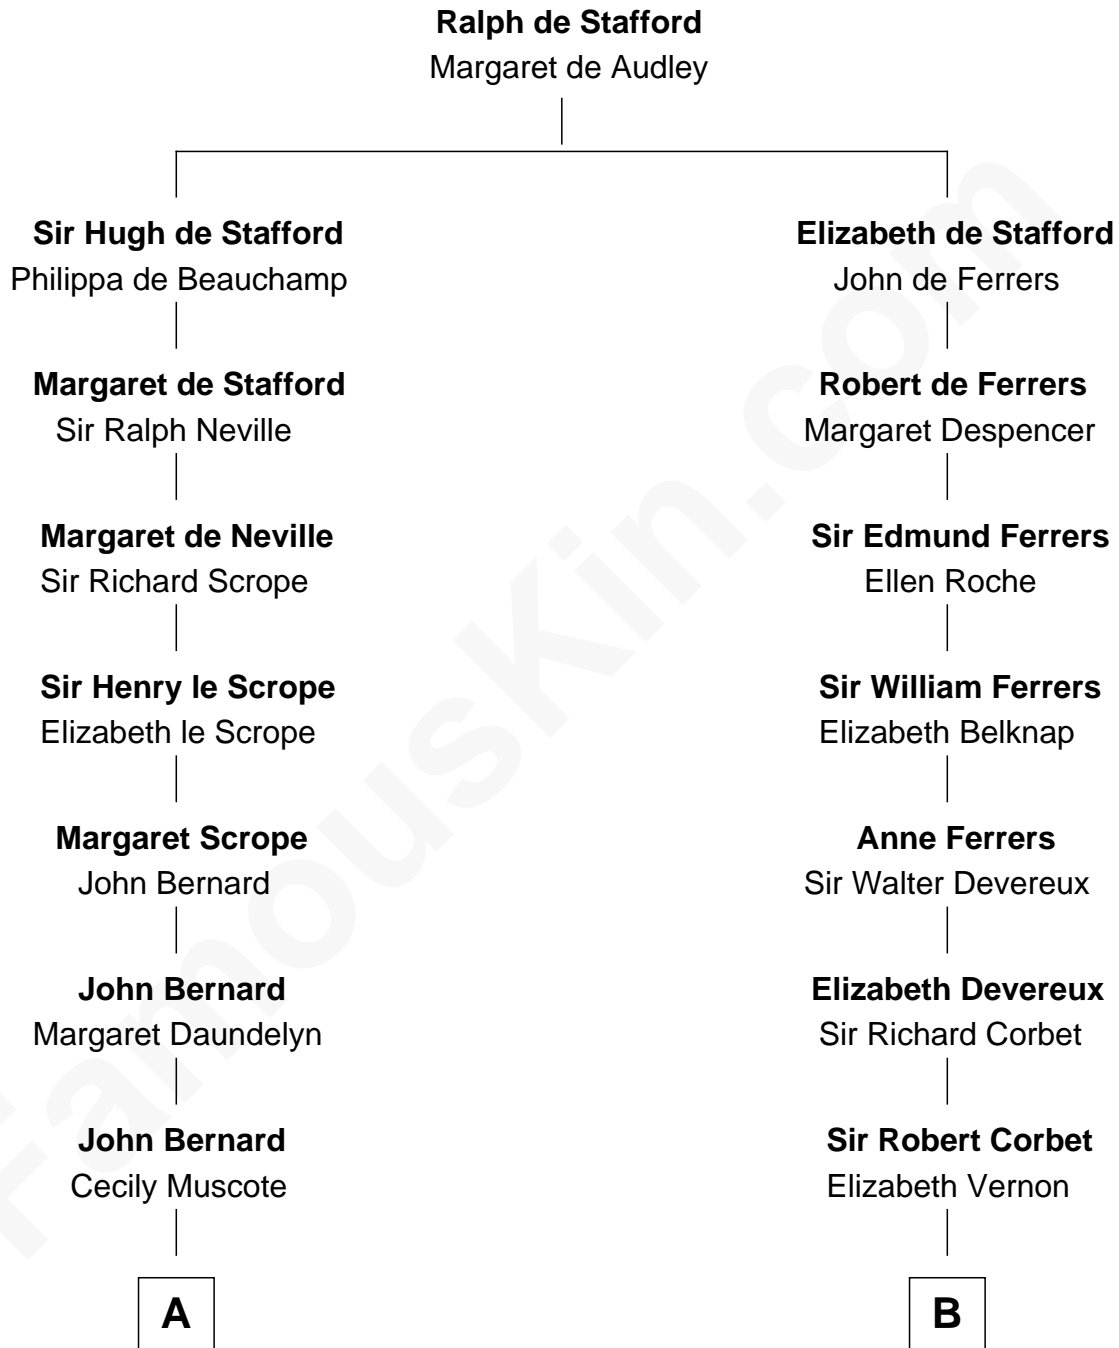

FamousKin.com
Relationship Chart of
William Henry Harrison
9th U.S. President

14th cousin 4 times removed of
Grover Cleveland
22nd and 24th U.S. President

C

Rev. Richard Falley Cleveland

Ann Neal

Grover Cleveland

22nd and 24th U.S. President

FamousKin.com