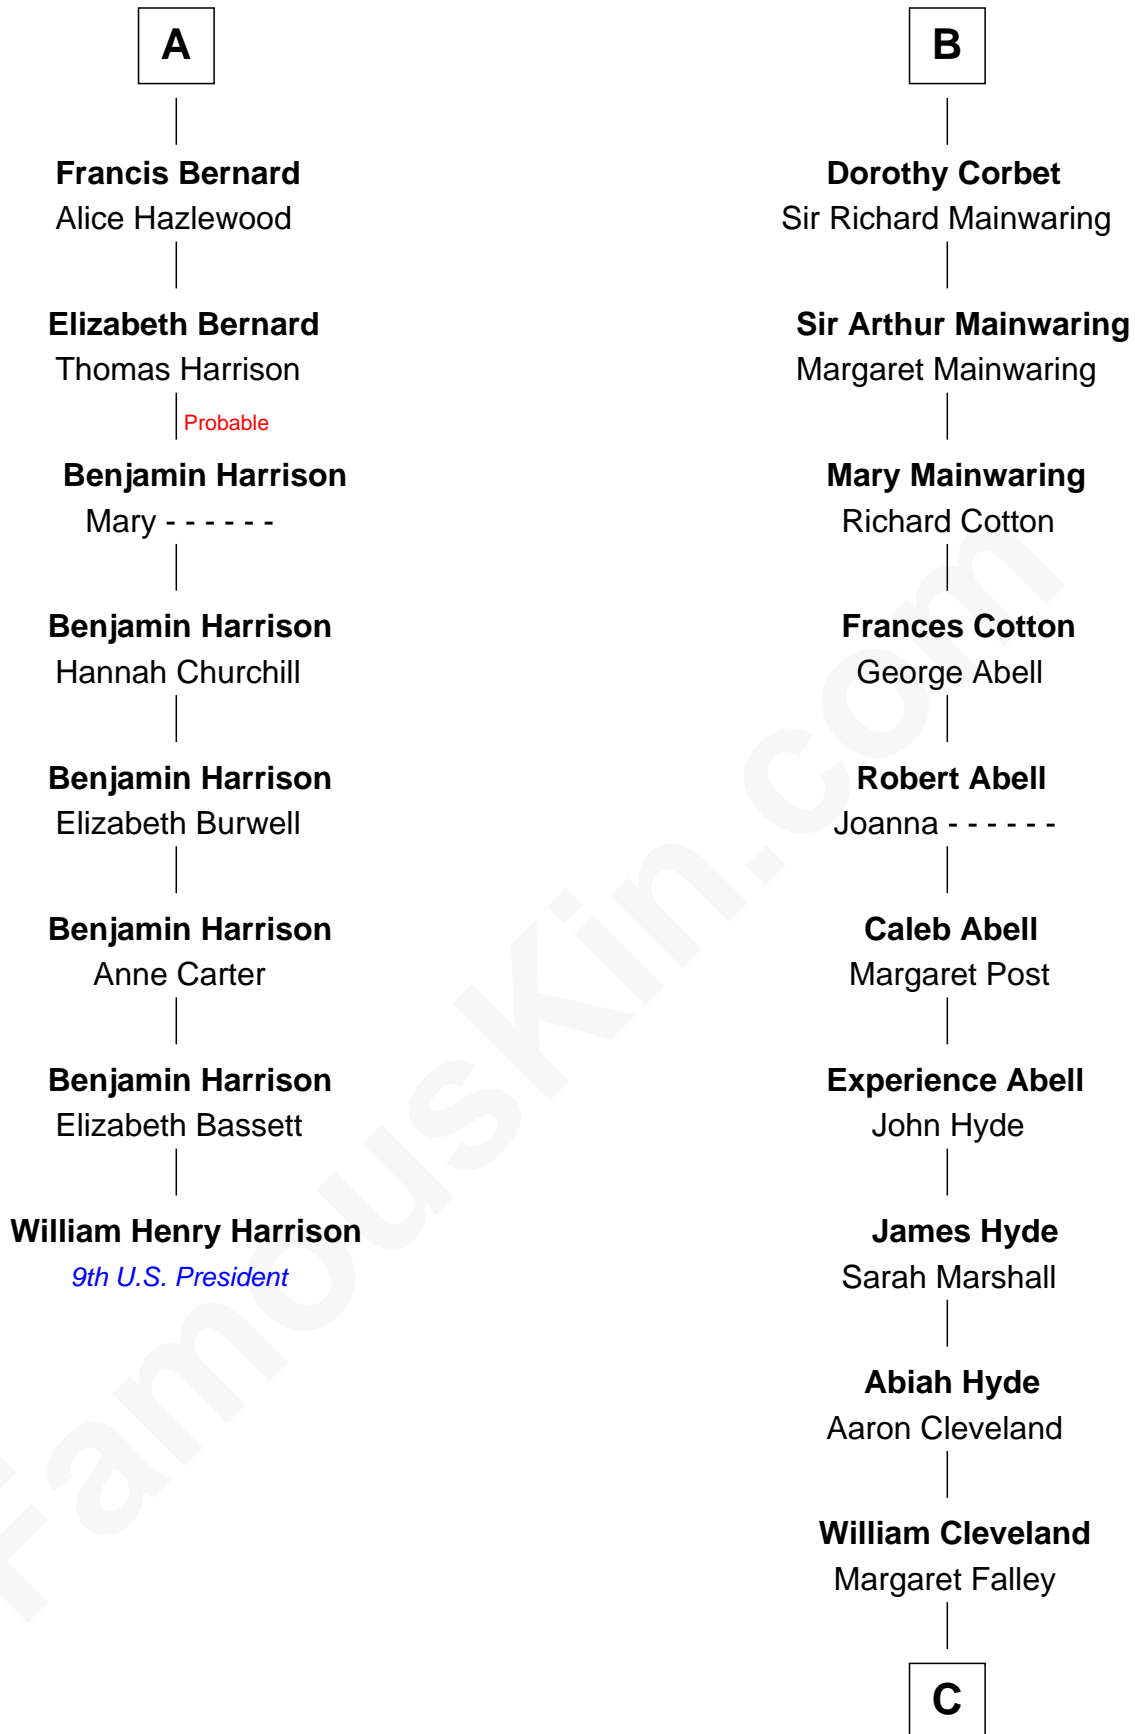

FamousKin.com
Relationship Chart of
William Henry Harrison
9th U.S. President

14th cousin 4 times removed of
Grover Cleveland
22nd and 24th U.S. President

C

Rev. Richard Falley Cleveland

Ann Neal

Grover Cleveland

22nd and 24th U.S. President

FamousKin.com