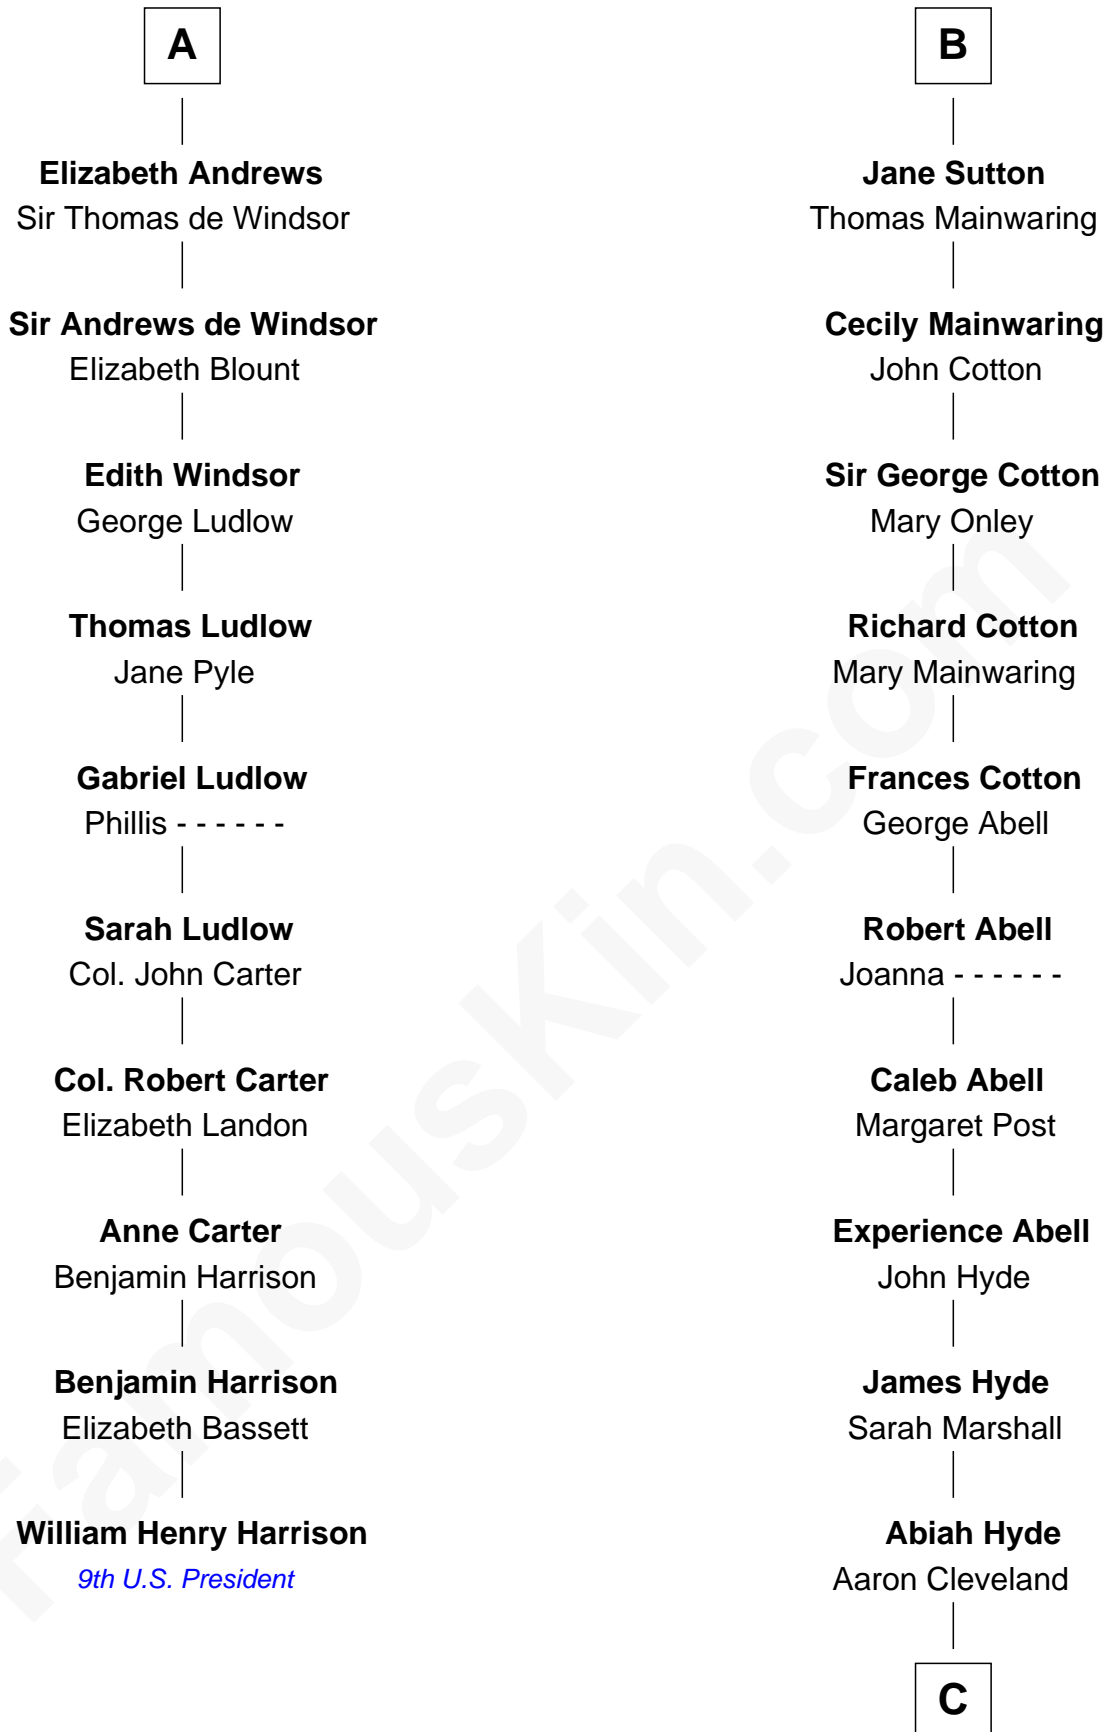

**FamousKin.com**  
**Relationship Chart of**  
**William Henry Harrison**  
*9th U.S. President*

**16th cousin 3 times removed of**  
**Grover Cleveland**  
*22nd and 24th U.S. President*

**Sir Hugh le Despencer**  
 Aveline Basset

**C**

**William Cleveland**

Margaret Falley

**Rev. Richard Falley Cleveland**

Ann Neal

**Grover Cleveland**

*22nd and 24th U.S. President*

FamousKin.com