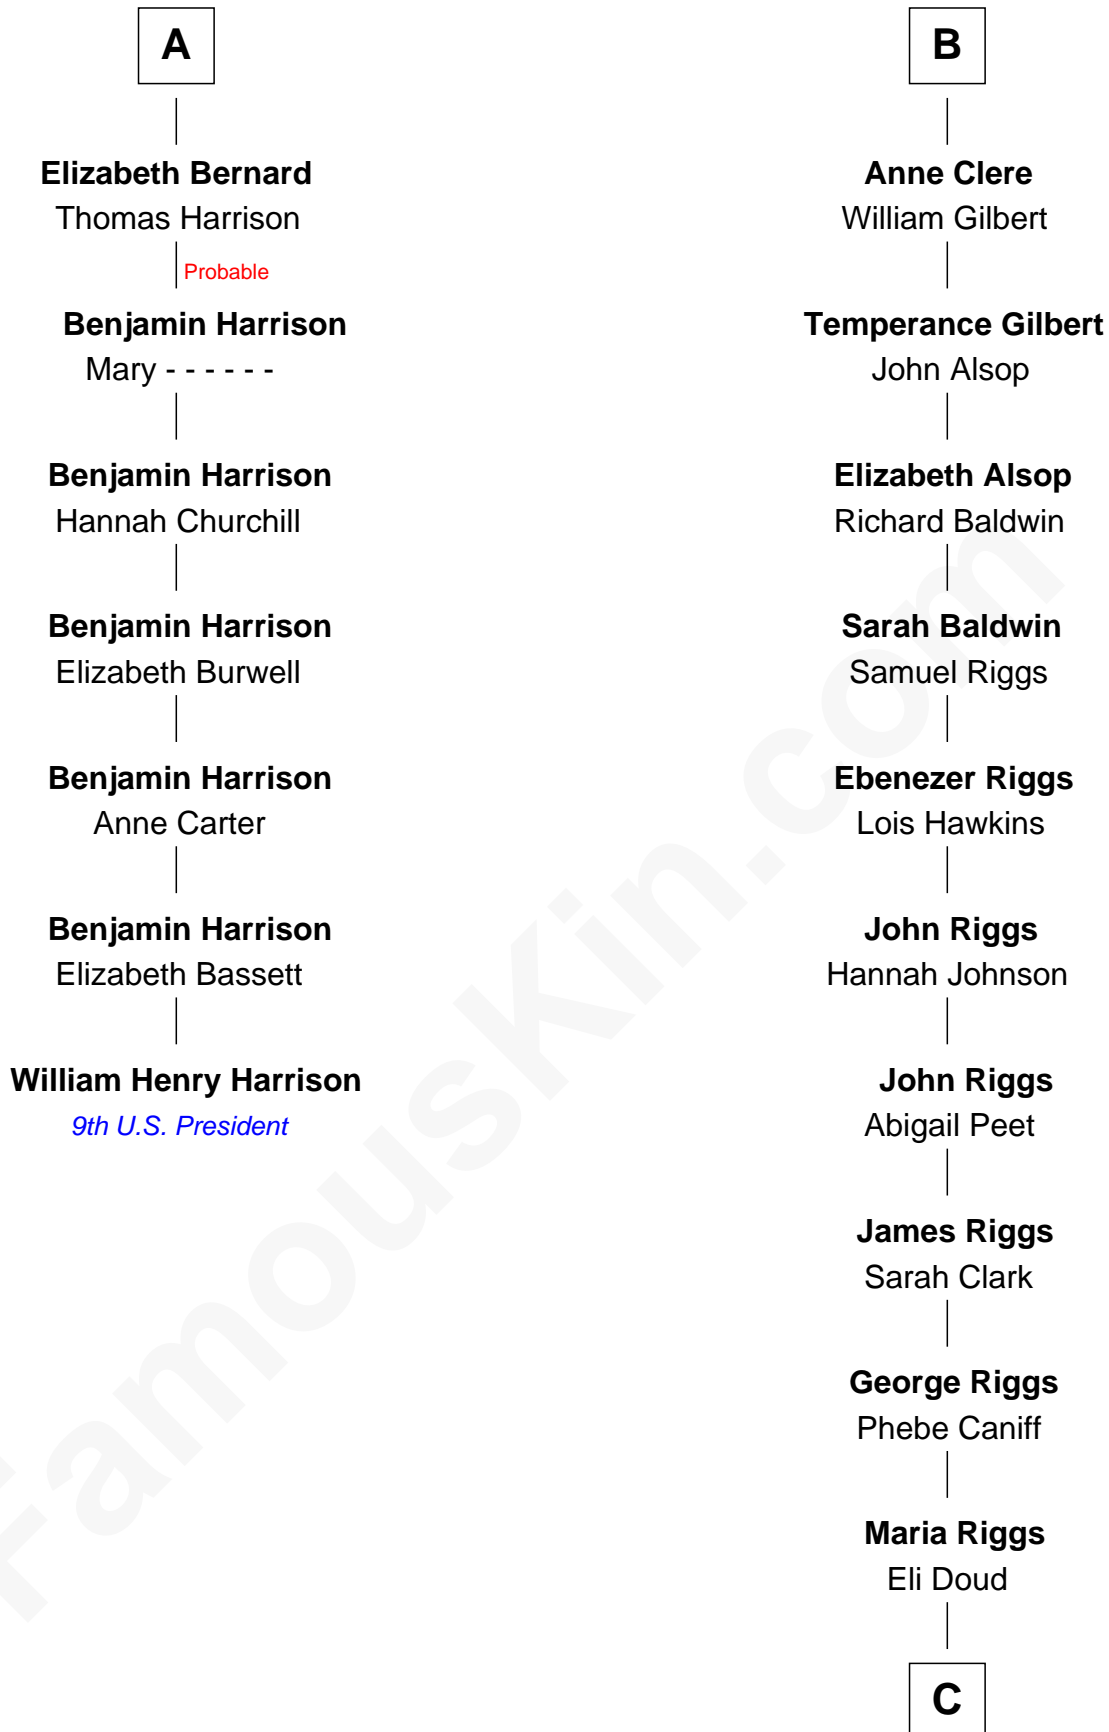

FamousKin.com
Relationship Chart of
William Henry Harrison
9th U.S. President

13th cousin 6 times removed of
Mamie (Doud) Eisenhower
First Lady of President Dwight Eisenhower

C

—
Royal Houghton Doud

Mary Cornelia Sheldon

—
John Sheldon Doud

Elivera Mathilda Carlson

—
Mamie (Doud) Eisenhower

First Lady of Dwight Eisenhower

FamousKin.com