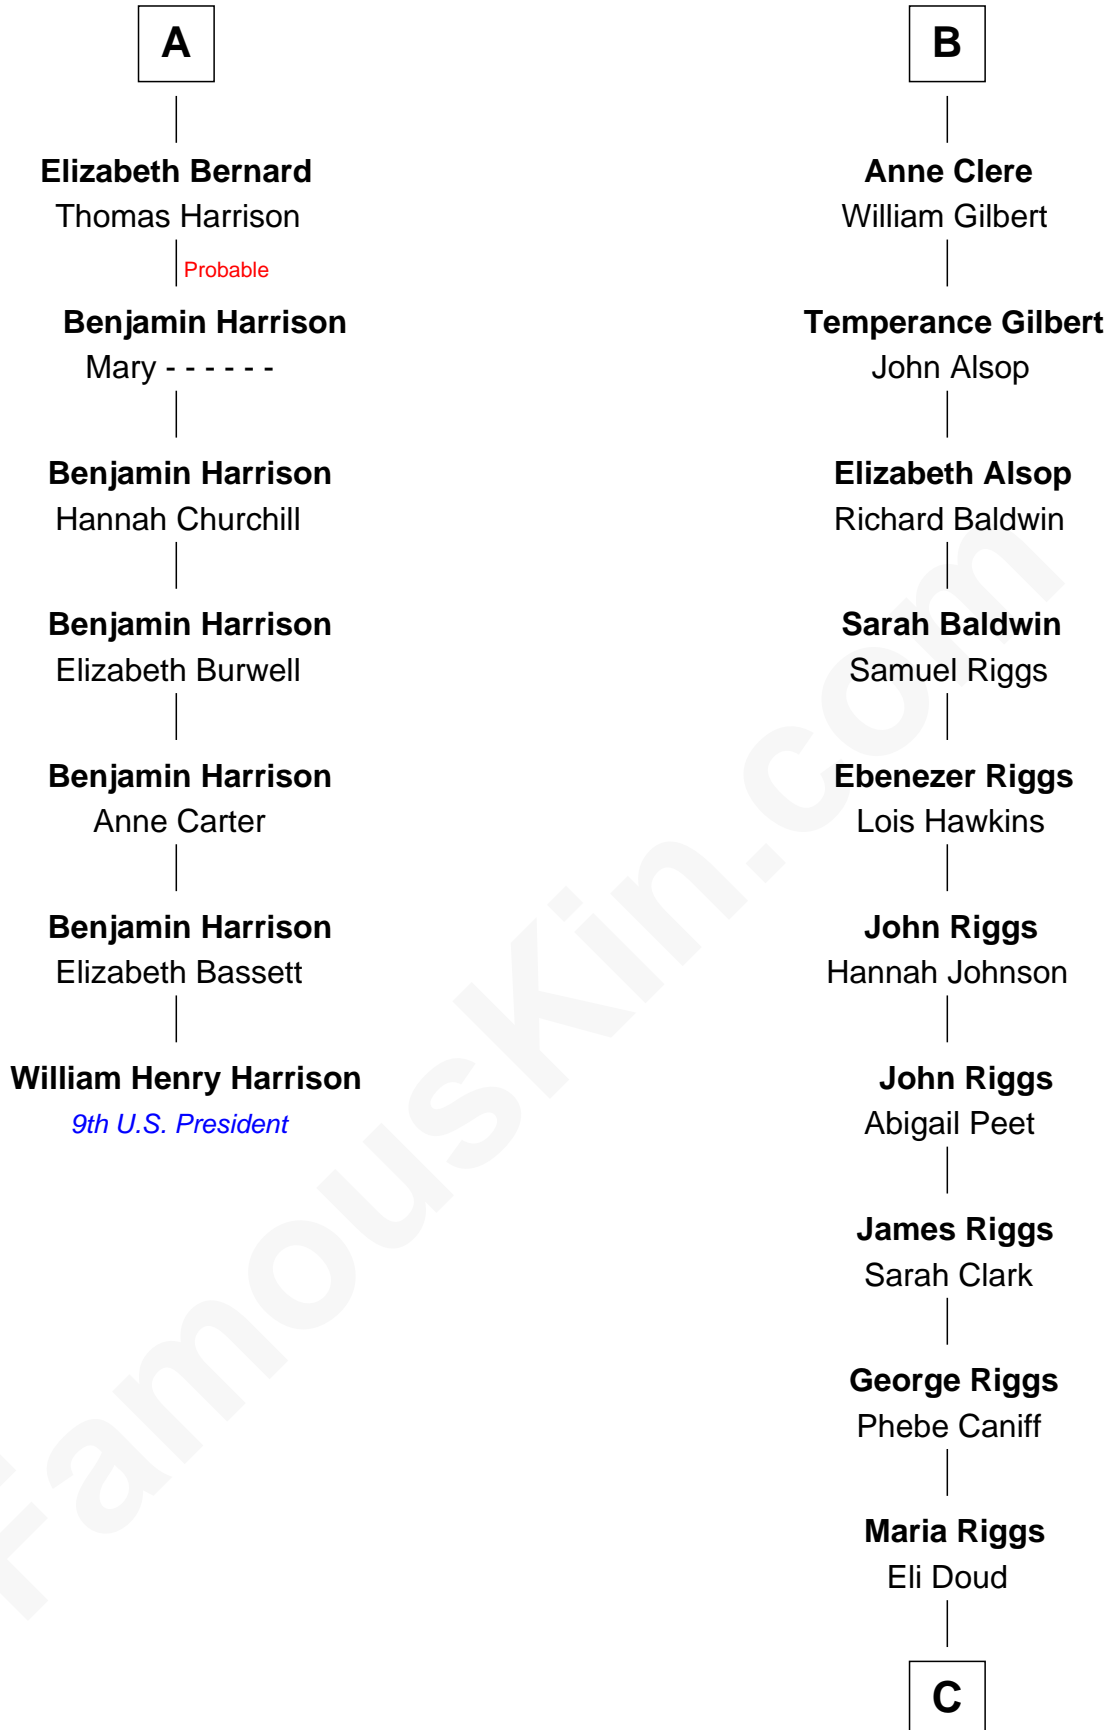

FamousKin.com
Relationship Chart of
William Henry Harrison
9th U.S. President

13th cousin 6 times removed of
Mamie (Doud) Eisenhower
First Lady of President Dwight Eisenhower

C

Royal Houghton Doud

Mary Cornelia Sheldon

John Sheldon Doud

Elivera Mathilda Carlson

Mamie (Doud) Eisenhower

First Lady of Dwight Eisenhower

FamousKin.com