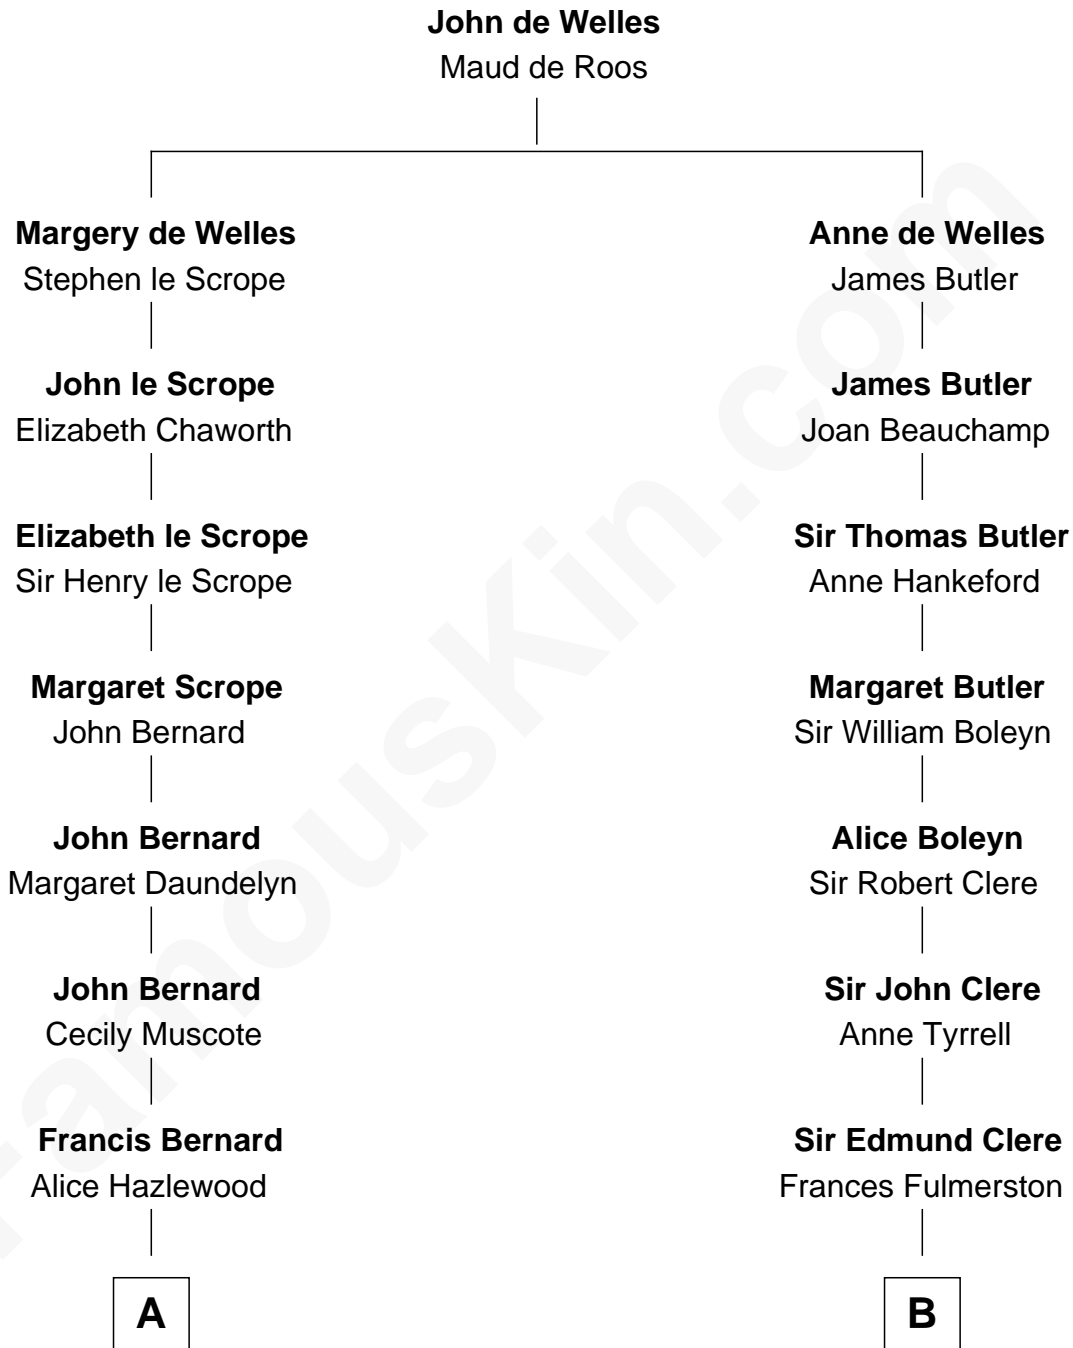

FamousKin.com
Relationship Chart of
William Henry Harrison
9th U.S. President

13th cousin 6 times removed of
Mamie (Doud) Eisenhower
First Lady of President Dwight Eisenhower

C

Royal Houghton Doud

Mary Cornelia Sheldon

John Sheldon Doud

Elivera Mathilda Carlson

Mamie (Doud) Eisenhower

First Lady of Dwight Eisenhower

FamousKin.com