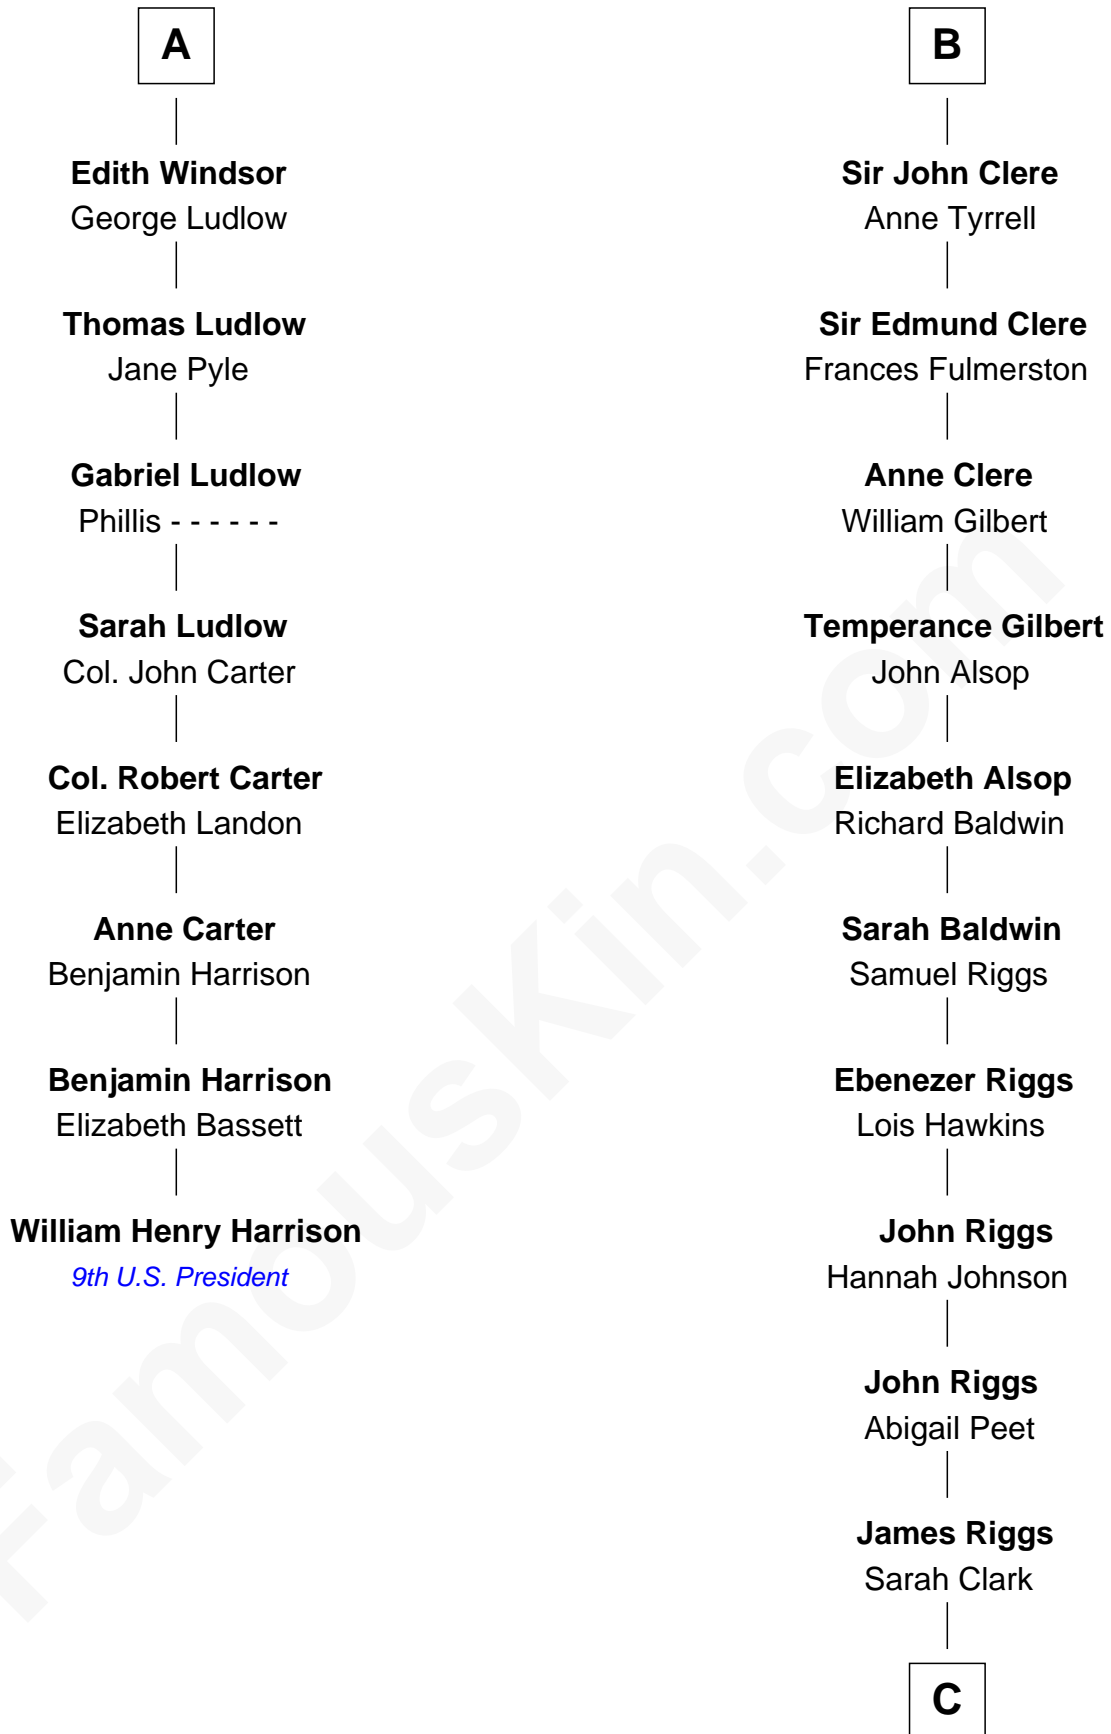

FamousKin.com
Relationship Chart of
William Henry Harrison
9th U.S. President

14th cousin 7 times removed of
Mamie (Doud) Eisenhower
First Lady of President Dwight Eisenhower

C

George Riggs

Phebe Caniff

Maria Riggs

Eli Doud

Royal Houghton Doud

Mary Cornelia Sheldon

John Sheldon Doud

Elivera Mathilda Carlson

Mamie (Doud) Eisenhower

First Lady of Dwight Eisenhower

FamousKin.com