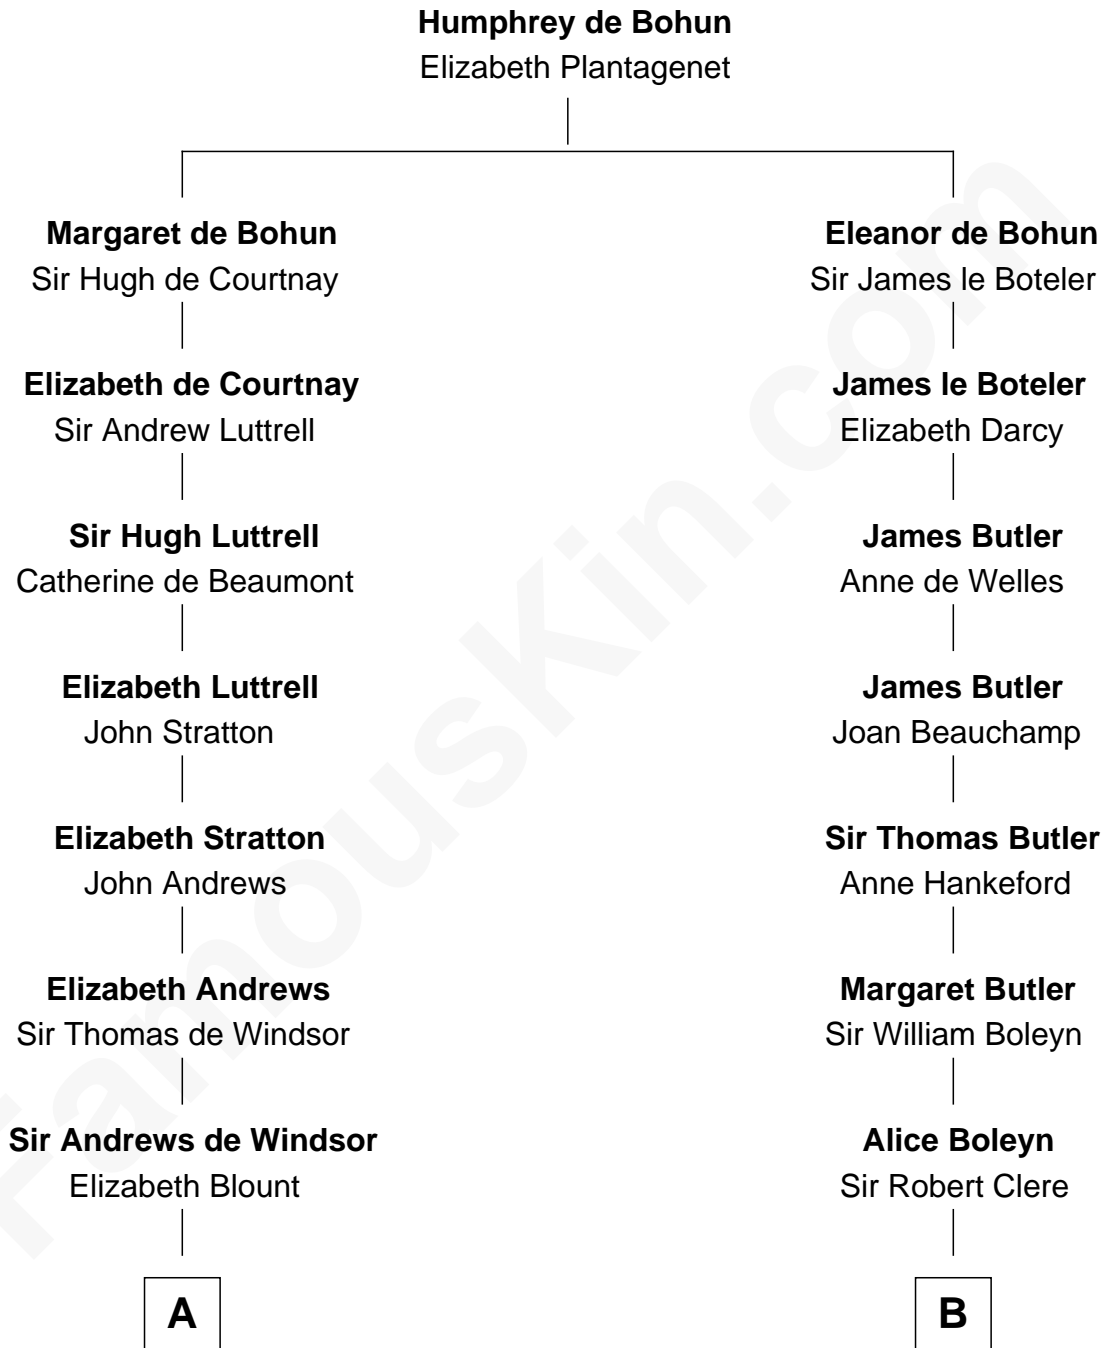

FamousKin.com
Relationship Chart of
William Henry Harrison
9th U.S. President

14th cousin 7 times removed of
Mamie (Doud) Eisenhower
First Lady of President Dwight Eisenhower

C

George Riggs

Phebe Caniff

Maria Riggs

Eli Doud

Royal Houghton Doud

Mary Cornelia Sheldon

John Sheldon Doud

Elivera Mathilda Carlson

Mamie (Doud) Eisenhower

First Lady of Dwight Eisenhower

FamousKin.com