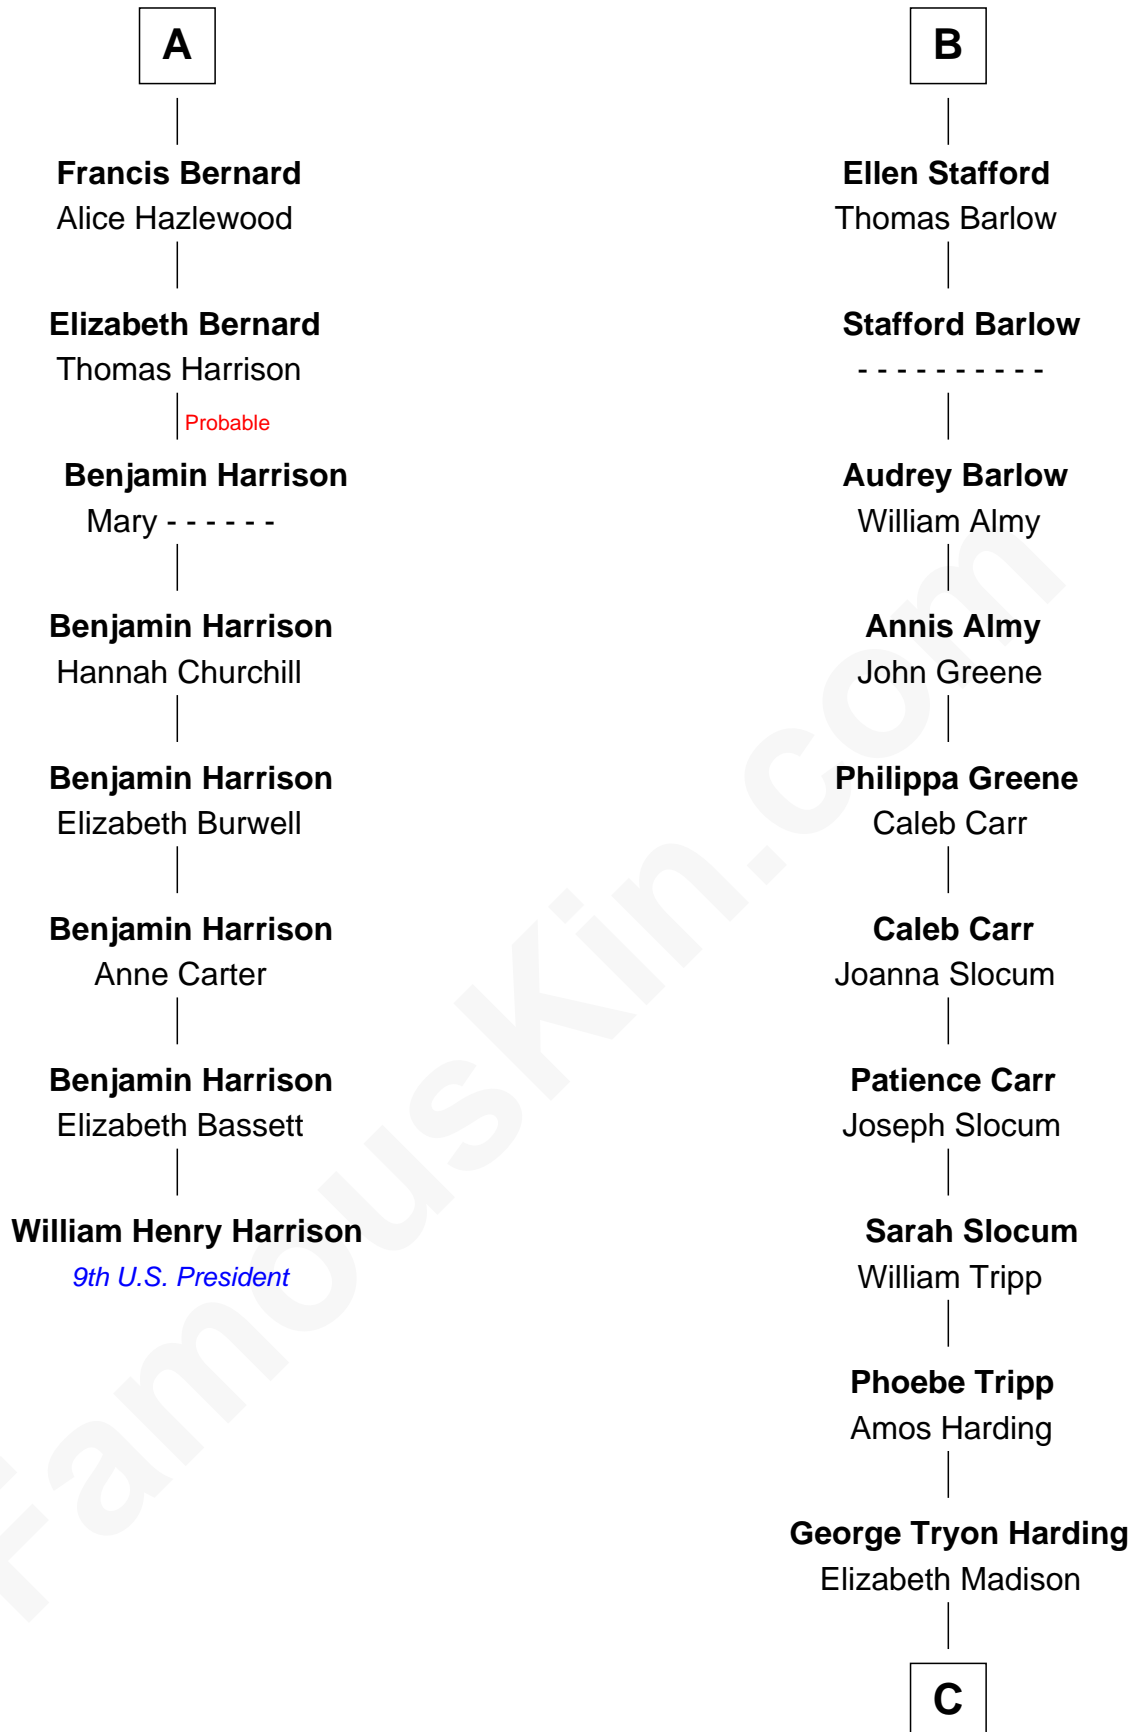

FamousKin.com
Relationship Chart of
William Henry Harrison
9th U.S. President

14th cousin 5 times removed of

Warren G. Harding
29th U.S. President

C

Charles Alexander Harding

Mary Ann Crawford

Dr. George Tryon Harding

Phoebe Elizabeth Dickerson

Warren G. Harding

29th U.S. President

FamousKin.com