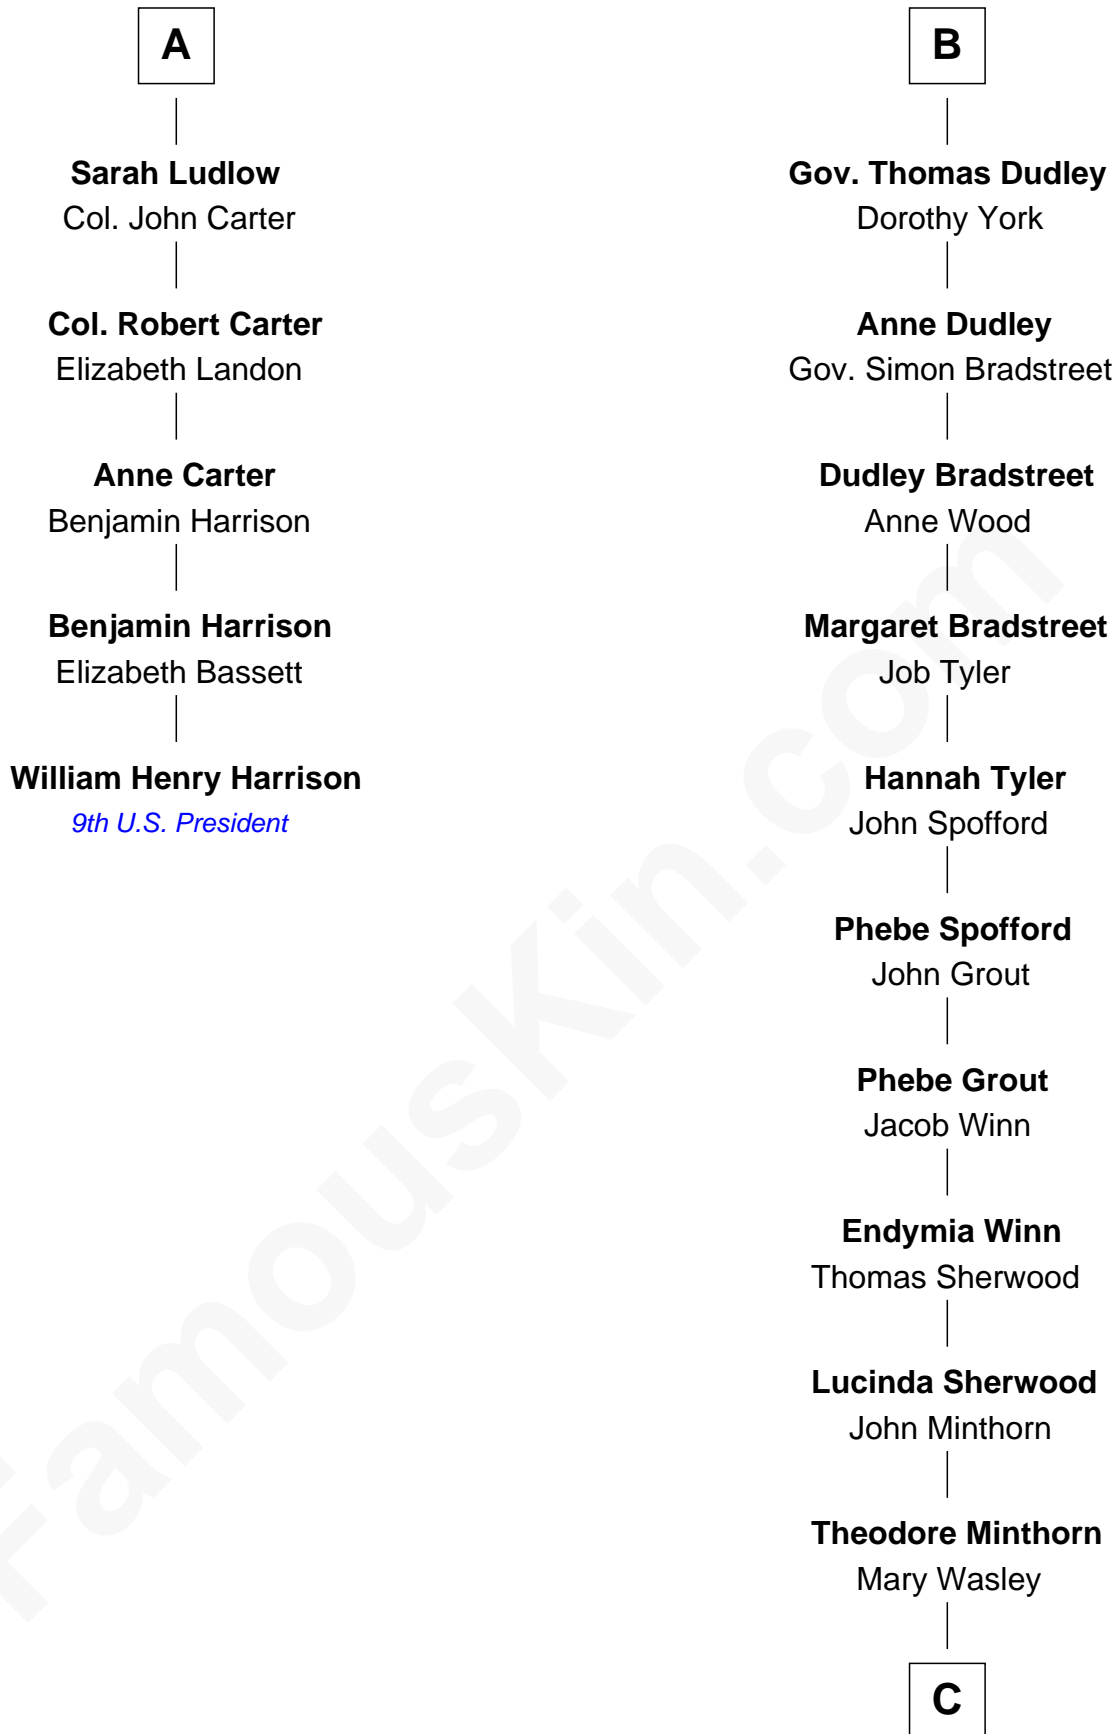

FamousKin.com
Relationship Chart of
William Henry Harrison
9th U.S. President

11th cousin 7 times removed of

Herbert Hoover
31st U.S. President

Sir Walter Blount
 Sancha de Ayala

Sir Thomas Blount
 Margaret de Gresley

Sir Edward Sutton
 Cecily Willoughby

Edith Windsor
 George Ludlow

Sir John Sutton
 Cecily Grey

Thomas Ludlow
 Jane Pyle

Sir Henry Dudley
 ----- Ashton

Gabriel Ludlow
 Phillis -----

Roger Dudley
 Susanna Thorne

A

B

C

Hulda Randall Minthorn
Jessie Clark Hoover

Herbert Hoover
31st U.S. President

FamousKin.com