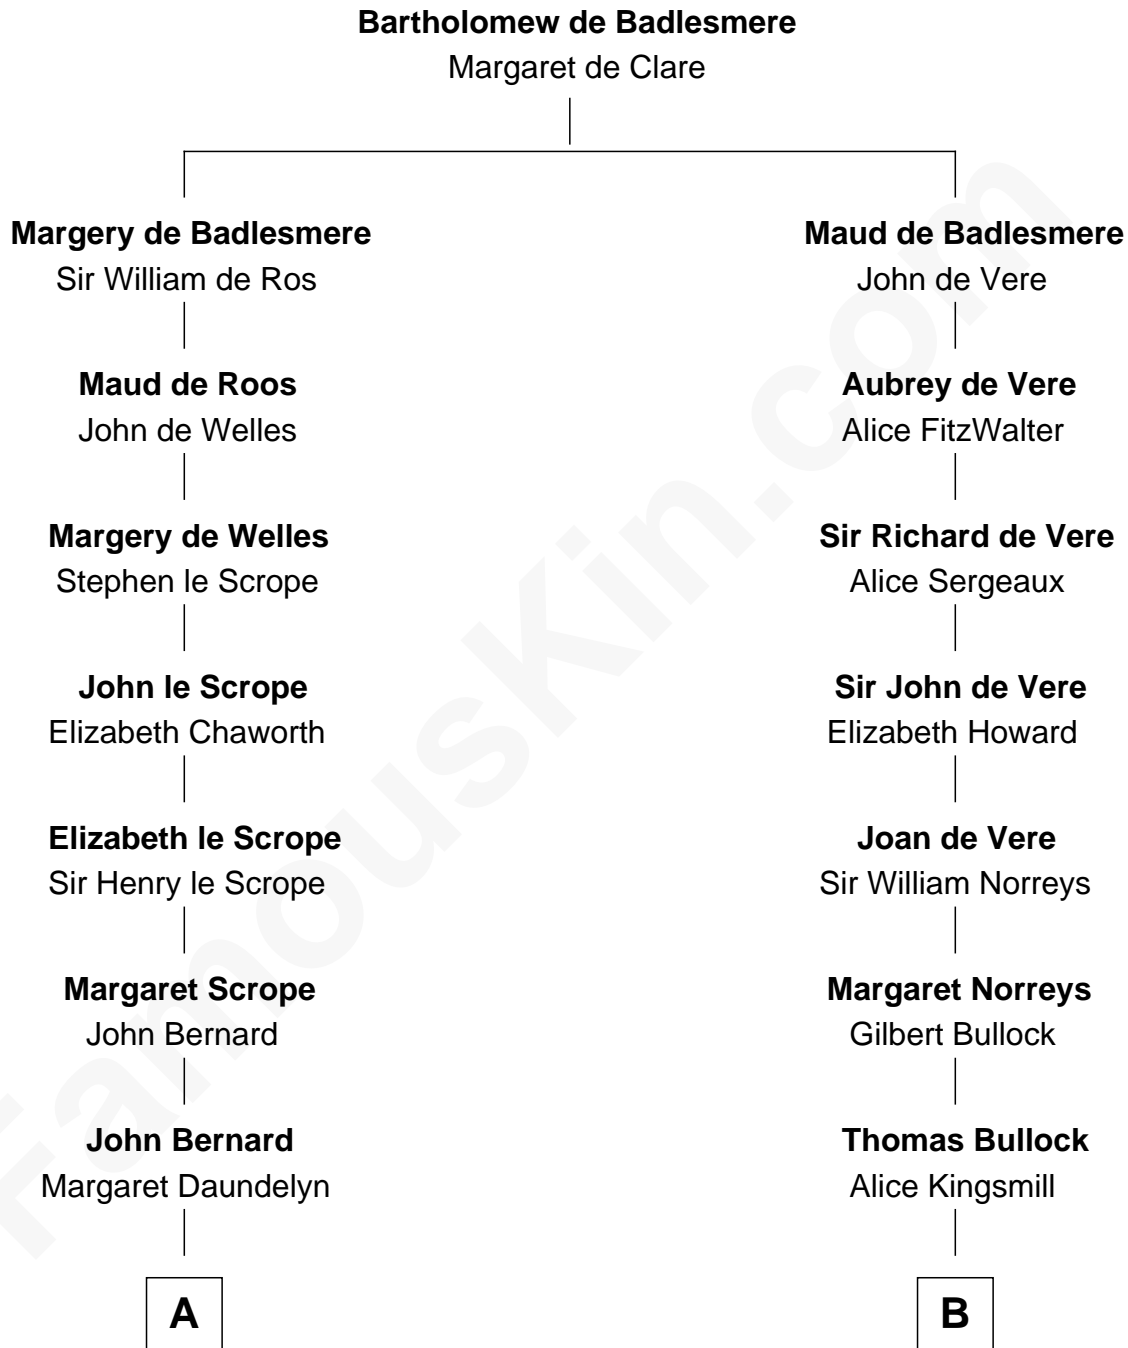

FamousKin.com
Relationship Chart of
William Henry Harrison
9th U.S. President

15th cousin 4 times removed of
Lou (Henry) Hoover
First Lady of President Herbert Hoover

C

Philomelia Sophia Scobey

Phineas Weed

Florence Ida Weed

Charles Delano Henry

Lou (Henry) Hoover

First Lady of Herbert Hoover

FamousKin.com