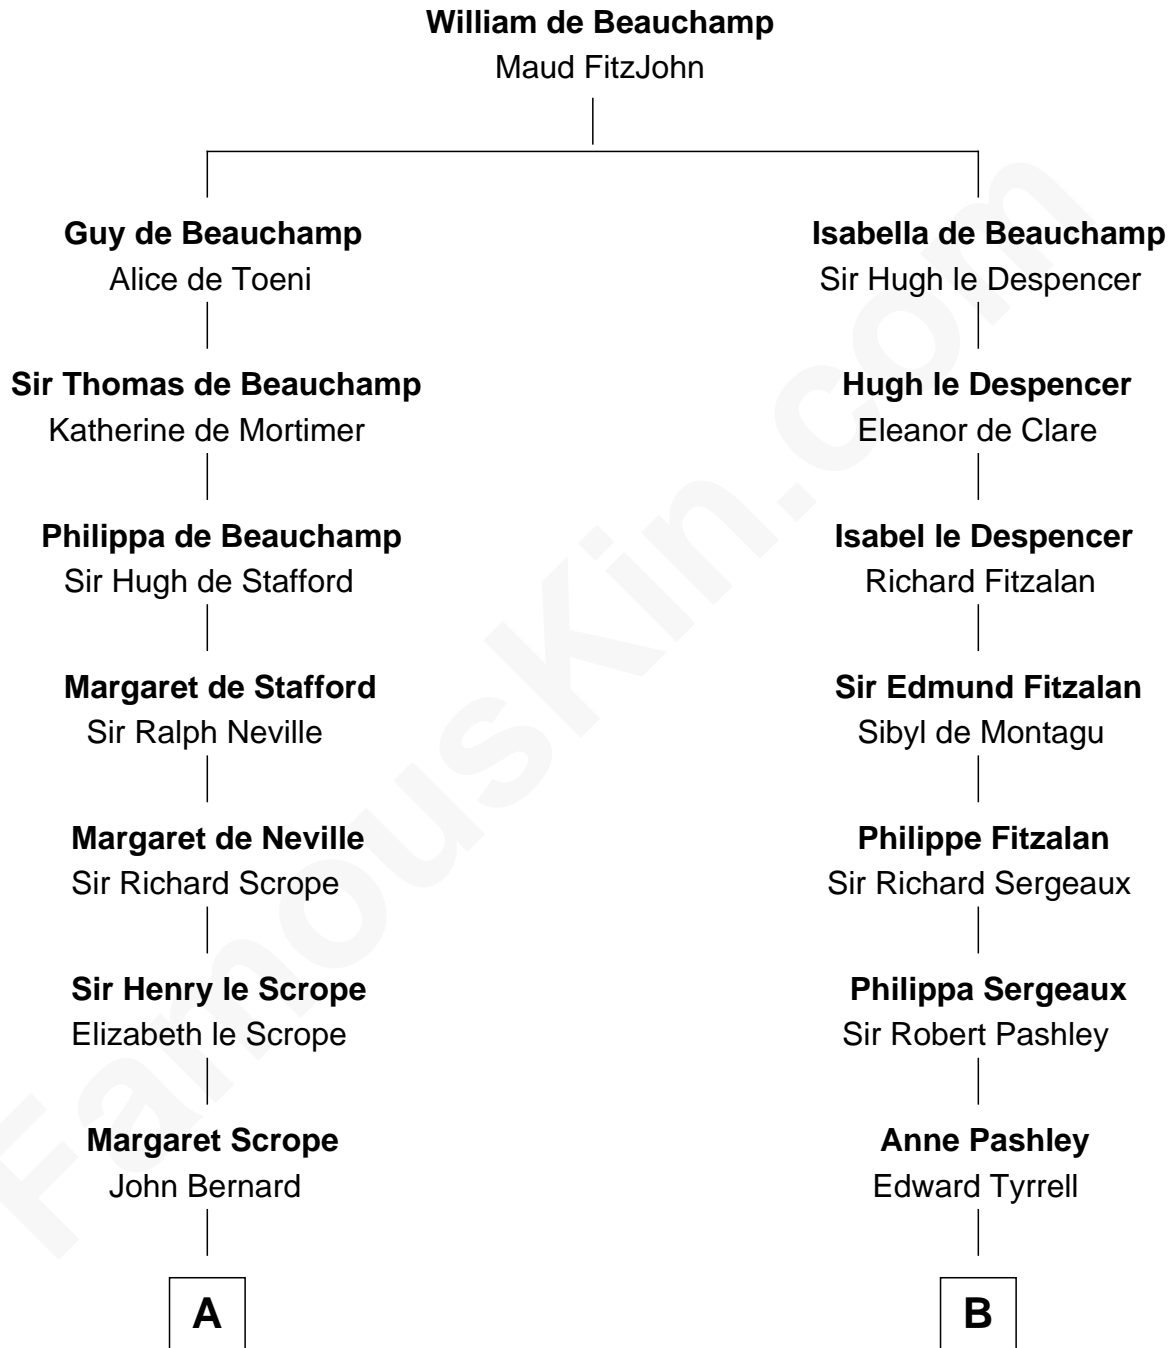

FamousKin.com
Relationship Chart of
William Henry Harrison
9th U.S. President

16th cousin 5 times removed of
Ellen Louise (Axson) Wilson
First Lady of President Woodrow Wilson

C

Deliverance Coward

James FitzRandolph

Isaac FitzRandolph

Eleanor Hunter

Rebecca Longstreet FitzRandolph

Rev. Isaac Stockton Keith Axson

Rev. Samuel Edward Axson

Margaret Jane Hoyt

Ellen Louise (Axson) Wilson

First Lady of Woodrow Wilson