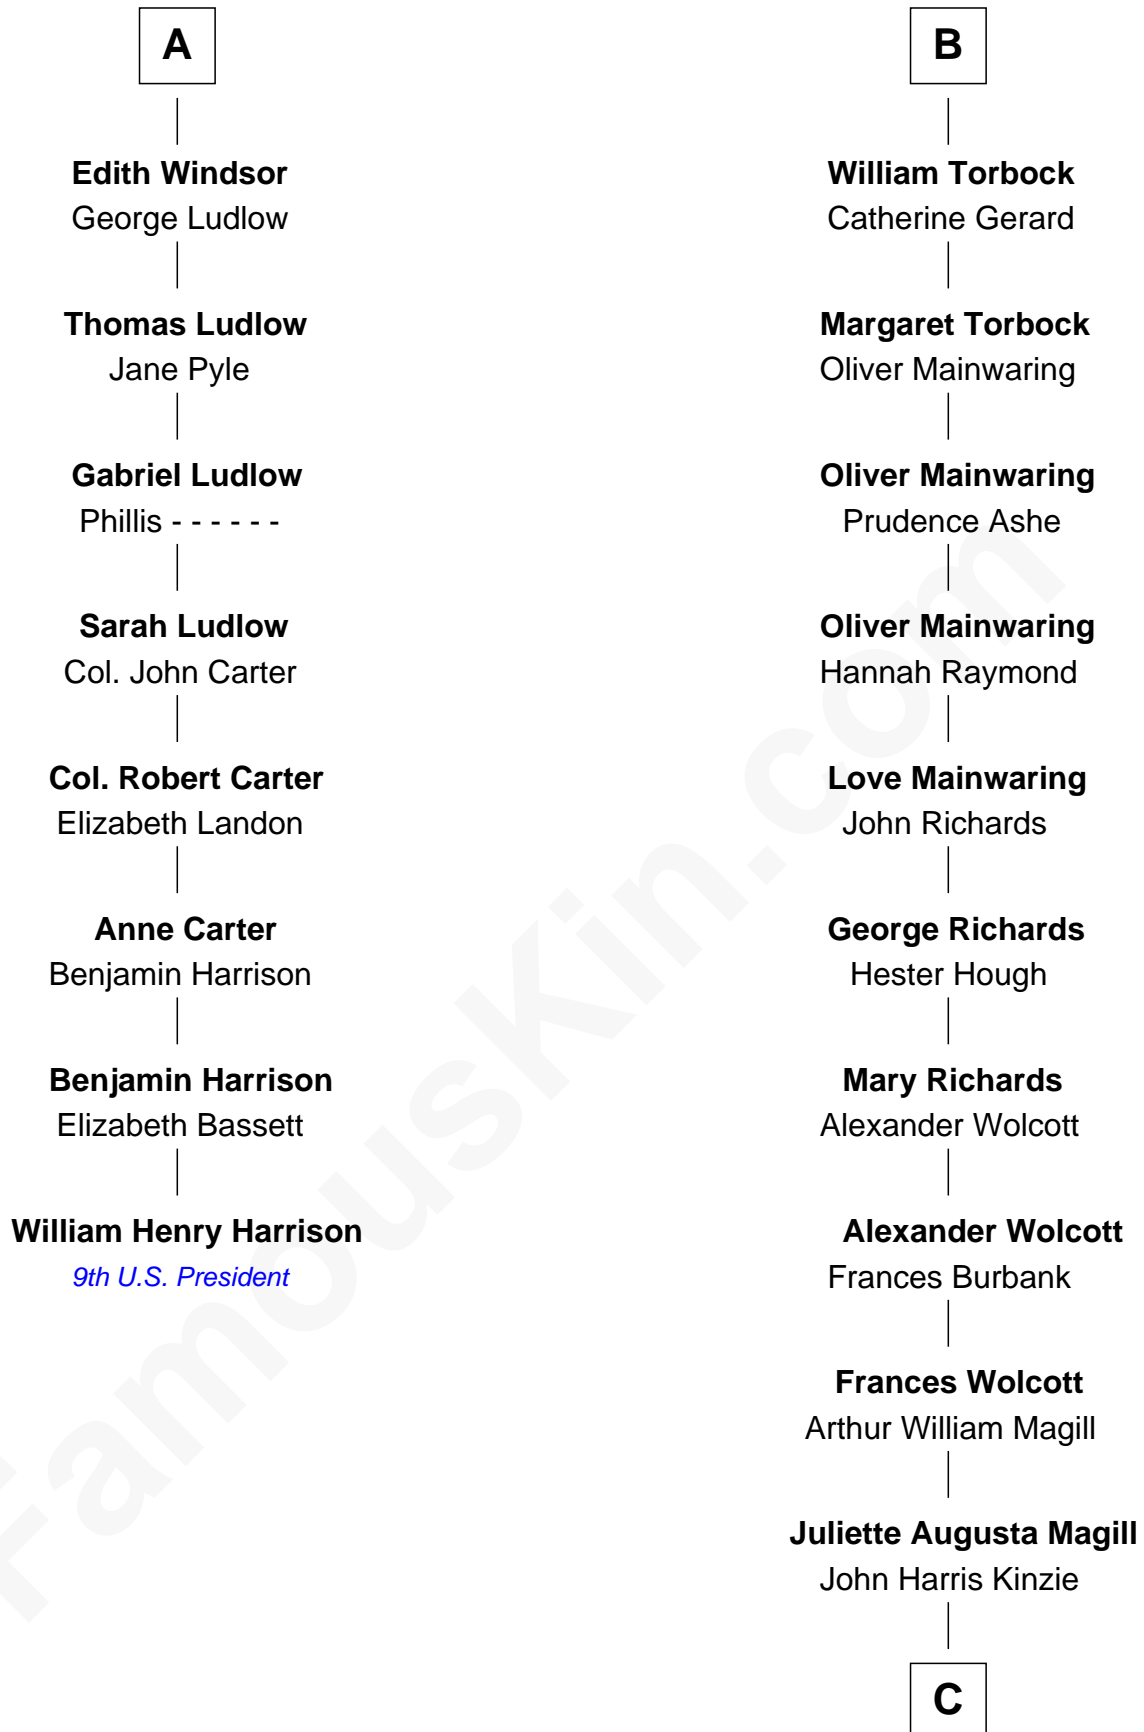

**FamousKin.com**  
**Relationship Chart of**  
**William Henry Harrison**  
*9th U.S. President*

**14th cousin 4 times removed of**  
**Juliette Gordon Low**  
*Founder of the Girl Scouts*

C

**Eleanor Lytle Kinzie**  
William Washington Gordon

**Juliette Gordon Low**  
*Founder of the Girl Scouts*

FamousKin.com