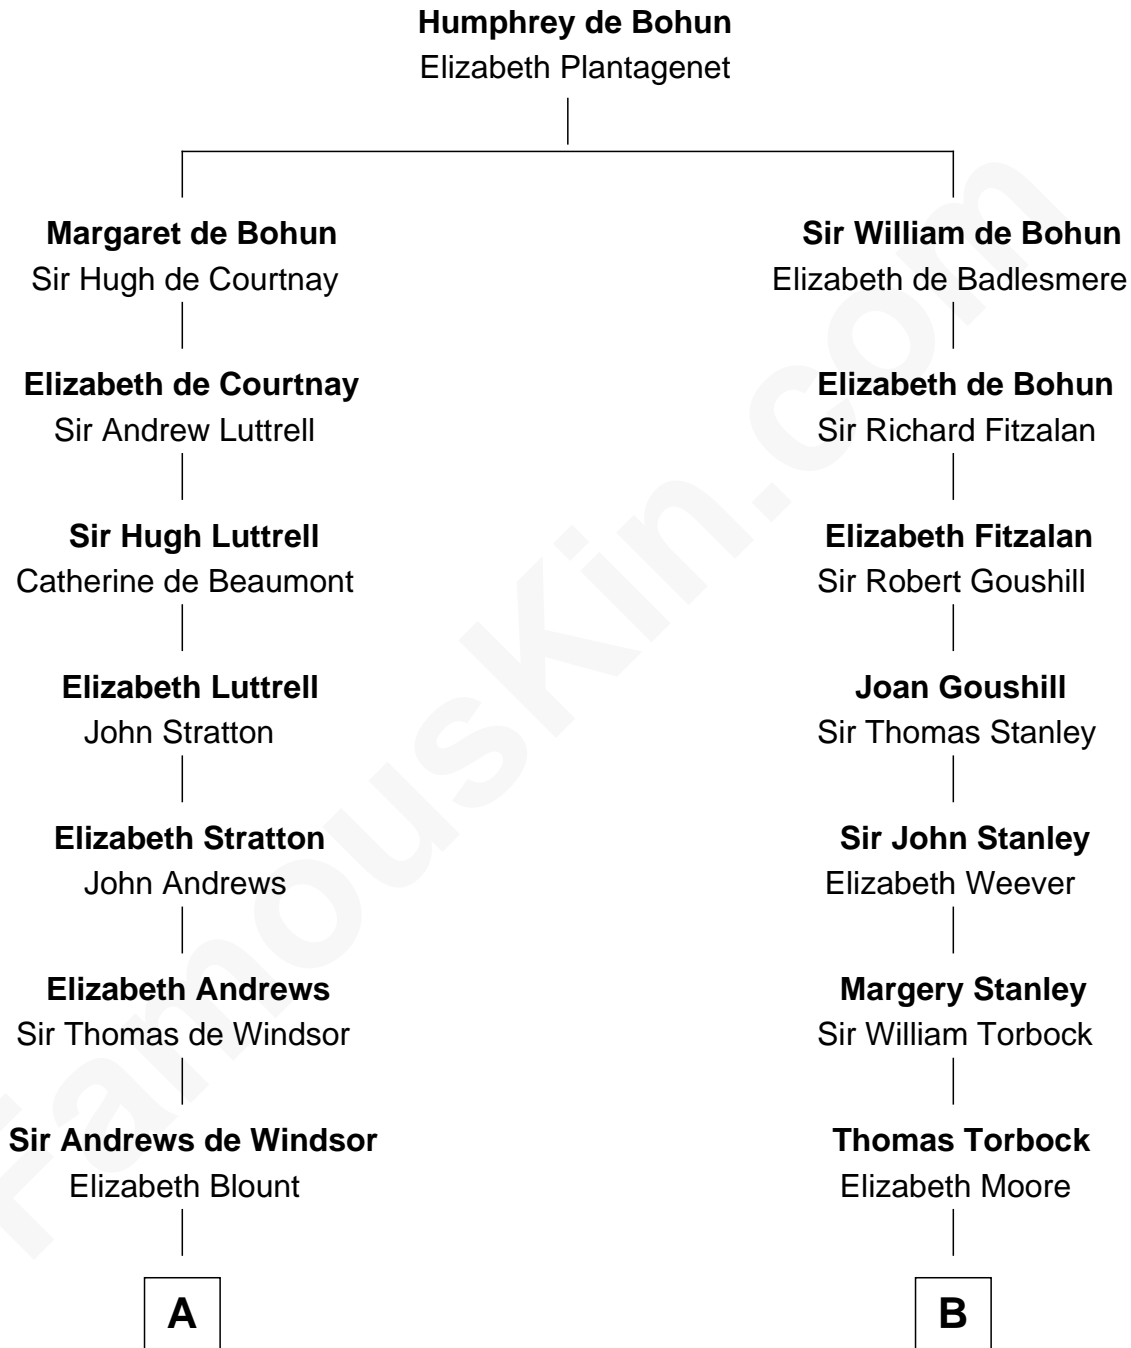

**FamousKin.com**  
**Relationship Chart of**  
**William Henry Harrison**  
*9th U.S. President*

**14th cousin 4 times removed of**  
**Juliette Gordon Low**  
*Founder of the Girl Scouts*

C

**Eleanor Lytle Kinzie**  
William Washington Gordon

**Juliette Gordon Low**  
*Founder of the Girl Scouts*

FamousKin.com