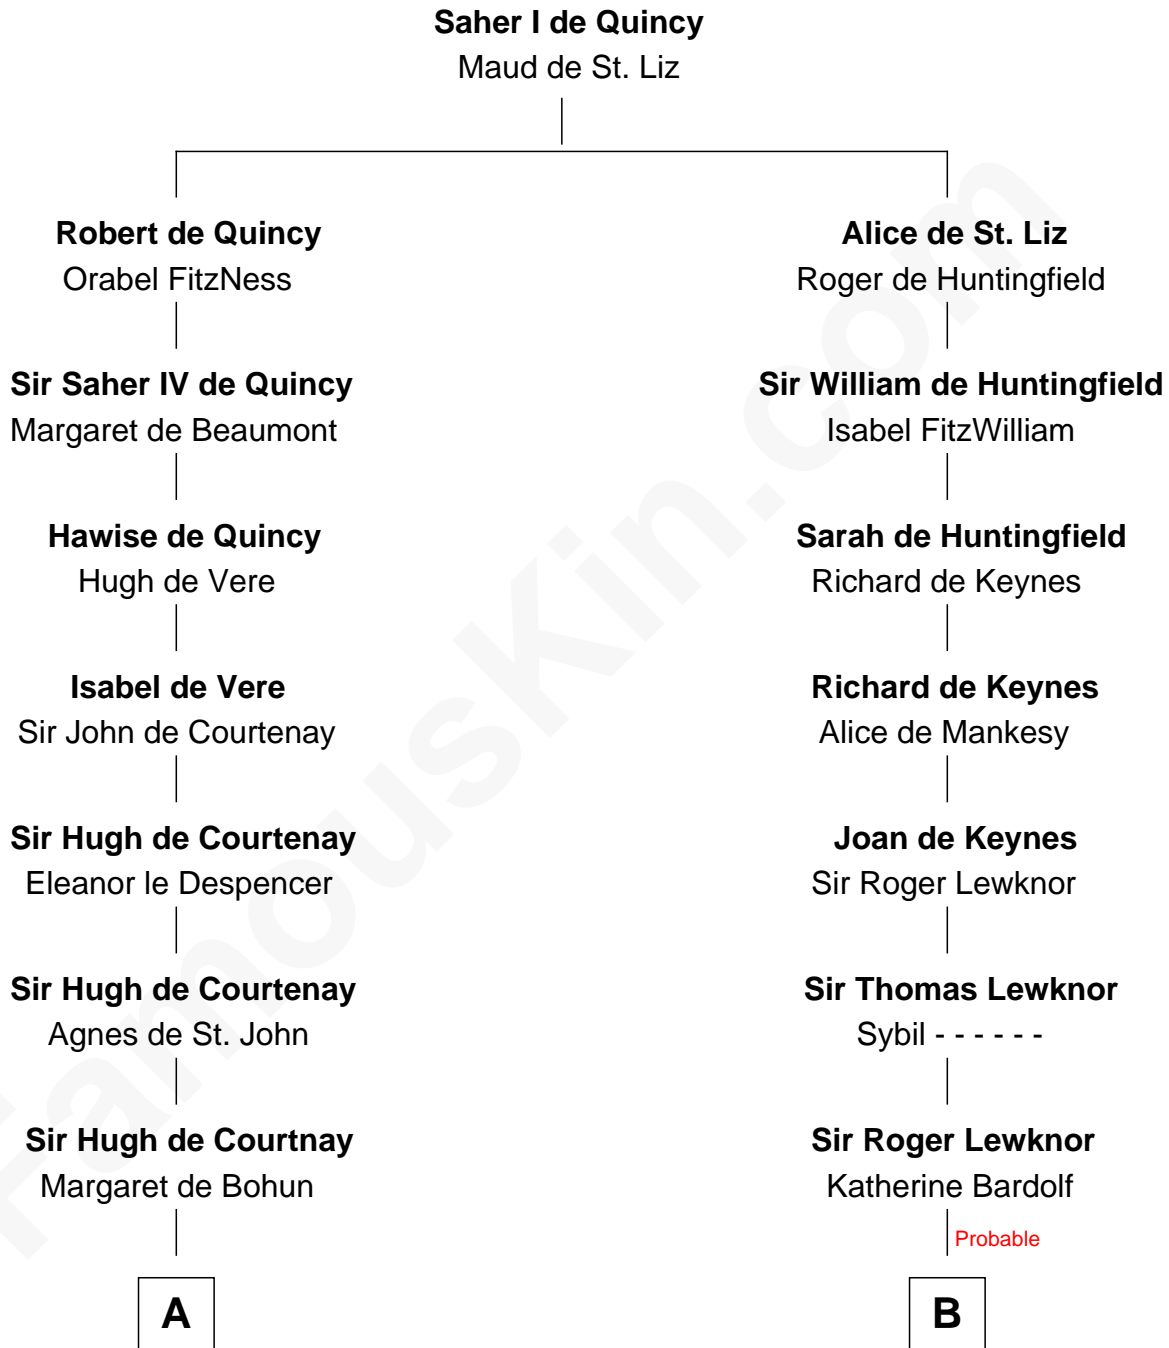

**FamousKin.com**  
**Relationship Chart of**  
**William Henry Harrison**  
*9th U.S. President*

20th cousin 1 time removed of  
**Benedict Arnold**  
*Traitor of the American Revolution*

**C**

**Col. Robert Carter**  
Elizabeth Landon

**Anne Carter**  
Benjamin Harrison

**Benjamin Harrison**  
Elizabeth Bassett

**William Henry Harrison**  
*9th U.S. President*

**D**

**Elizabeth Scudder**  
Samuel Lothrop

**Samuel Lathrop**  
Hannah Adgate

**Elizabeth Lathrop**  
John Waterman

**Hannah Waterman**  
Benedict Arnold

**Benedict Arnold**  
*Traitor of the American Revolution*