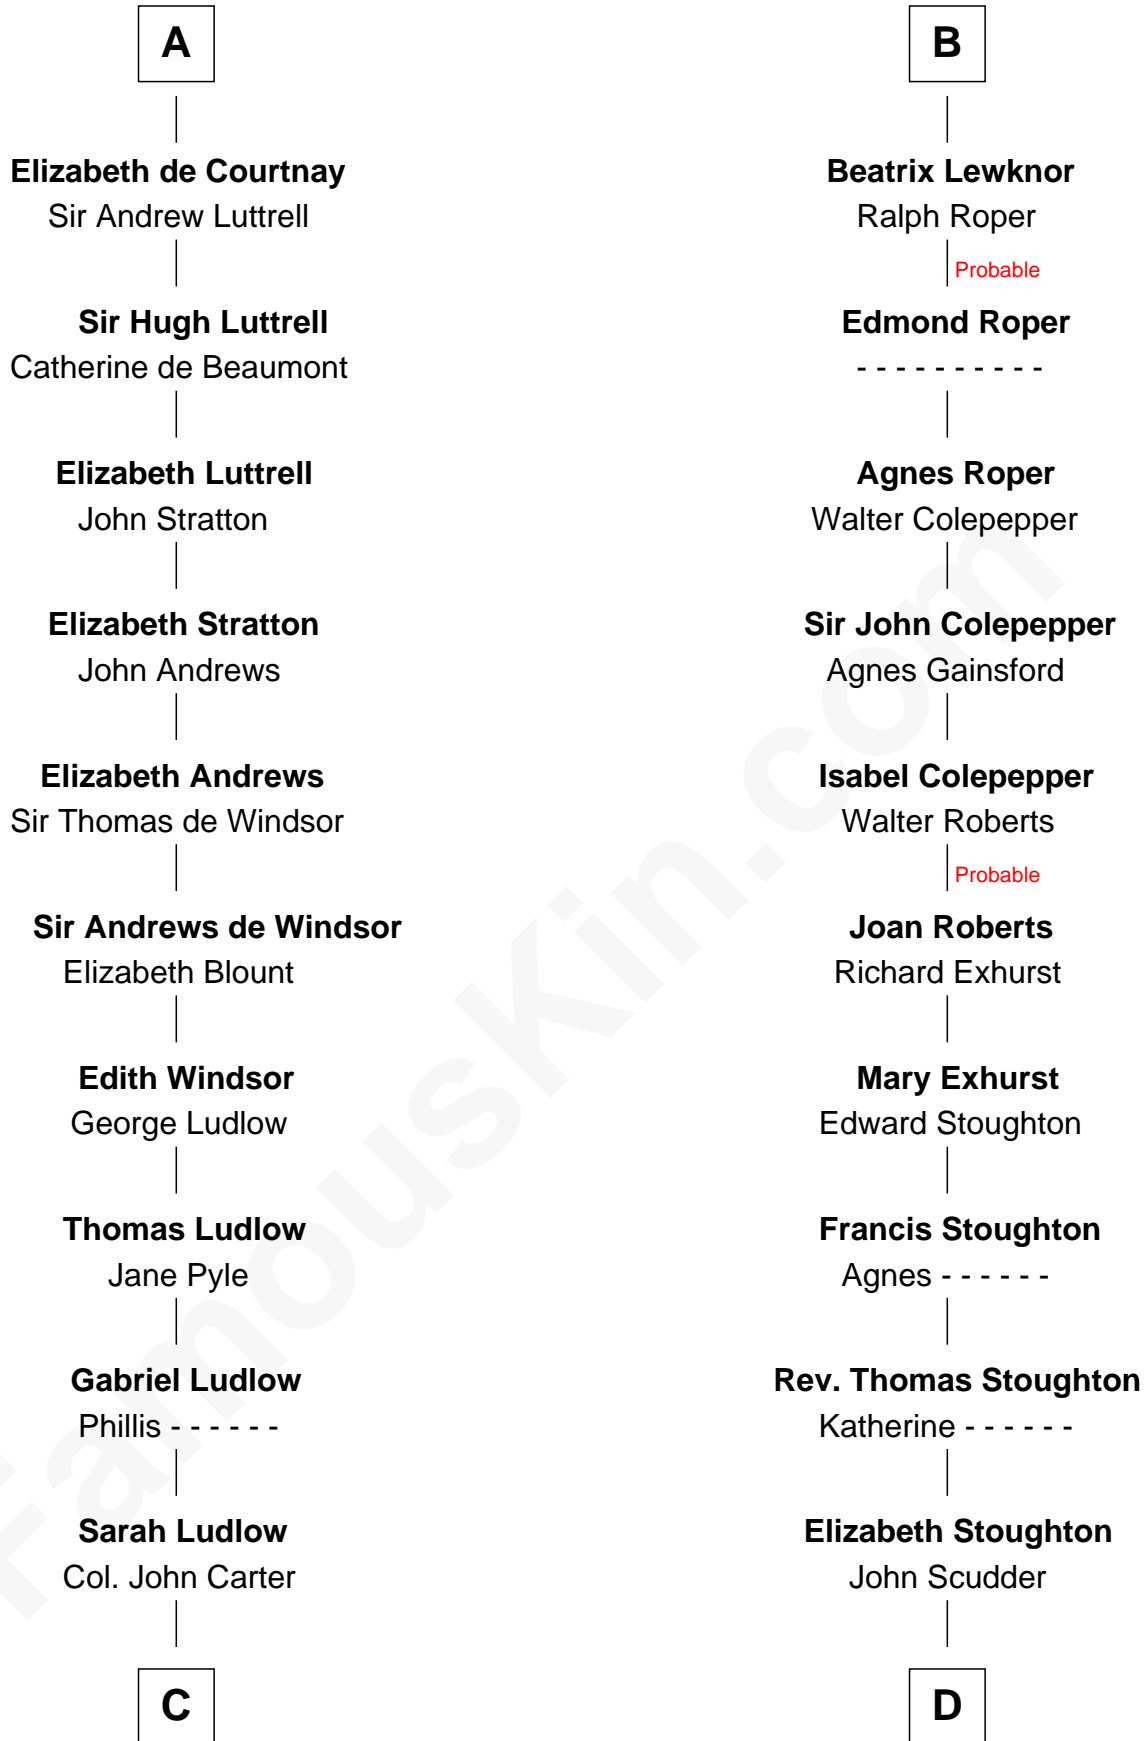

**FamousKin.com**  
**Relationship Chart of**  
**William Henry Harrison**  
*9th U.S. President*

20th cousin 1 time removed of  
**Benedict Arnold**  
*Traitor of the American Revolution*

**C**

**Col. Robert Carter**  
Elizabeth Landon

**Anne Carter**  
Benjamin Harrison

**Benjamin Harrison**  
Elizabeth Bassett

**William Henry Harrison**  
*9th U.S. President*

**D**

**Elizabeth Scudder**  
Samuel Lothrop

**Samuel Lathrop**  
Hannah Adgate

**Elizabeth Lathrop**  
John Waterman

**Hannah Waterman**  
Benedict Arnold

**Benedict Arnold**  
*Traitor of the American Revolution*