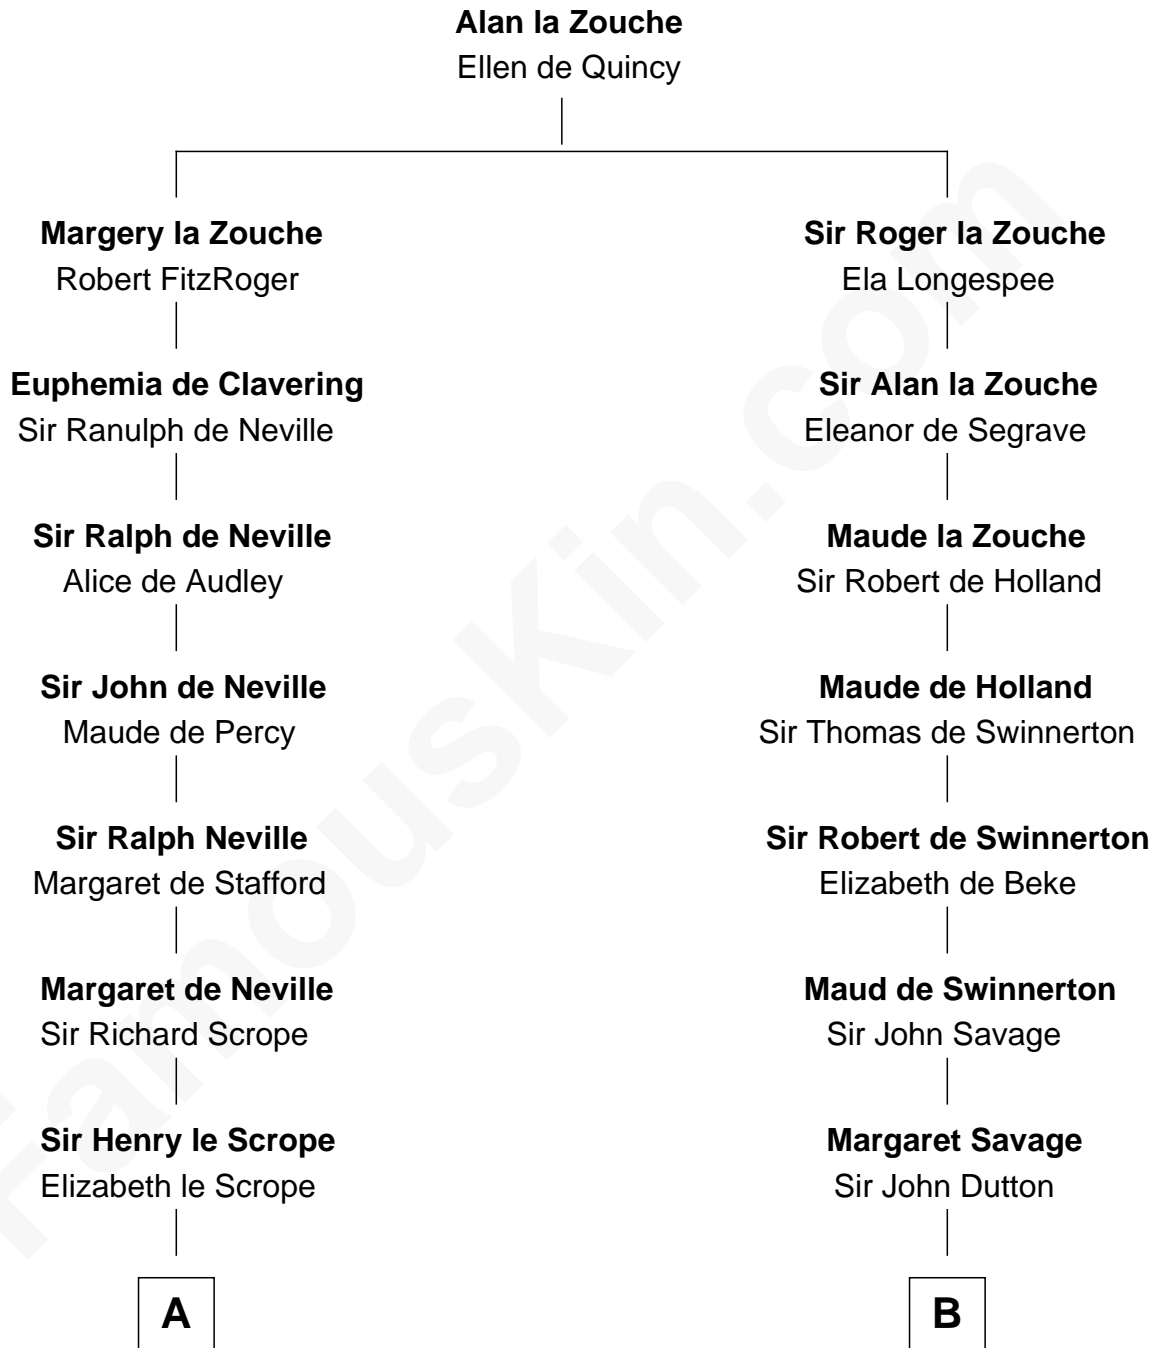

FamousKin.com
Relationship Chart of
William Henry Harrison
9th U.S. President

17th cousin 3 times removed of

Stephen A. Douglas
Participated in Lincoln-Douglas Debates

C

Benjamin Fiske
Susannah Briggs

Rev. Nathaniel Fiske
Sarah Arnold