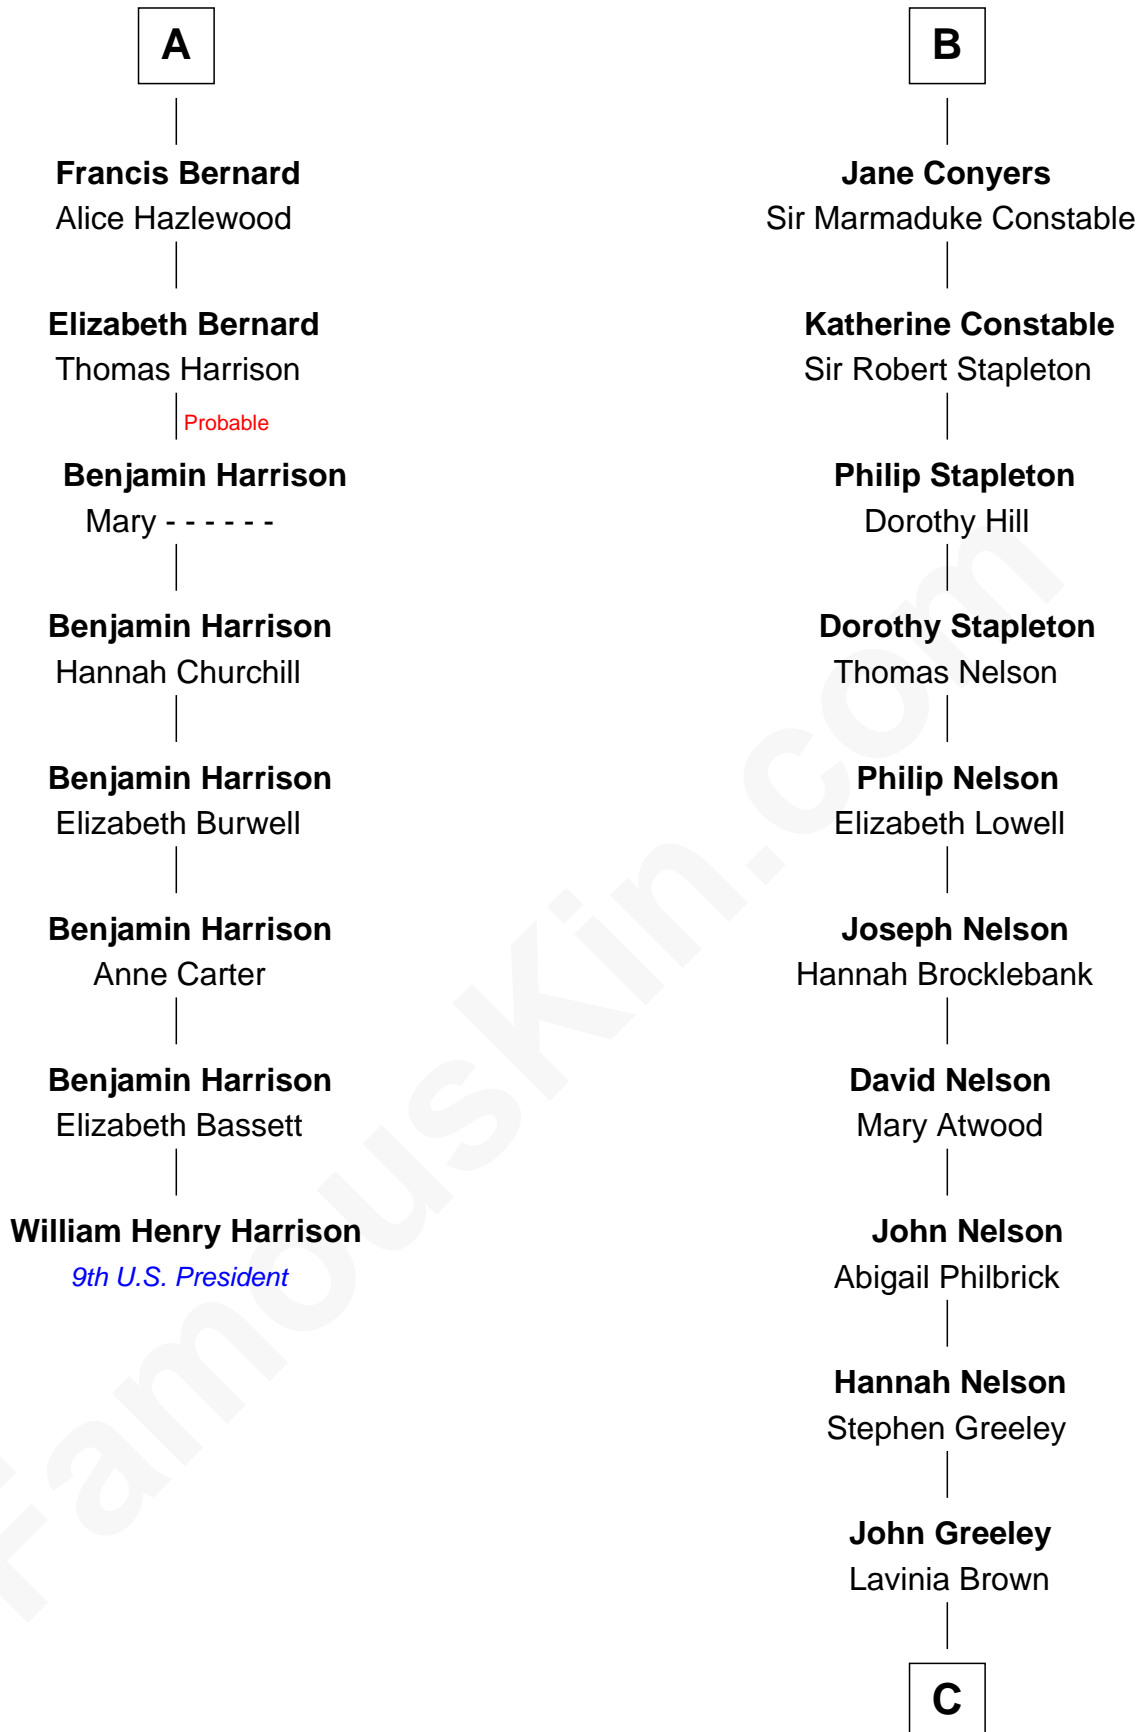

FamousKin.com
Relationship Chart of
William Henry Harrison
9th U.S. President

14th cousin 7 times removed of

Margot Kidder
TV and Movie Actress

Sir William de Ros
 Margery de Badlesmere

C

Justus Greeley
Margaret Rideout

Margaret Q. Greeley
Dr. David Powell

Margaret Powell
Sidney Jesse Kidder

Kendall Kidder
Jocelyn Mary Wilson

Margot Kidder
TV and Movie Actress

FamousKin.com