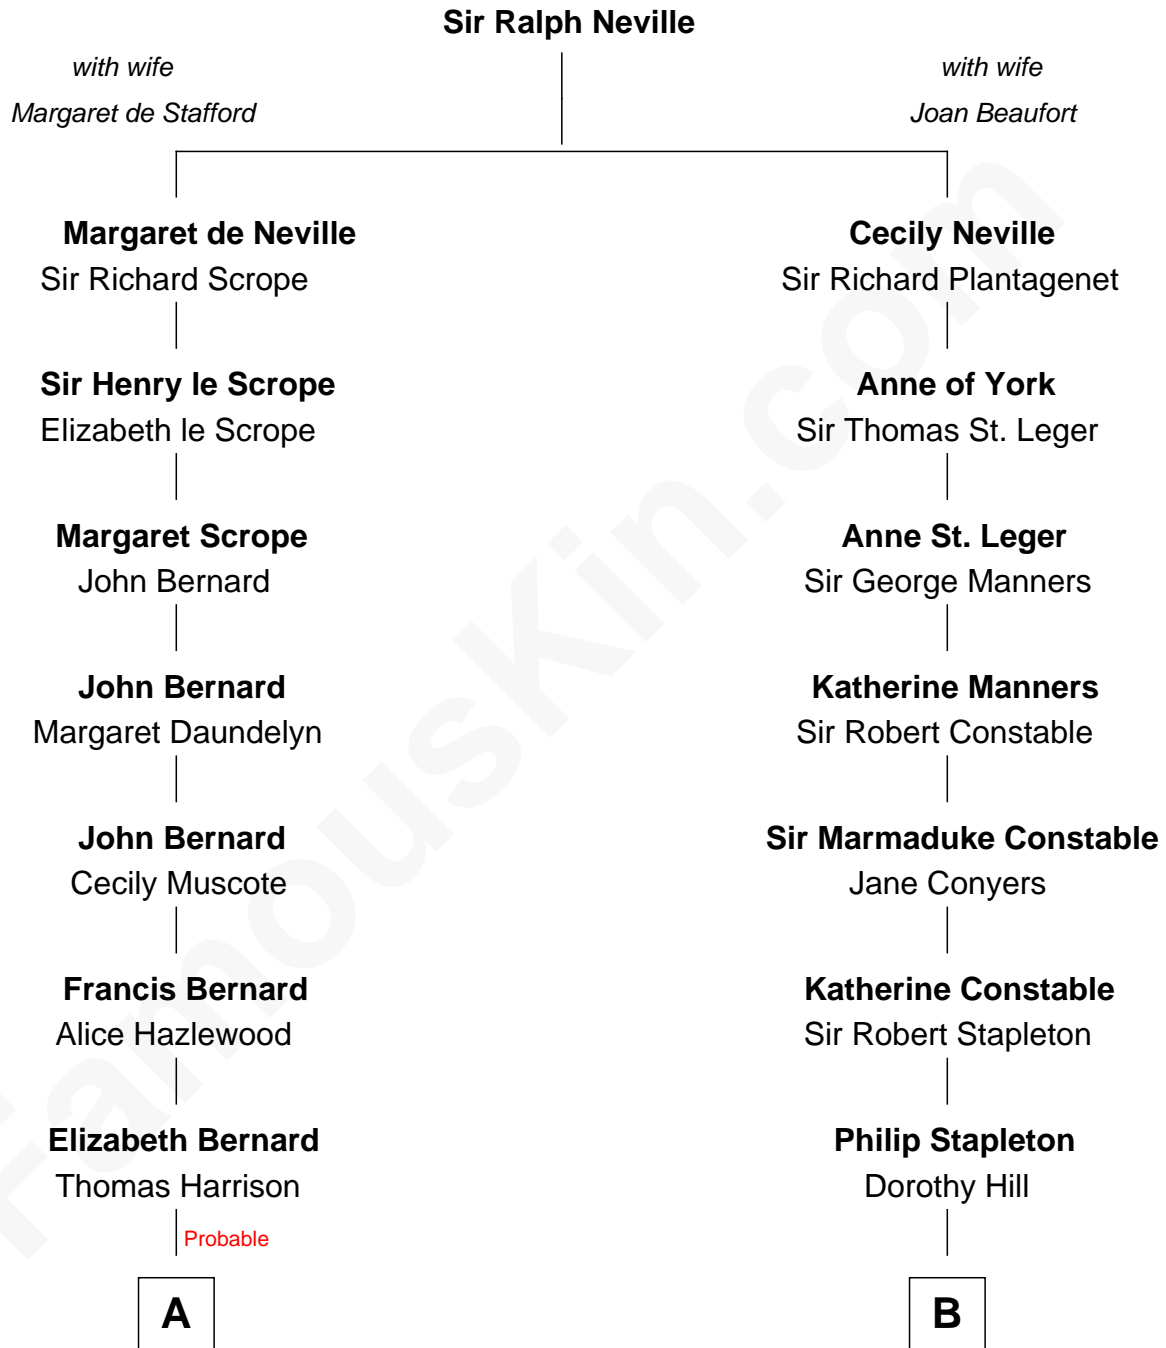

FamousKin.com

Relationship Chart of

William Henry Harrison

9th U.S. President

12th cousin 6 times removed of

Margot Kidder
TV and Movie Actress

C

Kendall Kidder
Jocelyn Mary Wilson