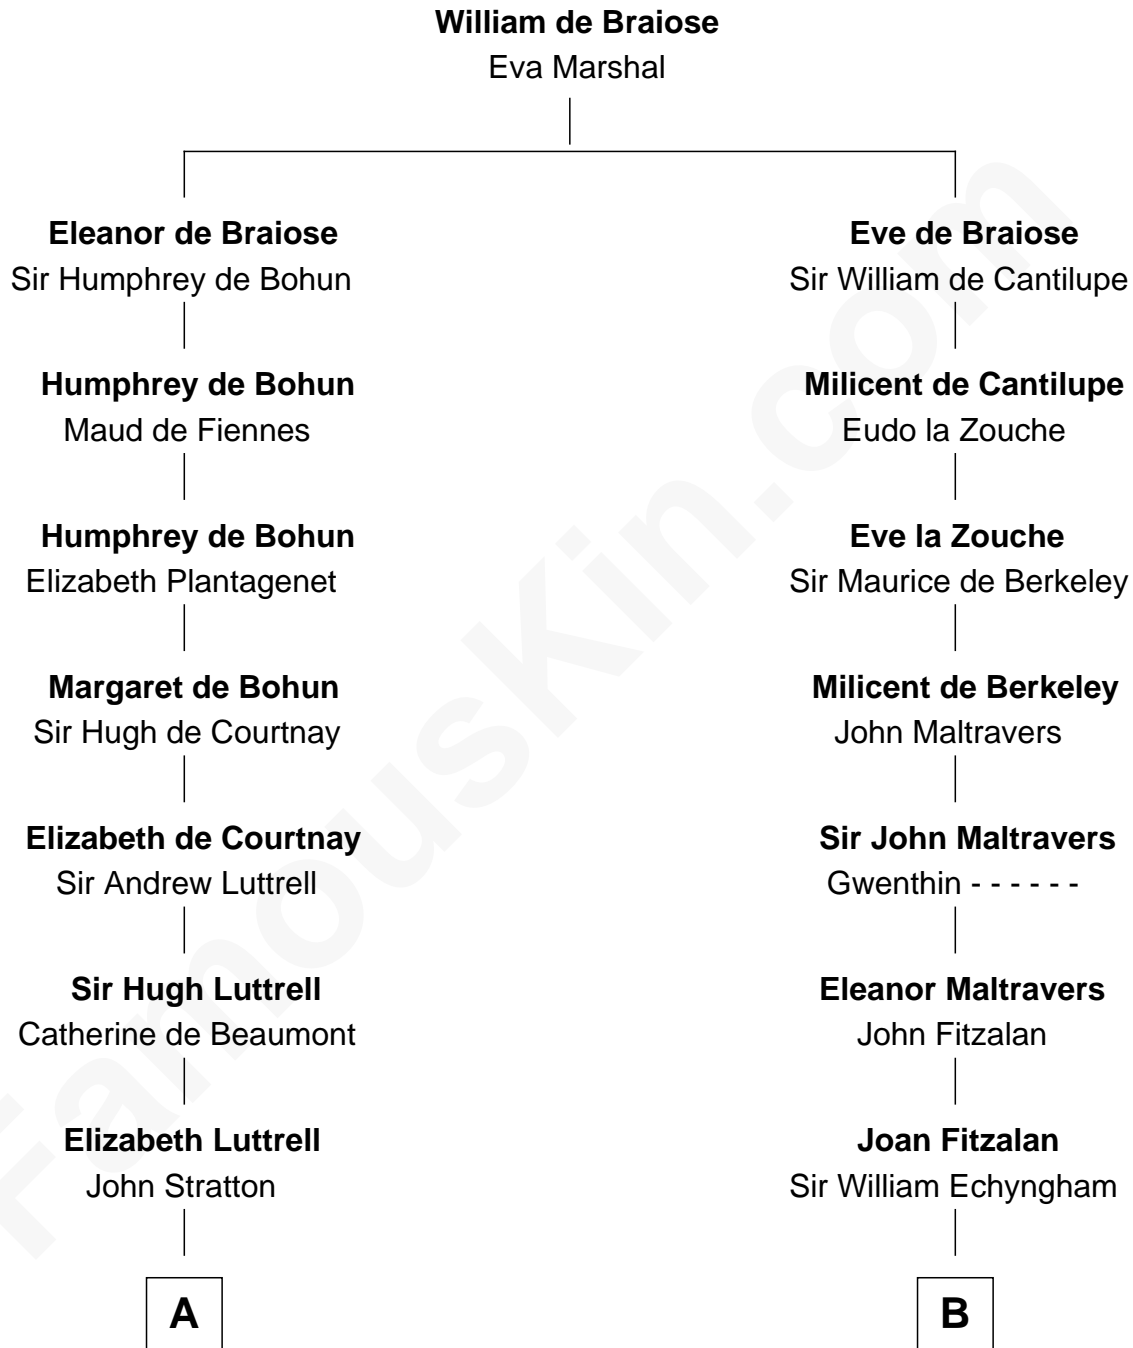

FamousKin.com
Relationship Chart of
William Henry Harrison
9th U.S. President

17th cousin 2 times removed of
Samuel Cony
31st Governor of Maine

C

Samuel Coney
Susanna Johnson

Samuel Coney
Susan Bowdoin Coney

Samuel Coney
31st Governor of Maine

FamousKin.com