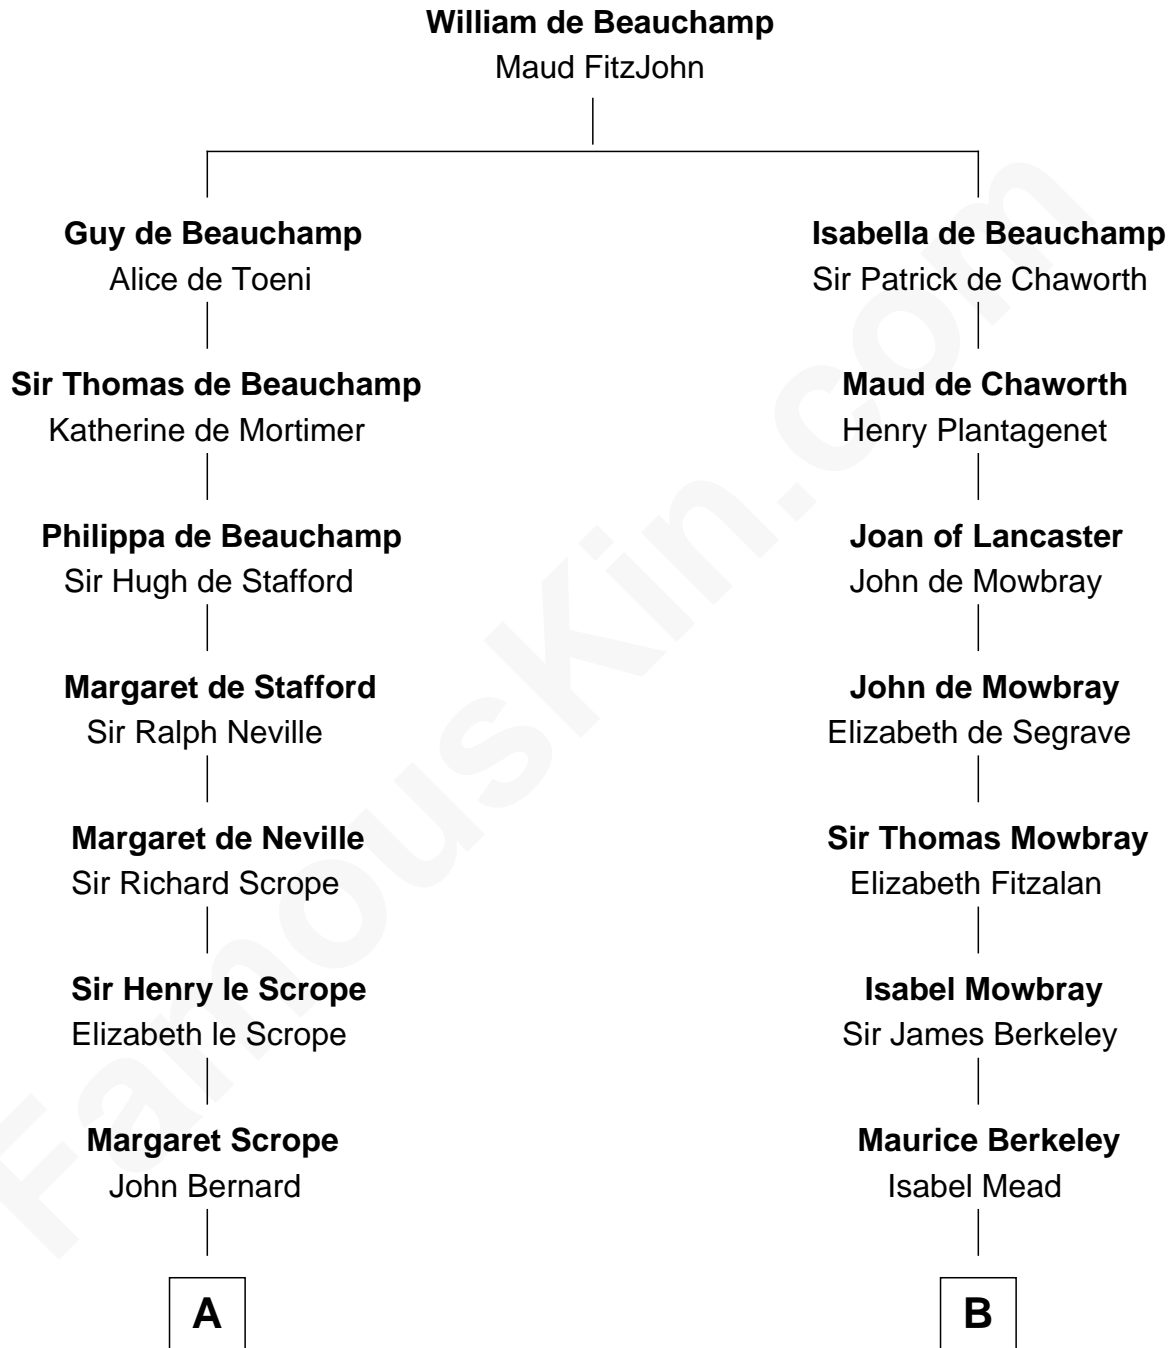

FamousKin.com
Relationship Chart of
William Henry Harrison
9th U.S. President

16th cousin 4 times removed of
General Douglas MacArthur
U.S. Army - World War II

C

Benjamin Barney Belcher

Olive - - - - -

Aurelia Belcher

Arthur MacArthur

Gen. Arthur MacArthur

Mary Pinckney Hardy

General Douglas MacArthur

U.S. Army - World War II

FamousKin.com