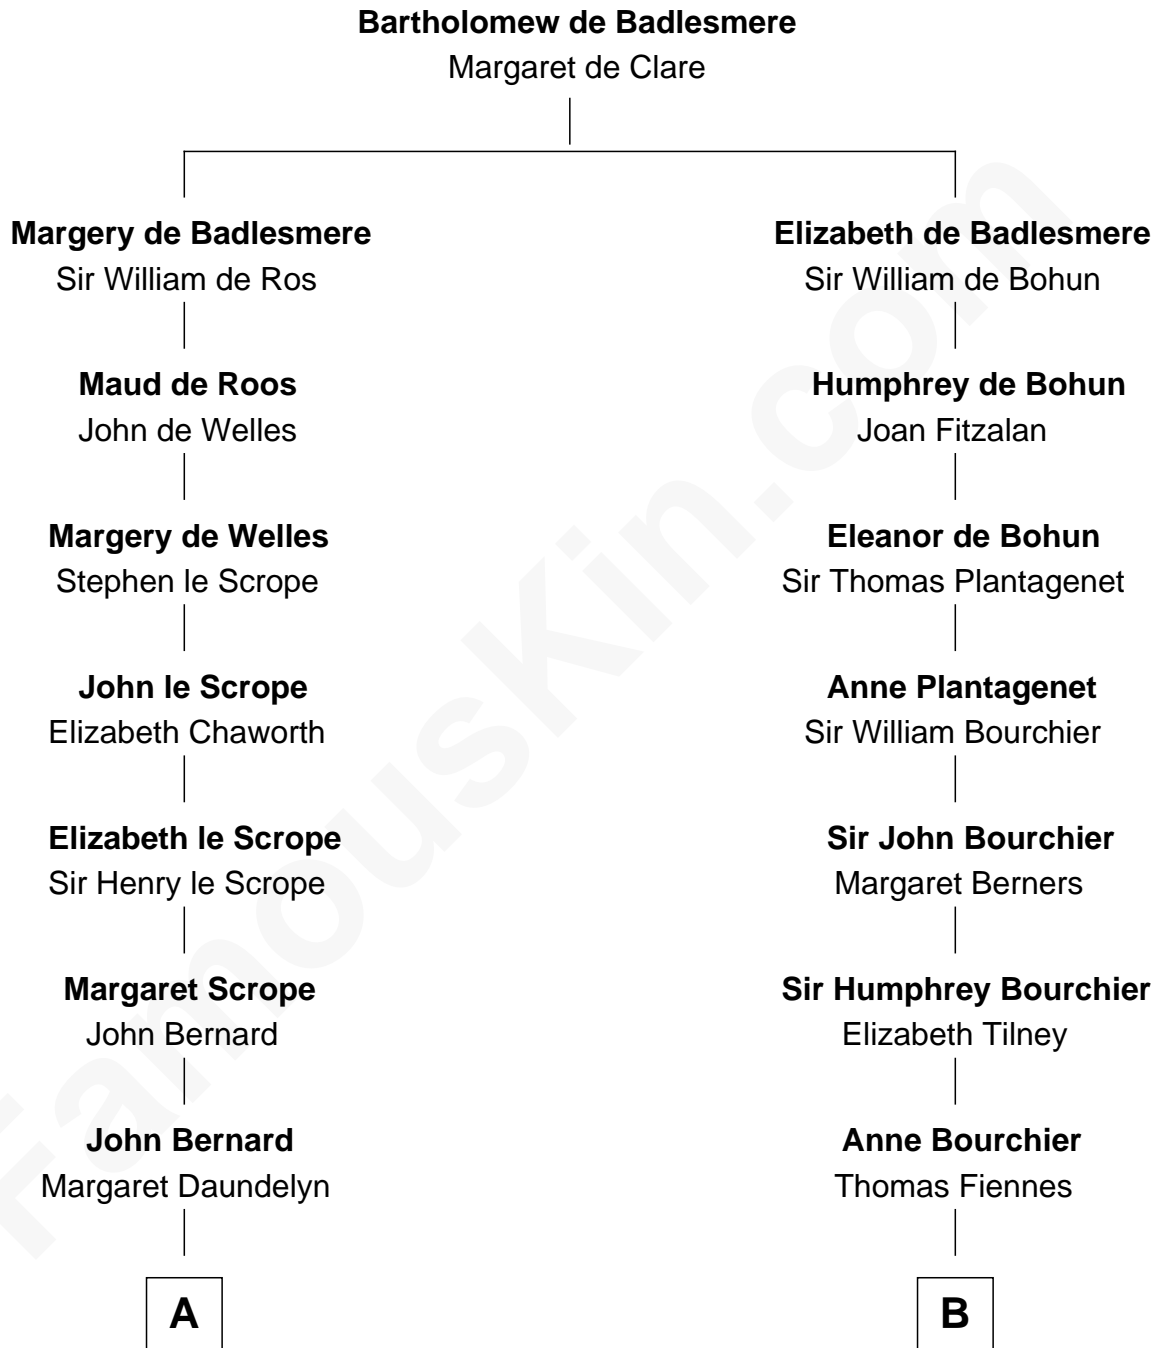

**FamousKin.com**  
**Relationship Chart of**  
**William Henry Harrison**  
*9th U.S. President*

15th cousin 5 times removed of  
**Frank Lloyd Wright**  
*American Architect*

**C**

—  
**Martha Hubbard**

David Wright  
—

**Rev. David Wright**

Abigail Goddard  
—

**William Carey Wright**

Anna Lloyd Jones  
—

**Frank Lloyd Wright**

*American Architect*

FamousKin.com