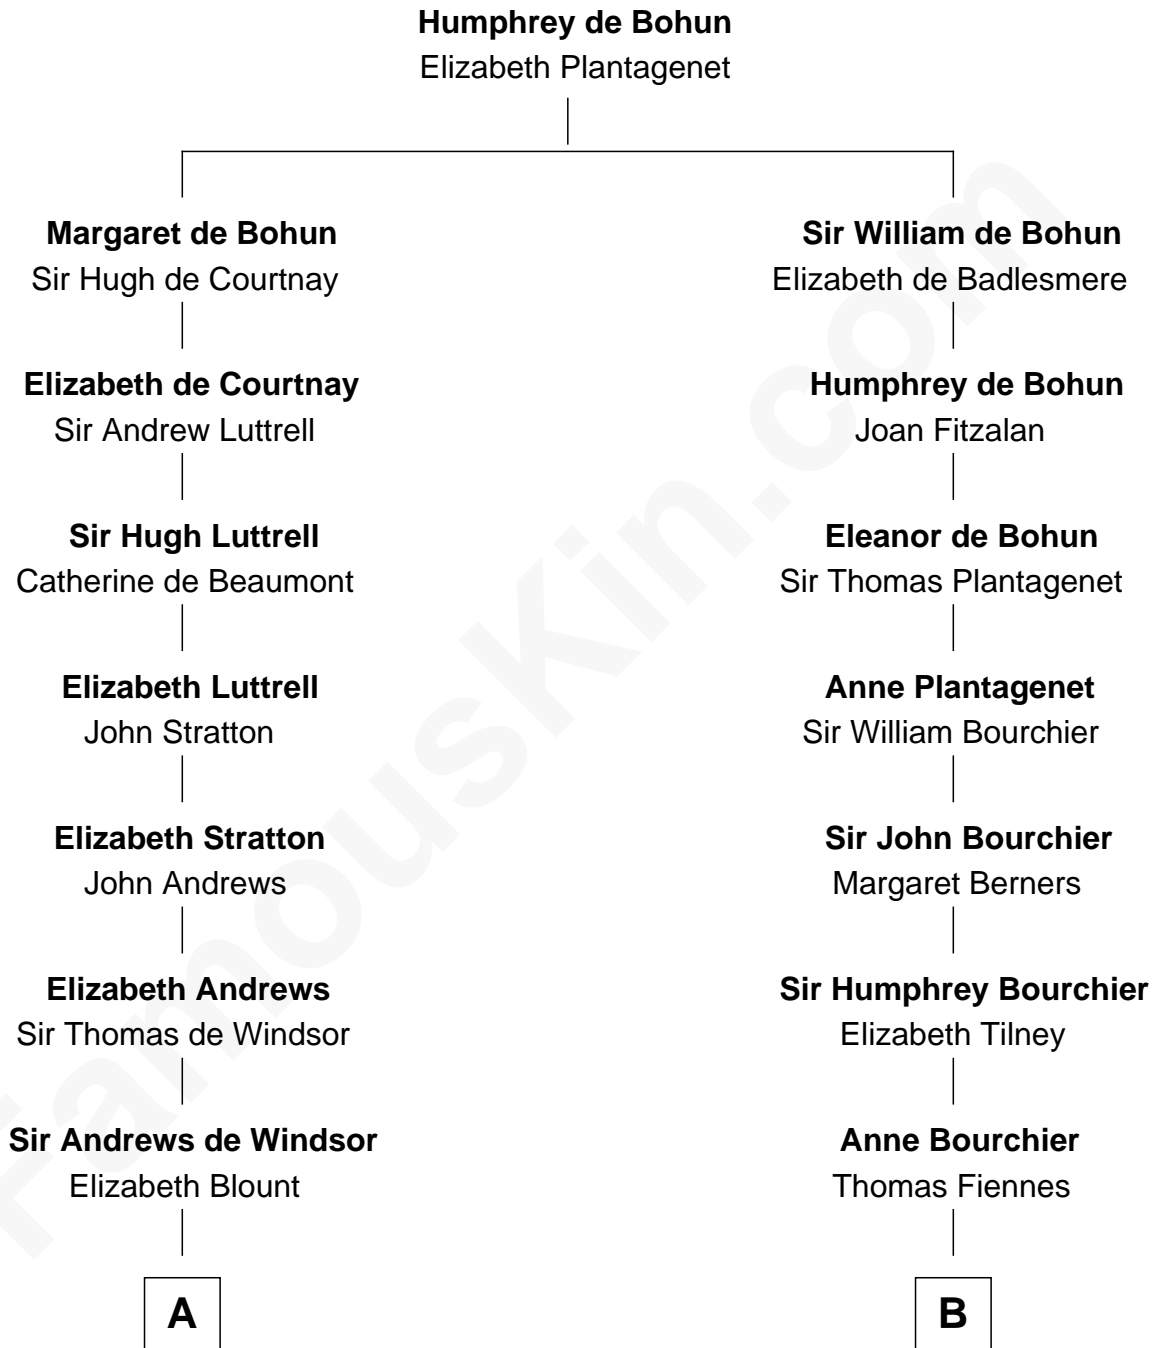

FamousKin.com
Relationship Chart of
William Henry Harrison
9th U.S. President

14th cousin 6 times removed of
Frank Lloyd Wright
American Architect

C

—
Martha Hubbard

David Wright
—

Rev. David Wright

Abigail Goddard
—

William Carey Wright

Anna Lloyd Jones
—

Frank Lloyd Wright

American Architect

FamousKin.com