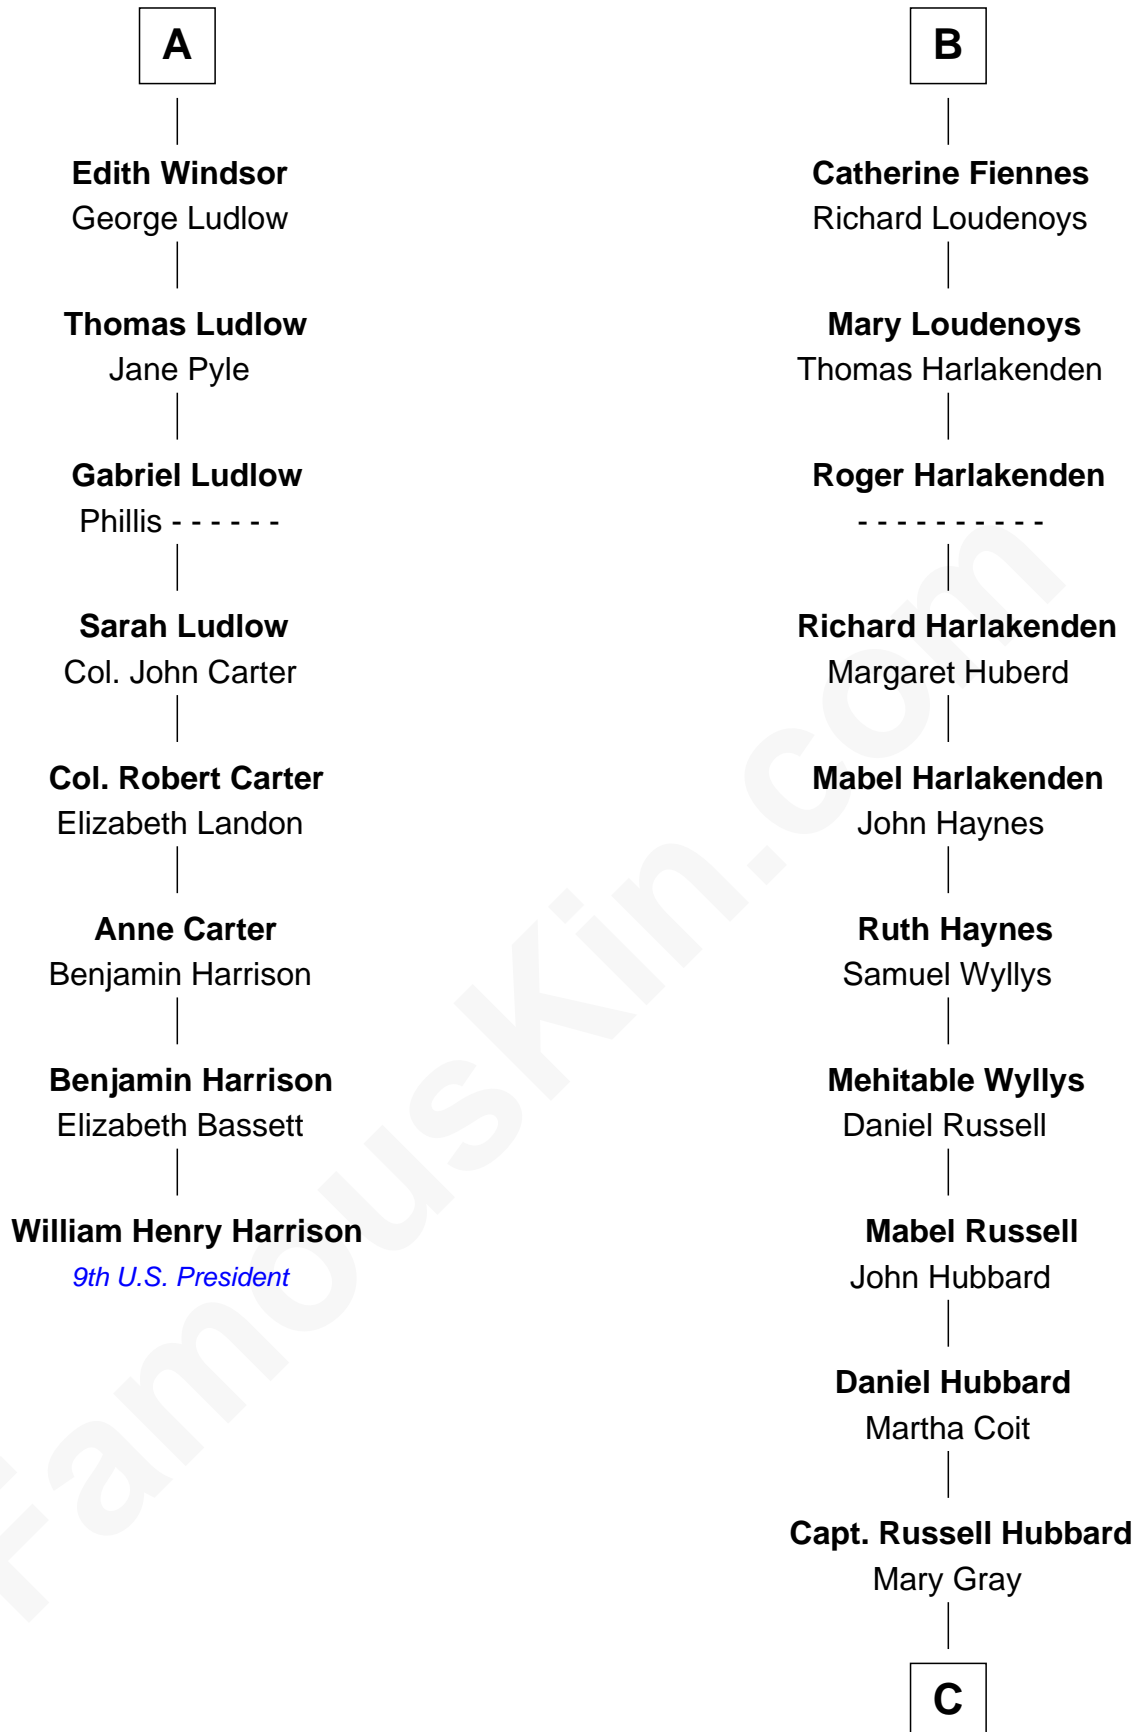

FamousKin.com
Relationship Chart of
William Henry Harrison
9th U.S. President

14th cousin 6 times removed of
Frank Lloyd Wright
American Architect

C

—
Martha Hubbard

David Wright
—

Rev. David Wright

Abigail Goddard
—

William Carey Wright

Anna Lloyd Jones
—

Frank Lloyd Wright

American Architect

FamousKin.com