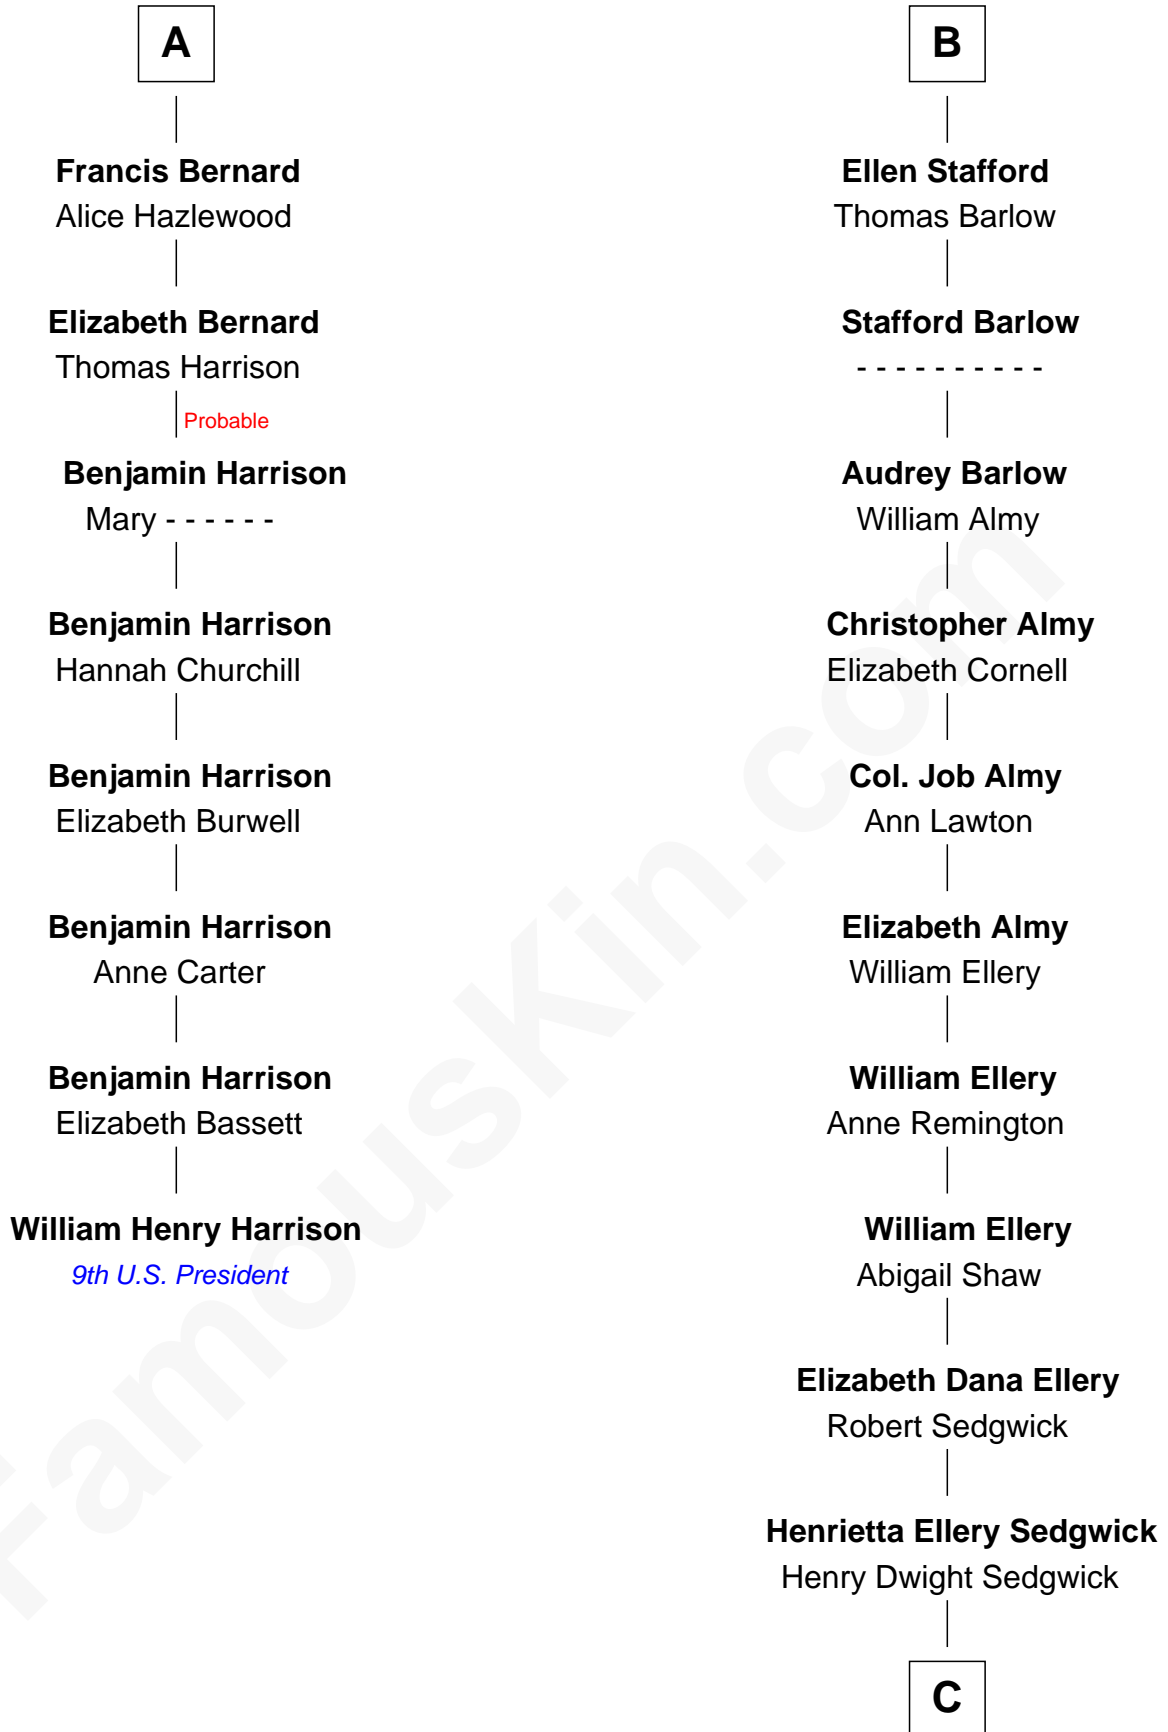

**FamousKin.com**  
**Relationship Chart of**  
**William Henry Harrison**  
*9th U.S. President*

14th cousin 6 times removed of

**Kyra Sedgwick**  
*TV and Movie Actress*

**C**

**Henry Dwight Sedgwick**

Sarah May Minturn

**Robert Minturn Sedgwick**

Helen Peabody

**Henry Dwight Sedgwick**

Patricia Ann Rosenwald

**Kyra Sedgwick**

*TV and Movie Actress*