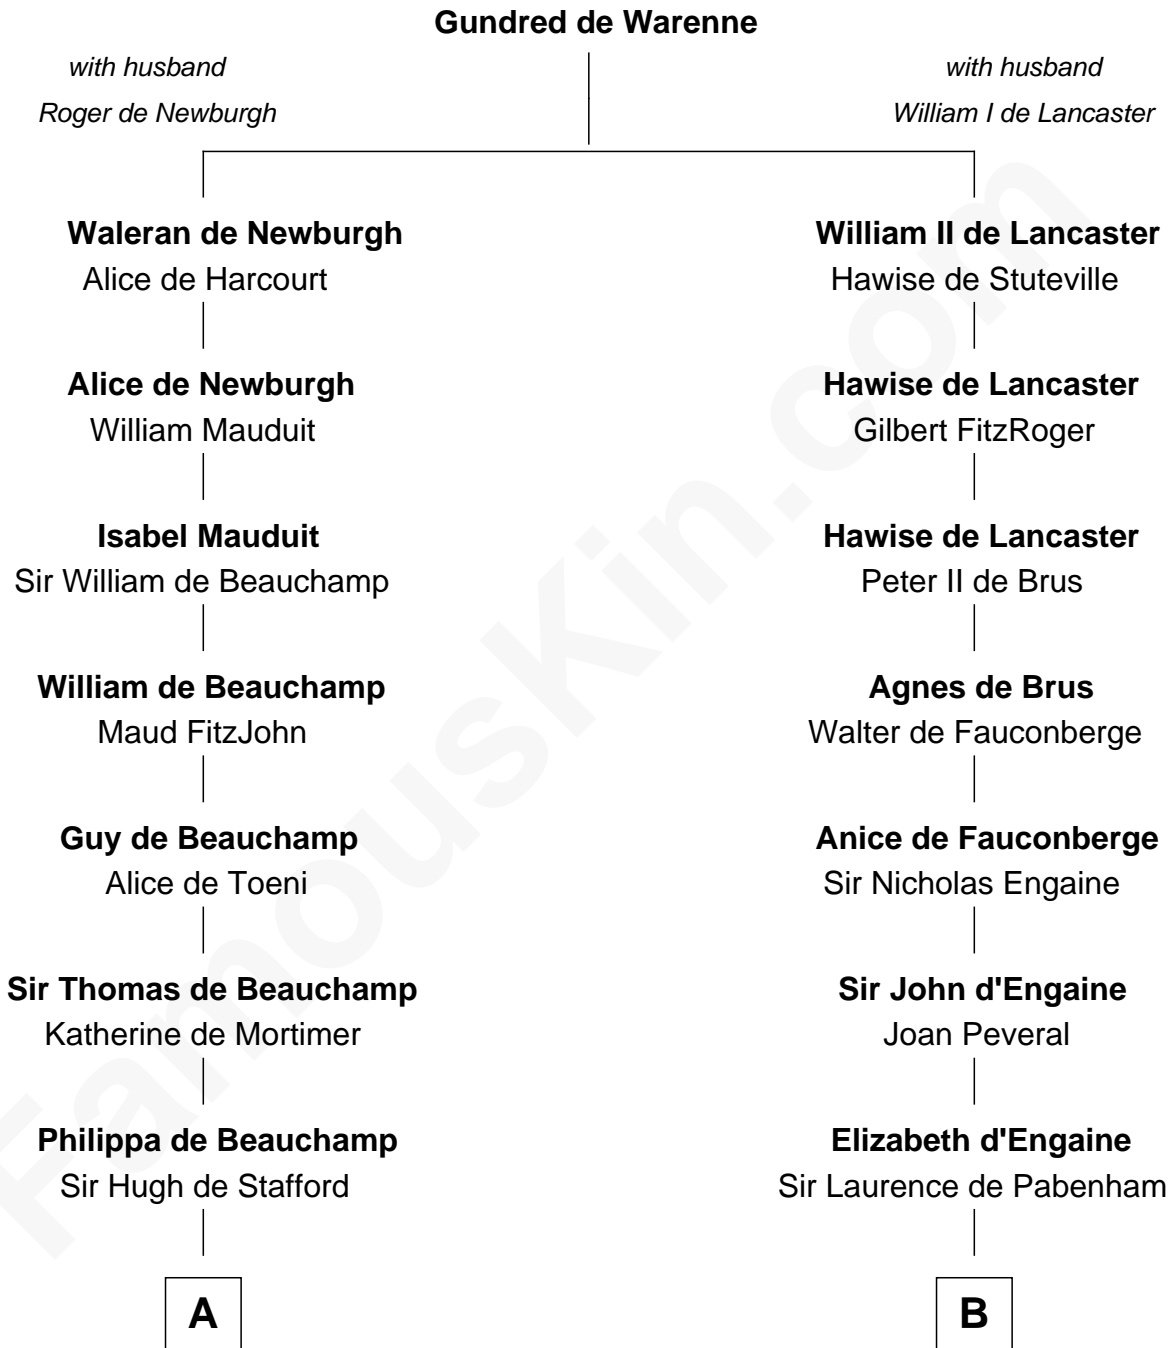

FamousKin.com
Relationship Chart of
William Henry Harrison
9th U.S. President

18th cousin 2 times removed of
William Ellery
Signer of the Declaration of Independence

C

Benjamin Harrison
Elizabeth Burwell

Benjamin Harrison
Anne Carter

Benjamin Harrison
Elizabeth Bassett

William Henry Harrison
9th U.S. President

D

Elizabeth Almy
William Ellery

William Ellery
Signer of Declaration of Independence

FamousKin.com