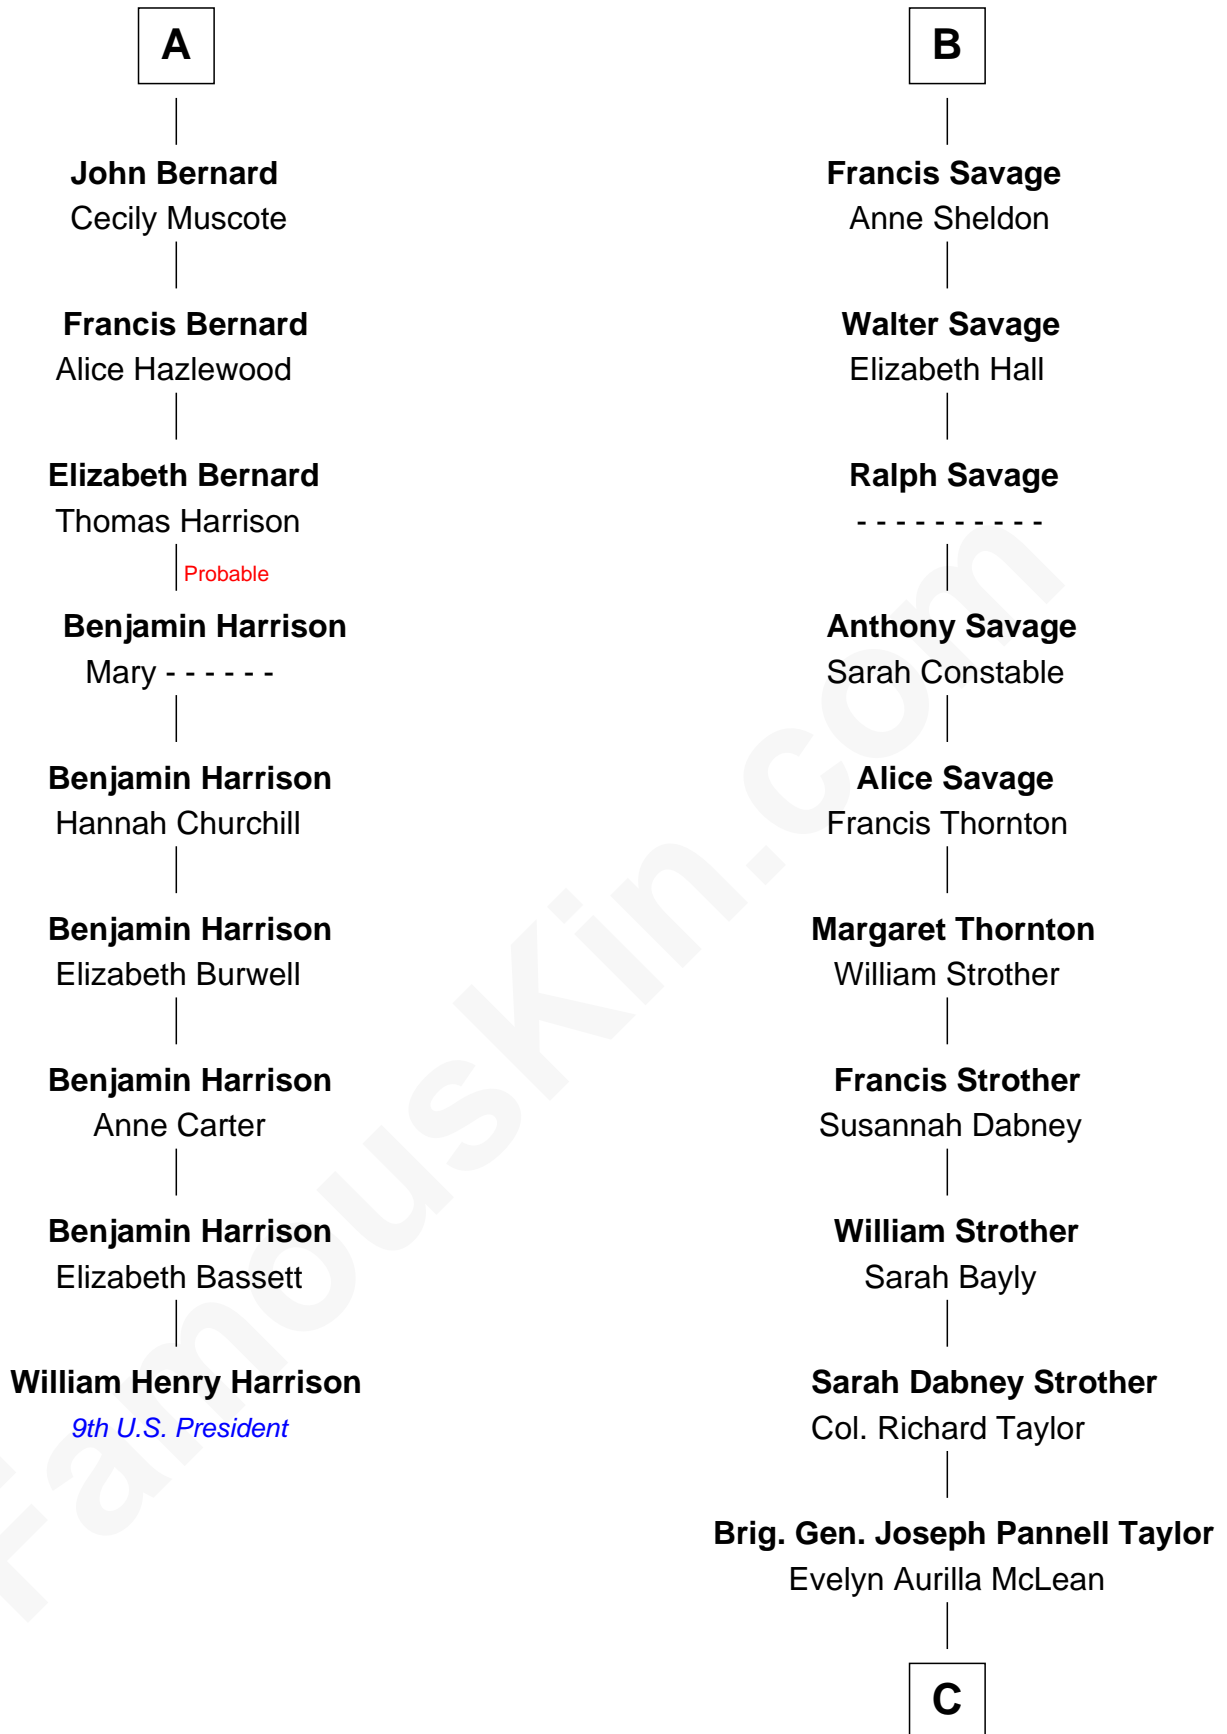

**FamousKin.com**  
**Relationship Chart of**  
**William Henry Harrison**  
*9th U.S. President*

15th cousin 6 times removed of  
**Parker Stevenson**  
*TV and Movie Actor*

**C**

**Col. Joseph Hancock Taylor**

Mary Montgomery Meigs

**Evelyn Taylor**

Eli Kirk Price

**Philip Price**

Sarah Meade Harrison

**Sarah Meade Price**

Richard Stevenson Parker

**Parker Stevenson**