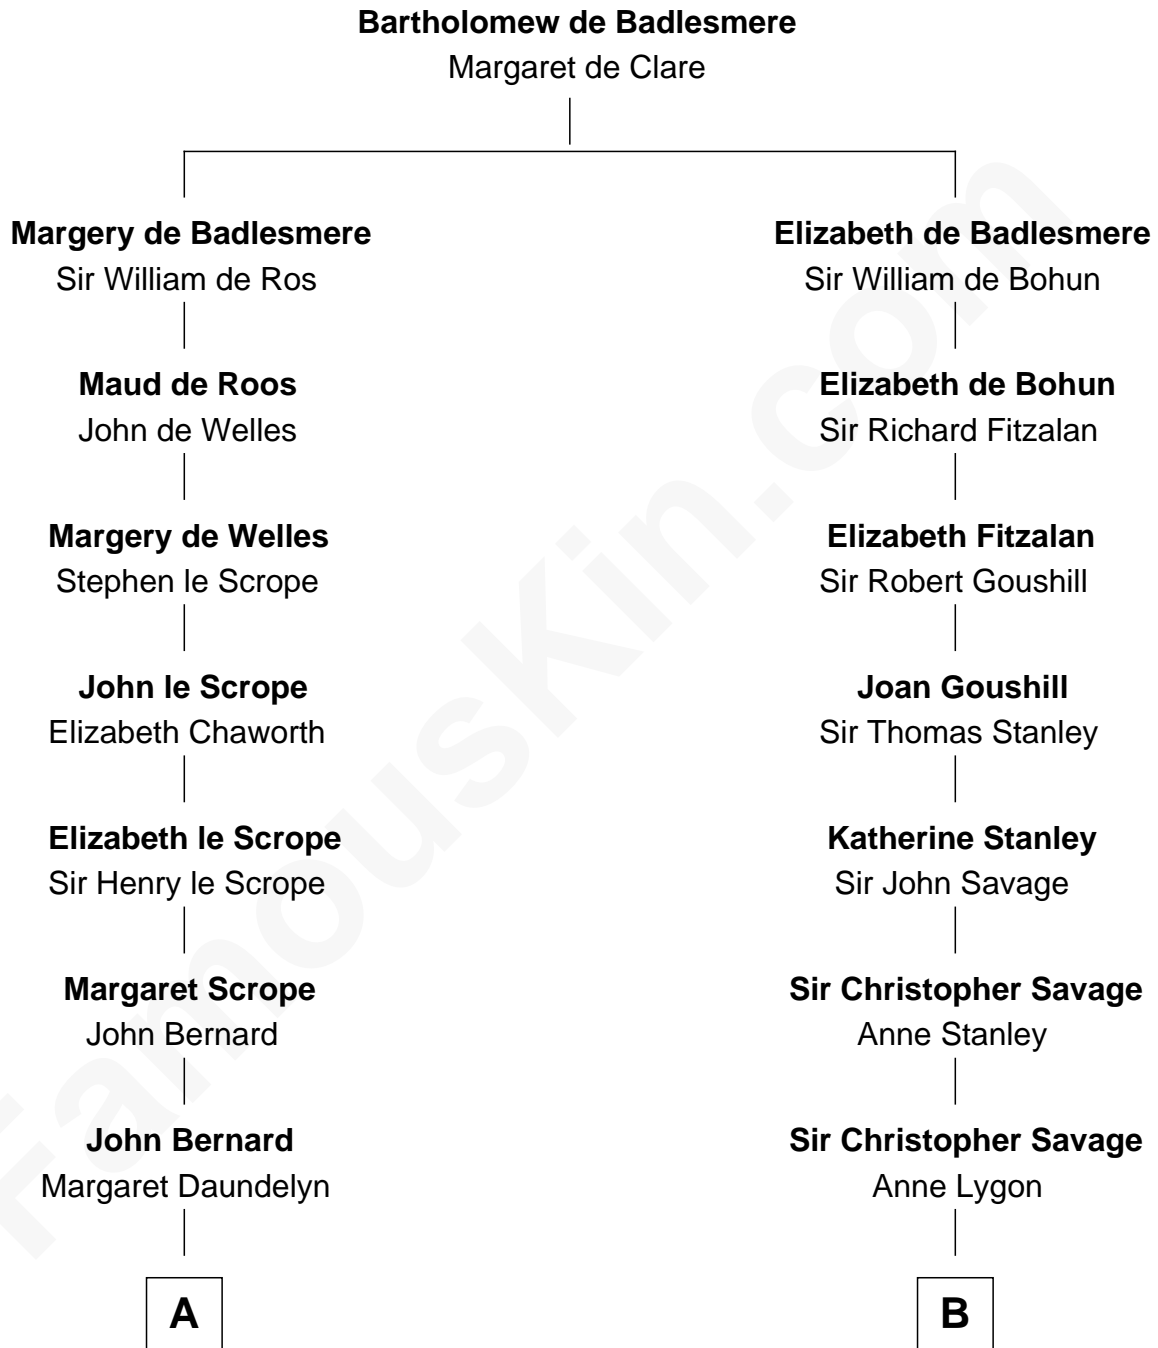

**FamousKin.com**  
**Relationship Chart of**  
**William Henry Harrison**  
*9th U.S. President*

15th cousin 6 times removed of  
**Parker Stevenson**  
*TV and Movie Actor*

**C**

**Col. Joseph Hancock Taylor**

Mary Montgomery Meigs

**Evelyn Taylor**

Eli Kirk Price

**Philip Price**

Sarah Meade Harrison

**Sarah Meade Price**

Richard Stevenson Parker

**Parker Stevenson**

*TV and Movie Actor*