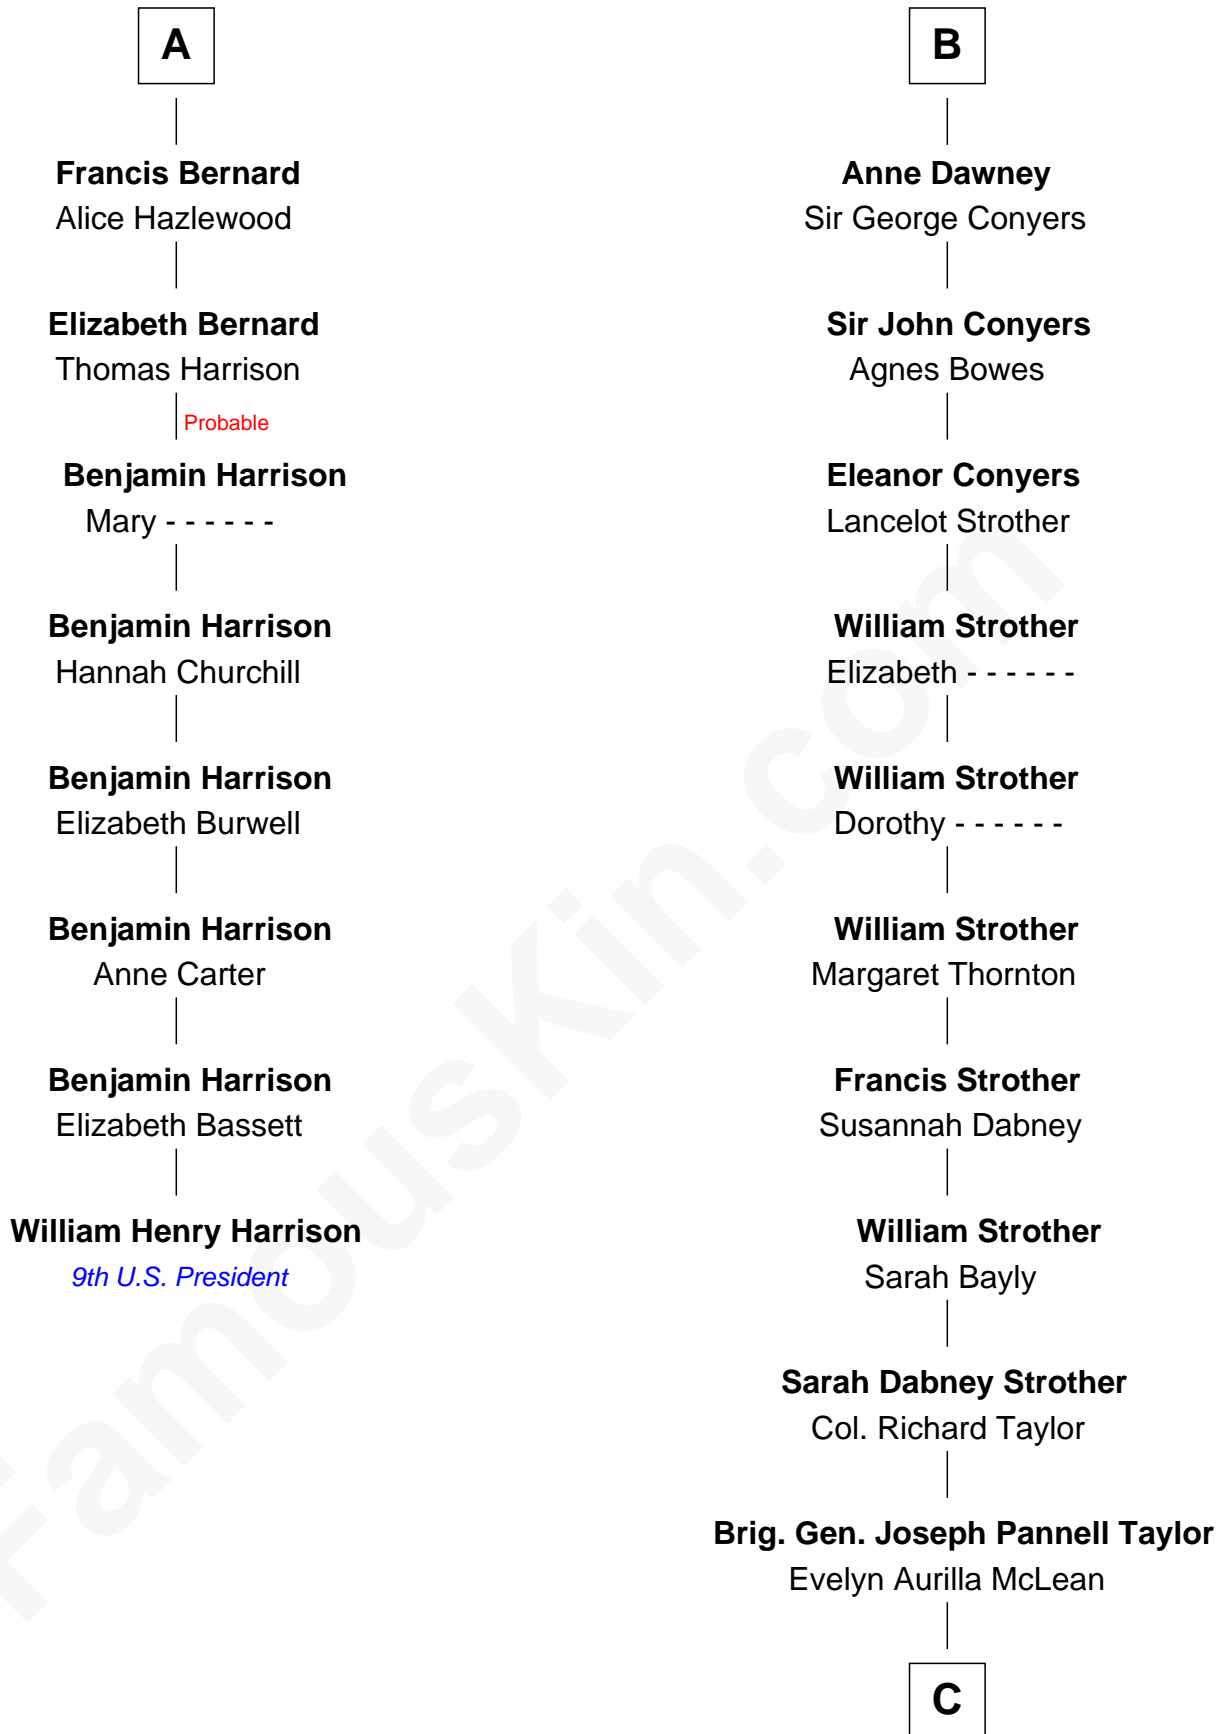

**FamousKin.com**  
**Relationship Chart of**  
**William Henry Harrison**  
*9th U.S. President*

14th cousin 7 times removed of

**Parker Stevenson**  
*TV and Movie Actor*

**C**

**Col. Joseph Hancock Taylor**

Mary Montgomery Meigs

**Evelyn Taylor**

Eli Kirk Price

**Philip Price**

Sarah Meade Harrison

**Sarah Meade Price**

Richard Stevenson Parker

**Parker Stevenson**