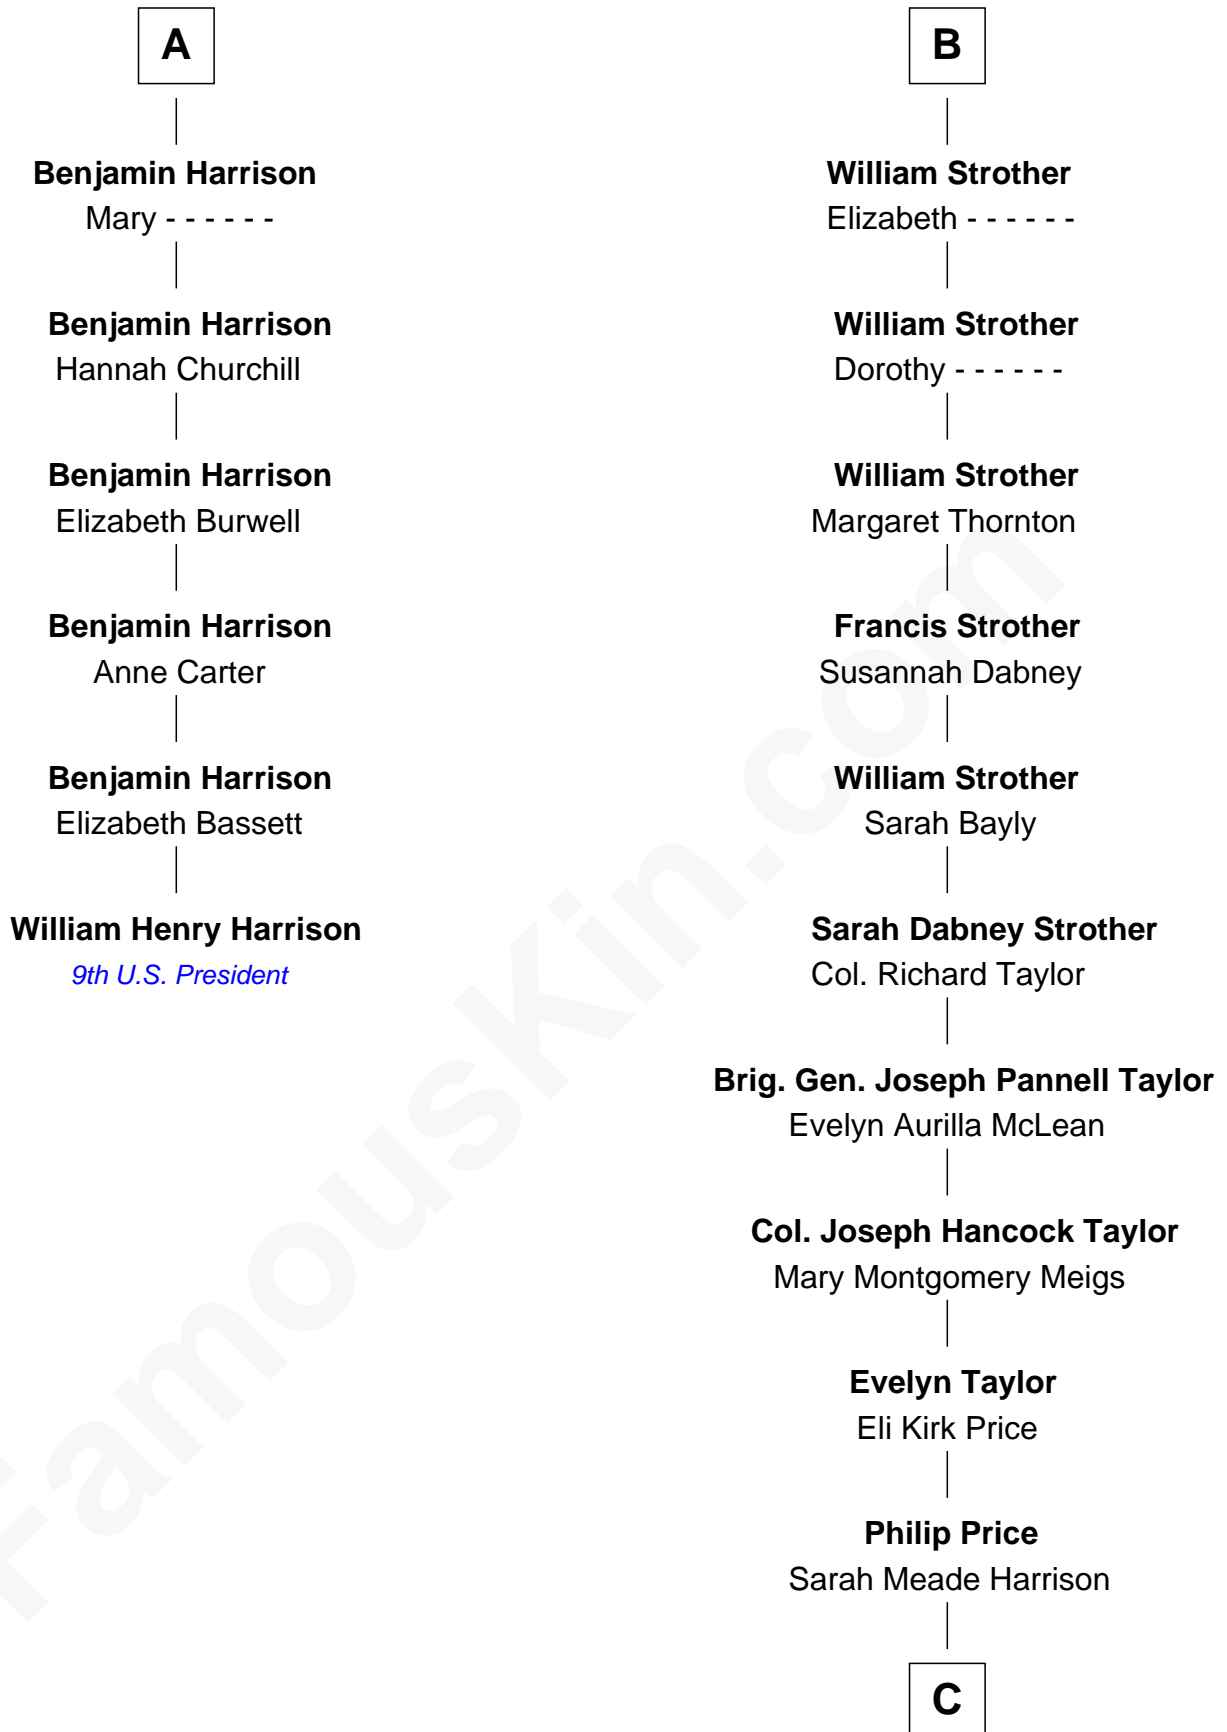

FamousKin.com

Relationship Chart of

William Henry Harrison

9th U.S. President

12th cousin 6 times removed of

Parker Stevenson
TV and Movie Actor

C

Sarah Meade Price
Richard Stevenson Parker