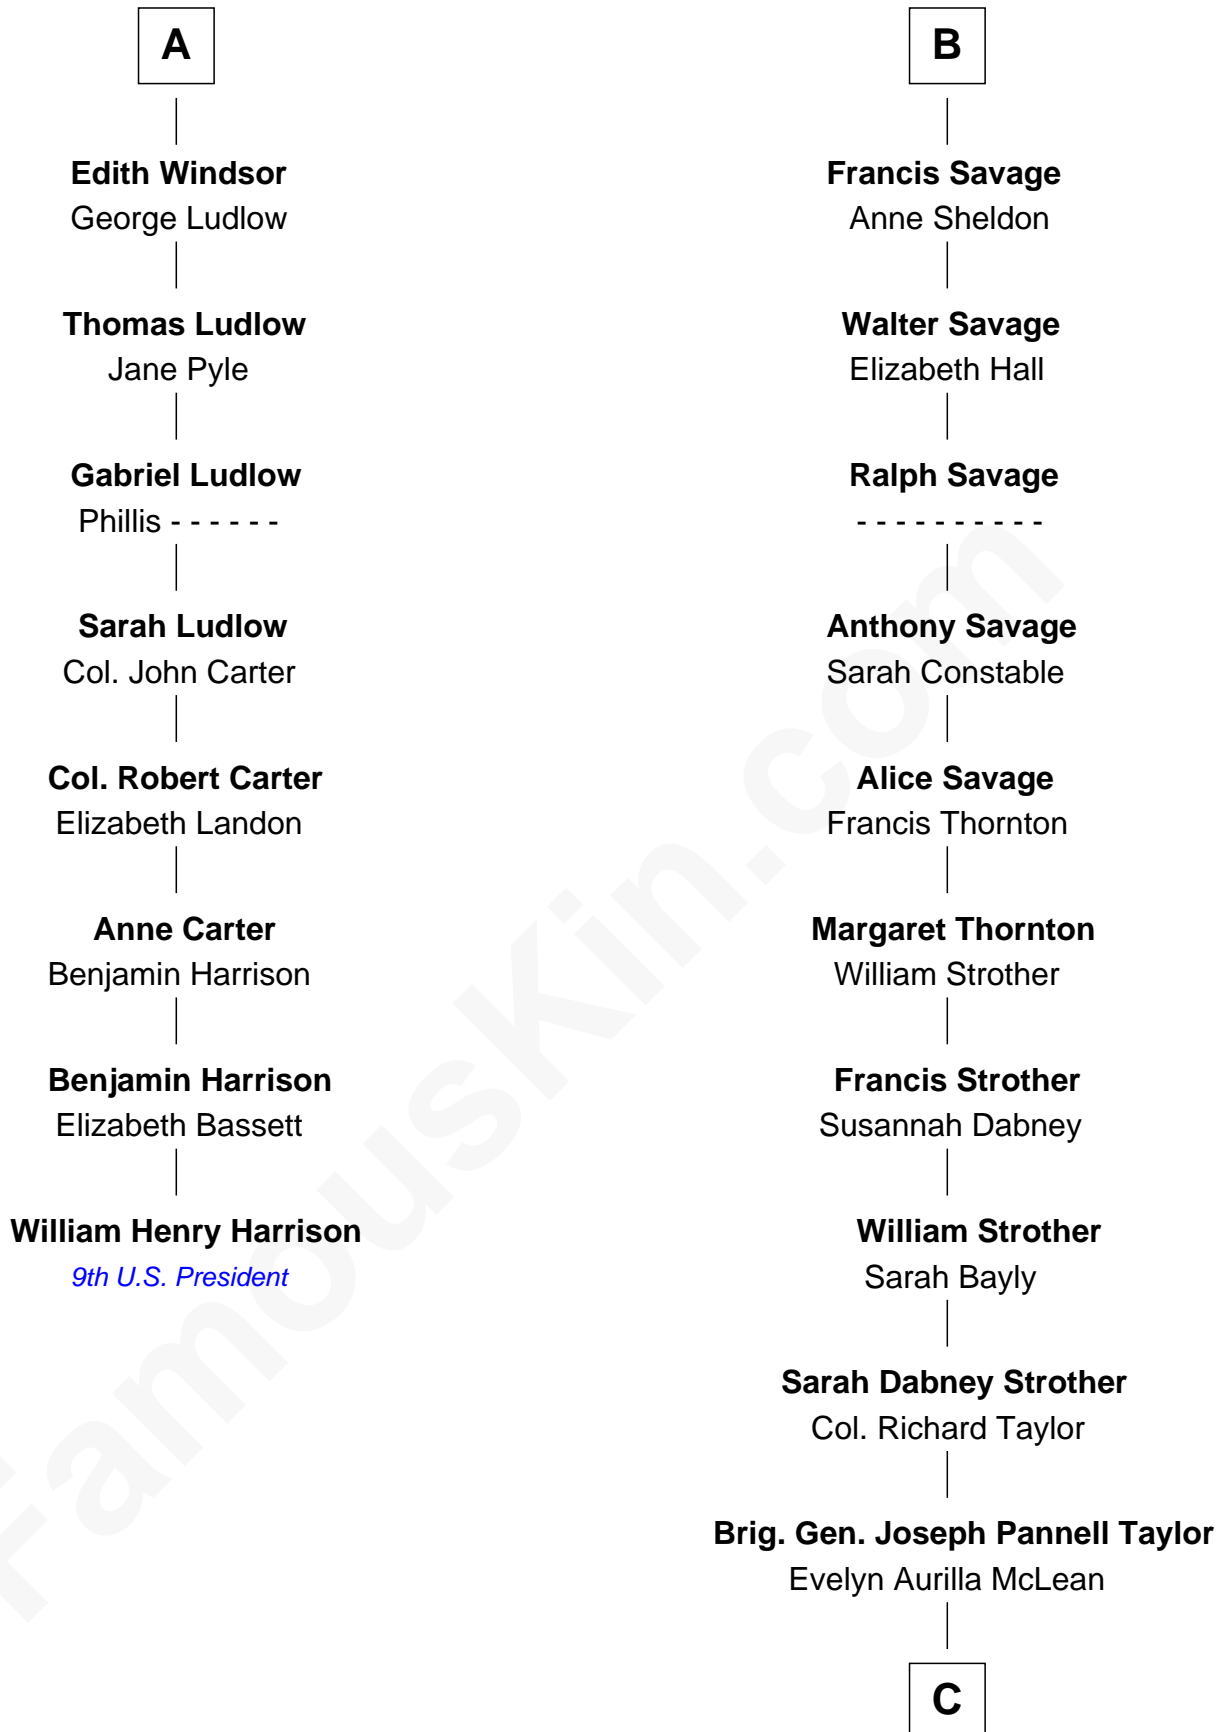

FamousKin.com
Relationship Chart of
William Henry Harrison
9th U.S. President

14th cousin 7 times removed of
Parker Stevenson
TV and Movie Actor

Humphrey de Bohun
 Elizabeth Plantagenet

C

Col. Joseph Hancock Taylor

Mary Montgomery Meigs

Evelyn Taylor

Eli Kirk Price

Philip Price

Sarah Meade Harrison

Sarah Meade Price

Richard Stevenson Parker

Parker Stevenson