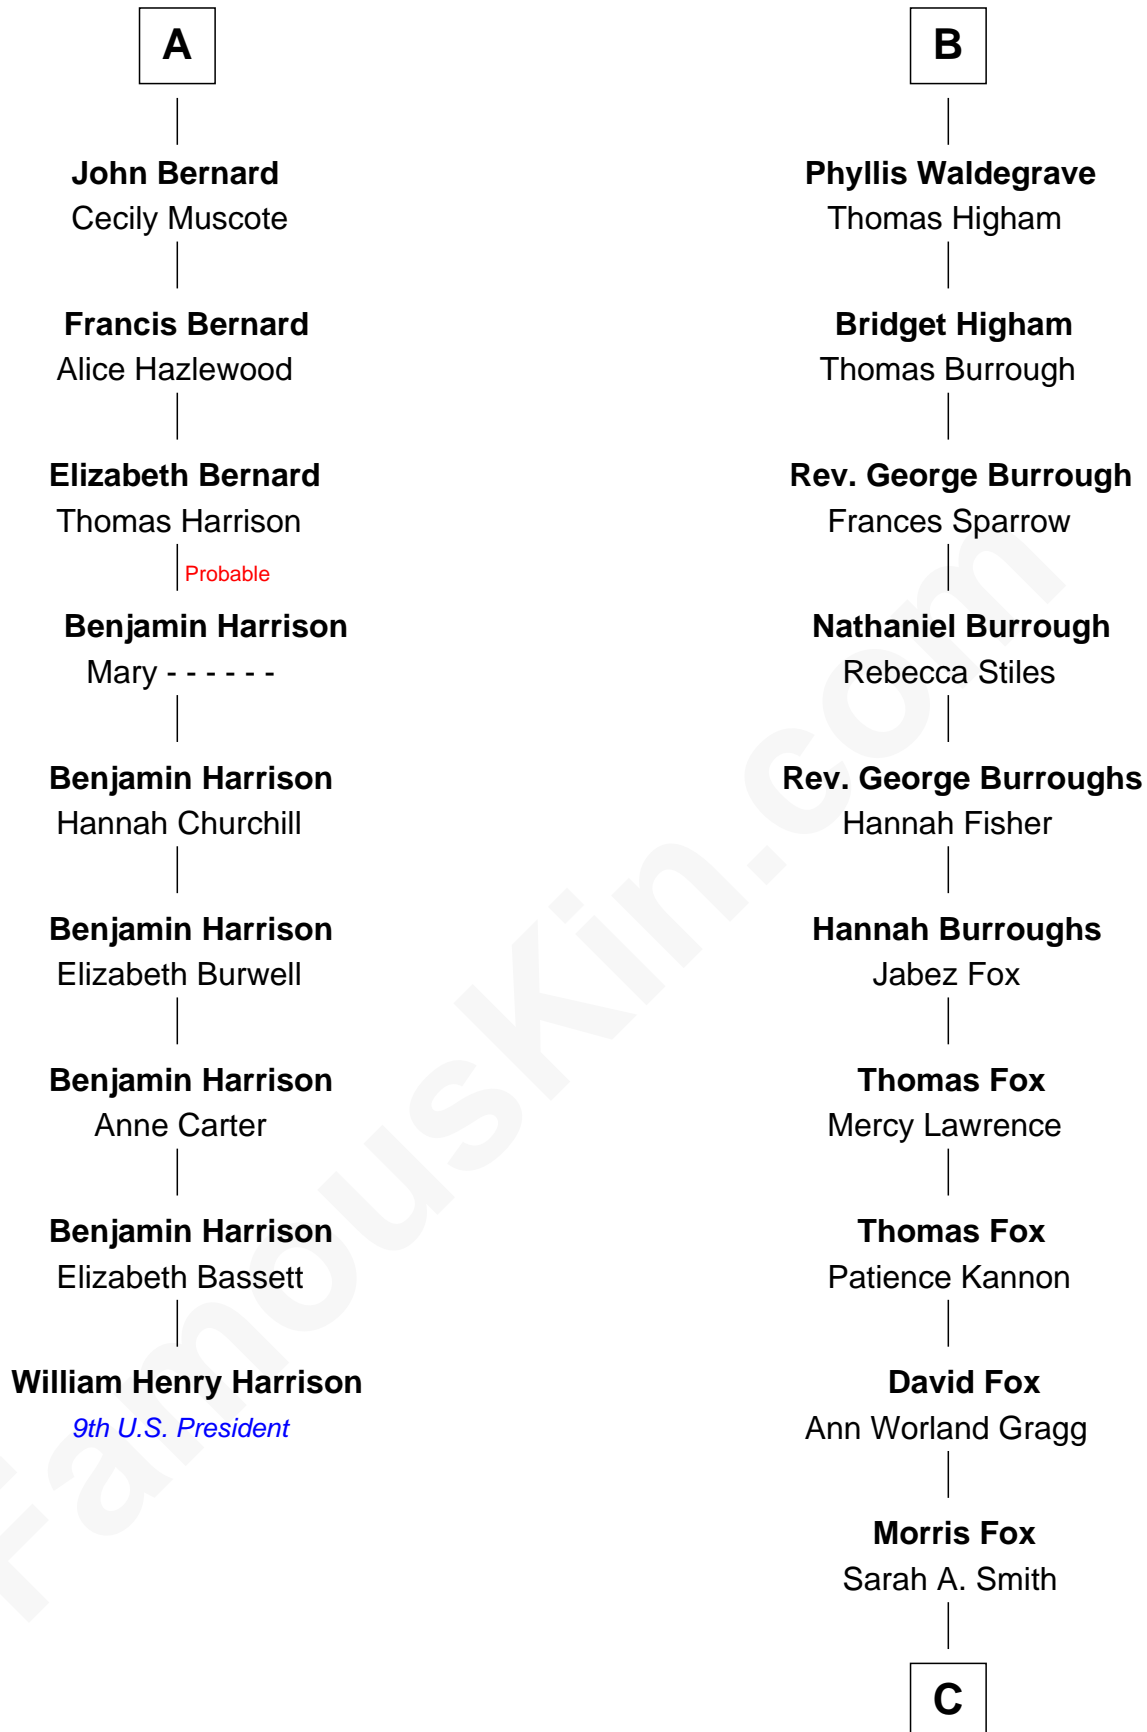

**FamousKin.com**  
**Relationship Chart of**  
**William Henry Harrison**  
*9th U.S. President*

**15th cousin 5 times removed of**  
**Bob Moore**  
*Co-Founder, Bob's Red Mill*

**Bartholomew de Badlesmere**  
 Margaret de Clare

**Elizabeth le Scrope**

Sir Henry le Scrope

**Margaret Scrope**

John Bernard

**John Bernard**

Margaret Daundelyn

**A**

**Margaret de Badlesmere**

Sir John de Tibetot

**Sir Robert de Tibetot**

Margaret Deincourt

**Elizabeth de Tibetot**

Sir Philip le Despencer

**Margery Despencer**

Sir Roger Wentworth

**Henry Wentworth**

Elizabeth Howard

**Margery Wentworth**

Sir William Waldegrave

**George Waldegrave**

Anne Drury

**B**

**C**

—  
**Violette Fox**