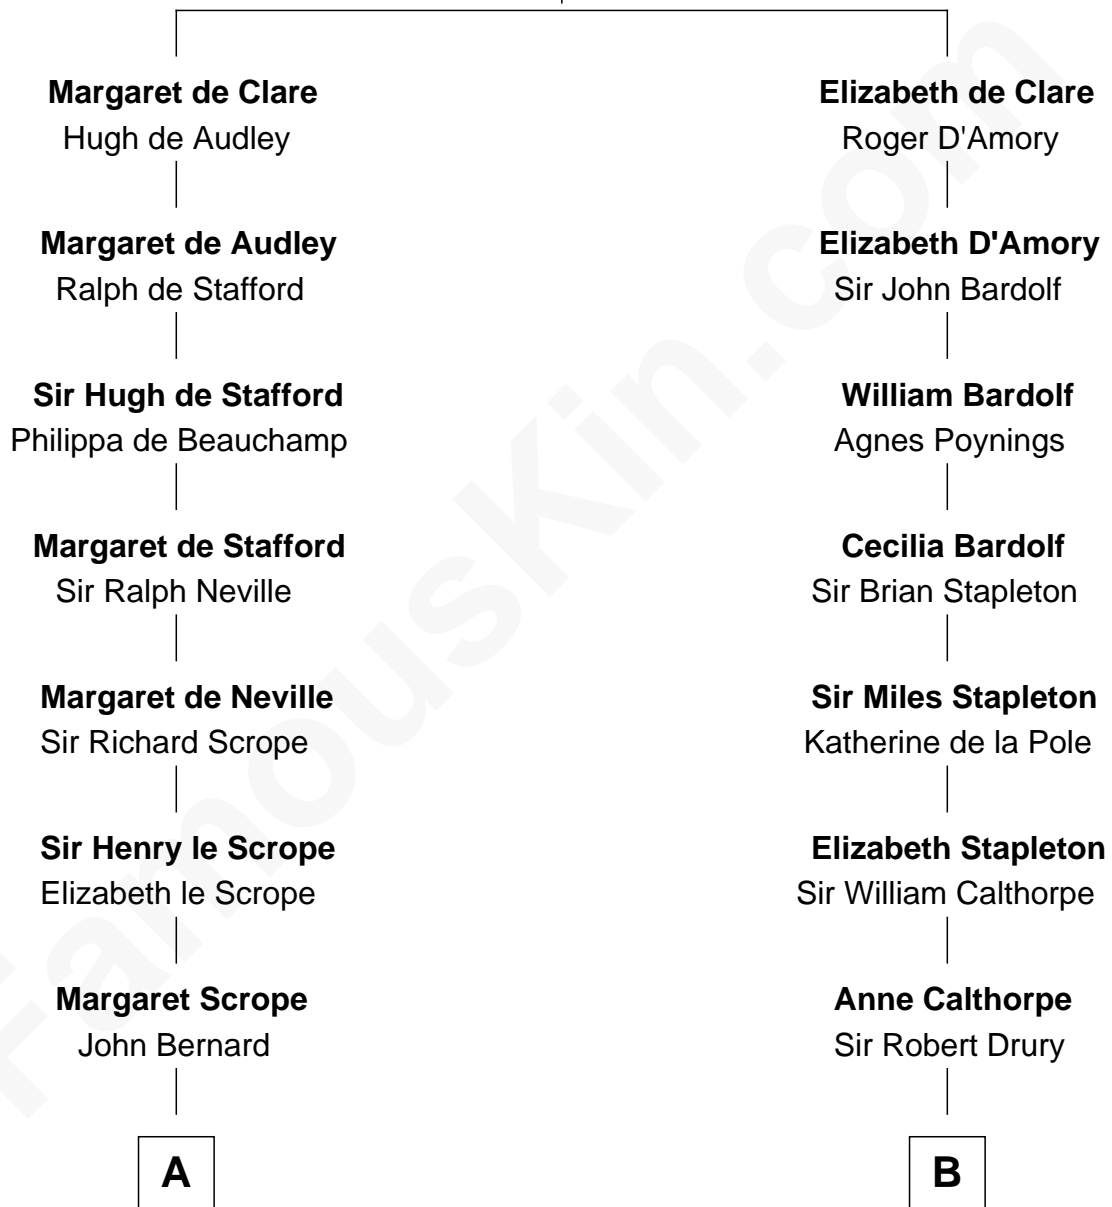

FamousKin.com
Relationship Chart of
William Henry Harrison
9th U.S. President

16th cousin 5 times removed of
Bob Moore
Co-Founder, Bob's Red Mill

Sir Gilbert de Clare
 Joan of Acre

C

Morris Fox

Sarah A. Smith

Violette Fox

Daniel Francis Learnard

Clinton Morris Learnard

Gertrude Maud Yost

Doris Dell Learnard

Kenneth Earl Moore

Bob Moore

Co-Founder, Bob's Red Mill