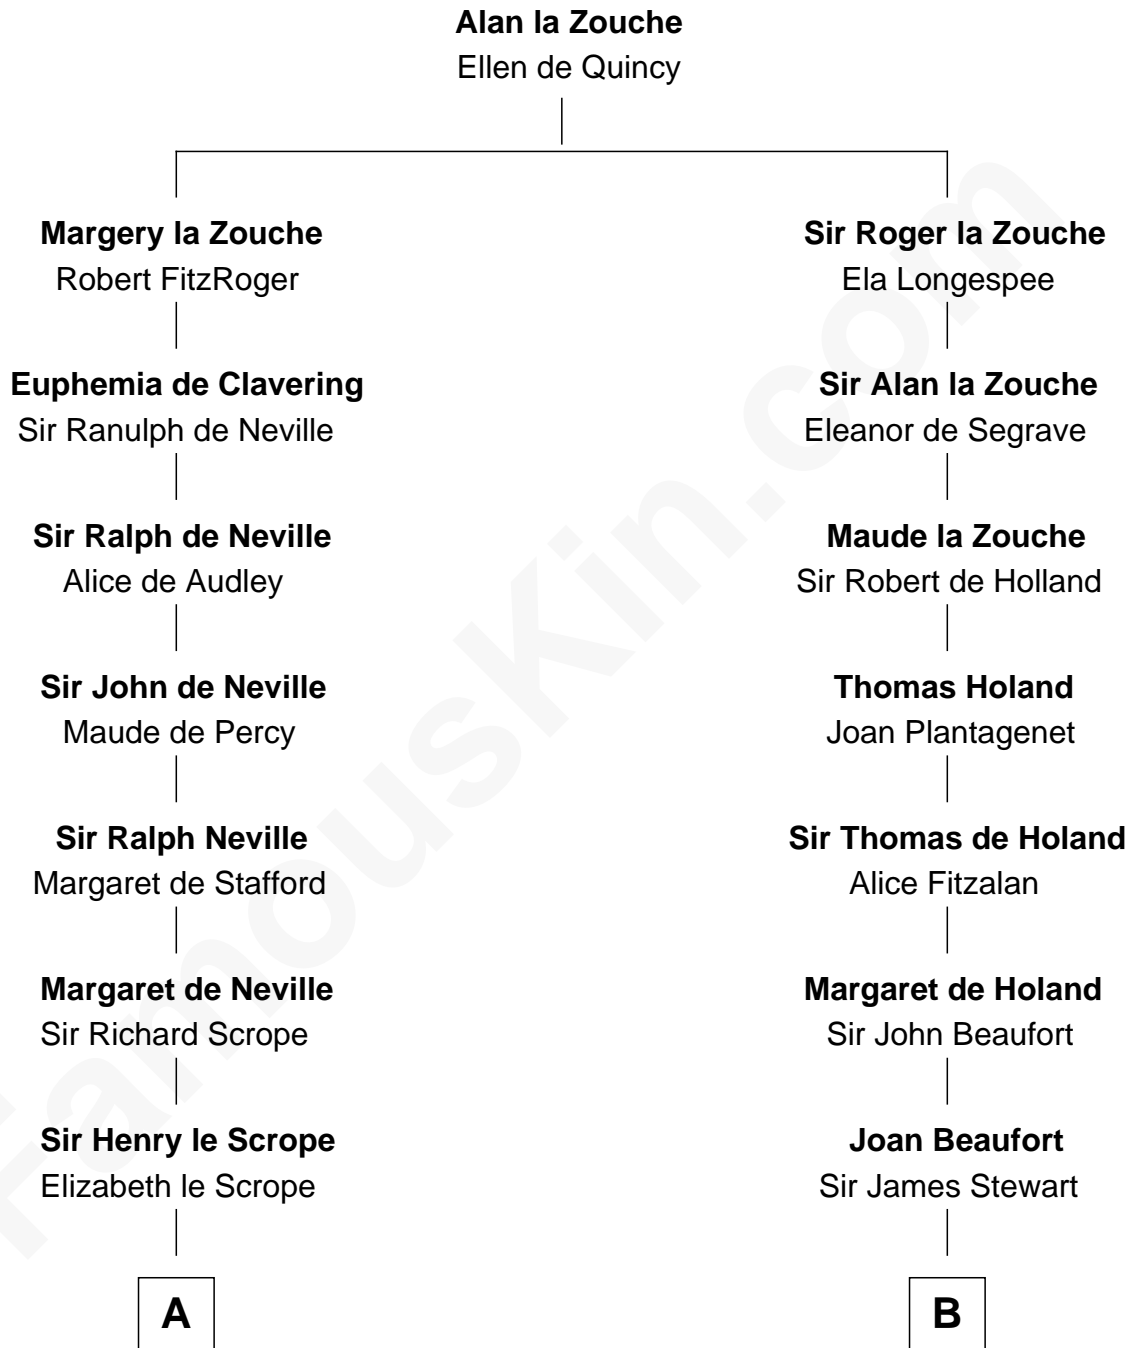

FamousKin.com
Relationship Chart of
William Henry Harrison
9th U.S. President

17th cousin 4 times removed of

Johnny Mercer
Songwriter and Co-Founder of Capitol Records

C

Louisa Griffin
Col. Hugh Mercer

Gen. Hugh Weedon Mercer
Mary Stiles Anderson

George Anderson Mercer
Nanny Maury Herndon

George Anderson Mercer
Lillian Elizabeth Ciucevich

Johnny Mercer
Co-Founder of Capitol Records

FamousKin.com