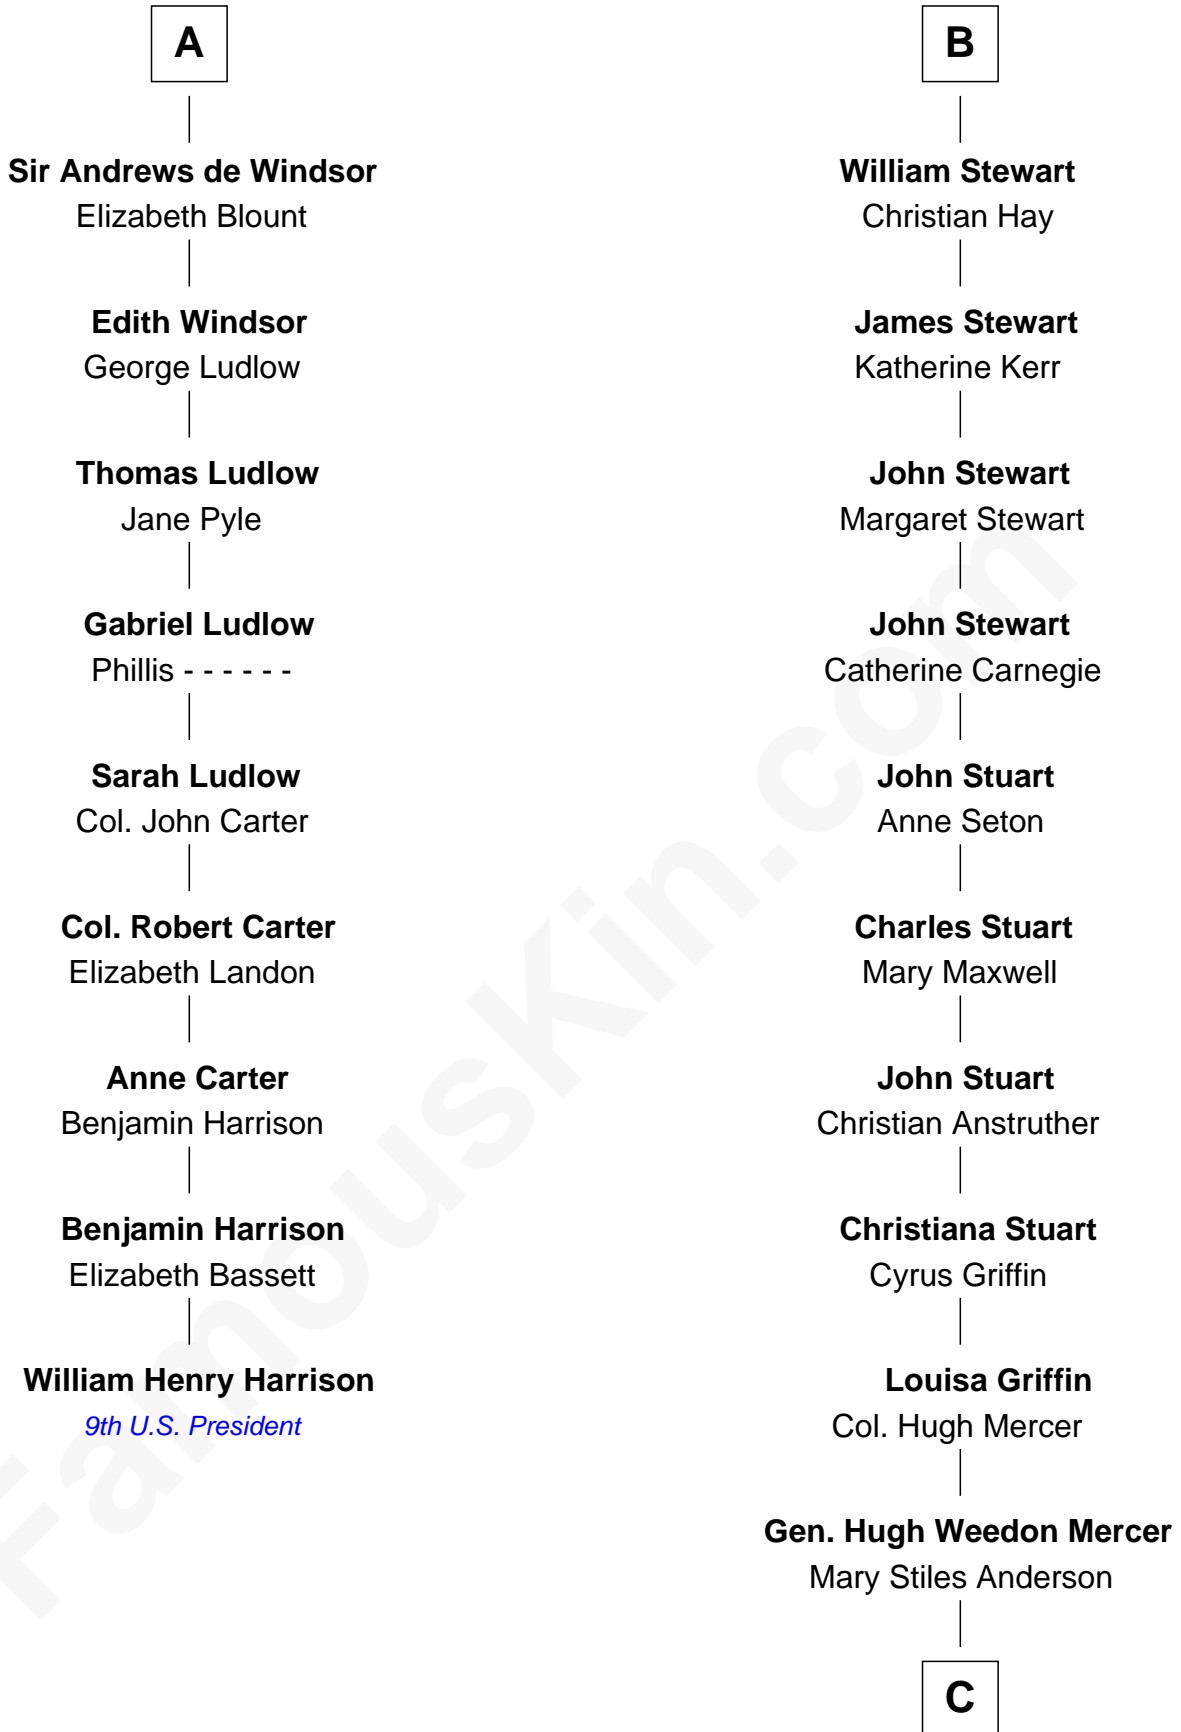

FamousKin.com
Relationship Chart of
William Henry Harrison
9th U.S. President

15th cousin 4 times removed of

Johnny Mercer
Songwriter and Co-Founder of Capitol Records

C

George Anderson Mercer

Nanny Maury Herndon

George Anderson Mercer

Lillian Elizabeth Ciucevich

Johnny Mercer

Co-Founder of Capitol Records

FamousKin.com