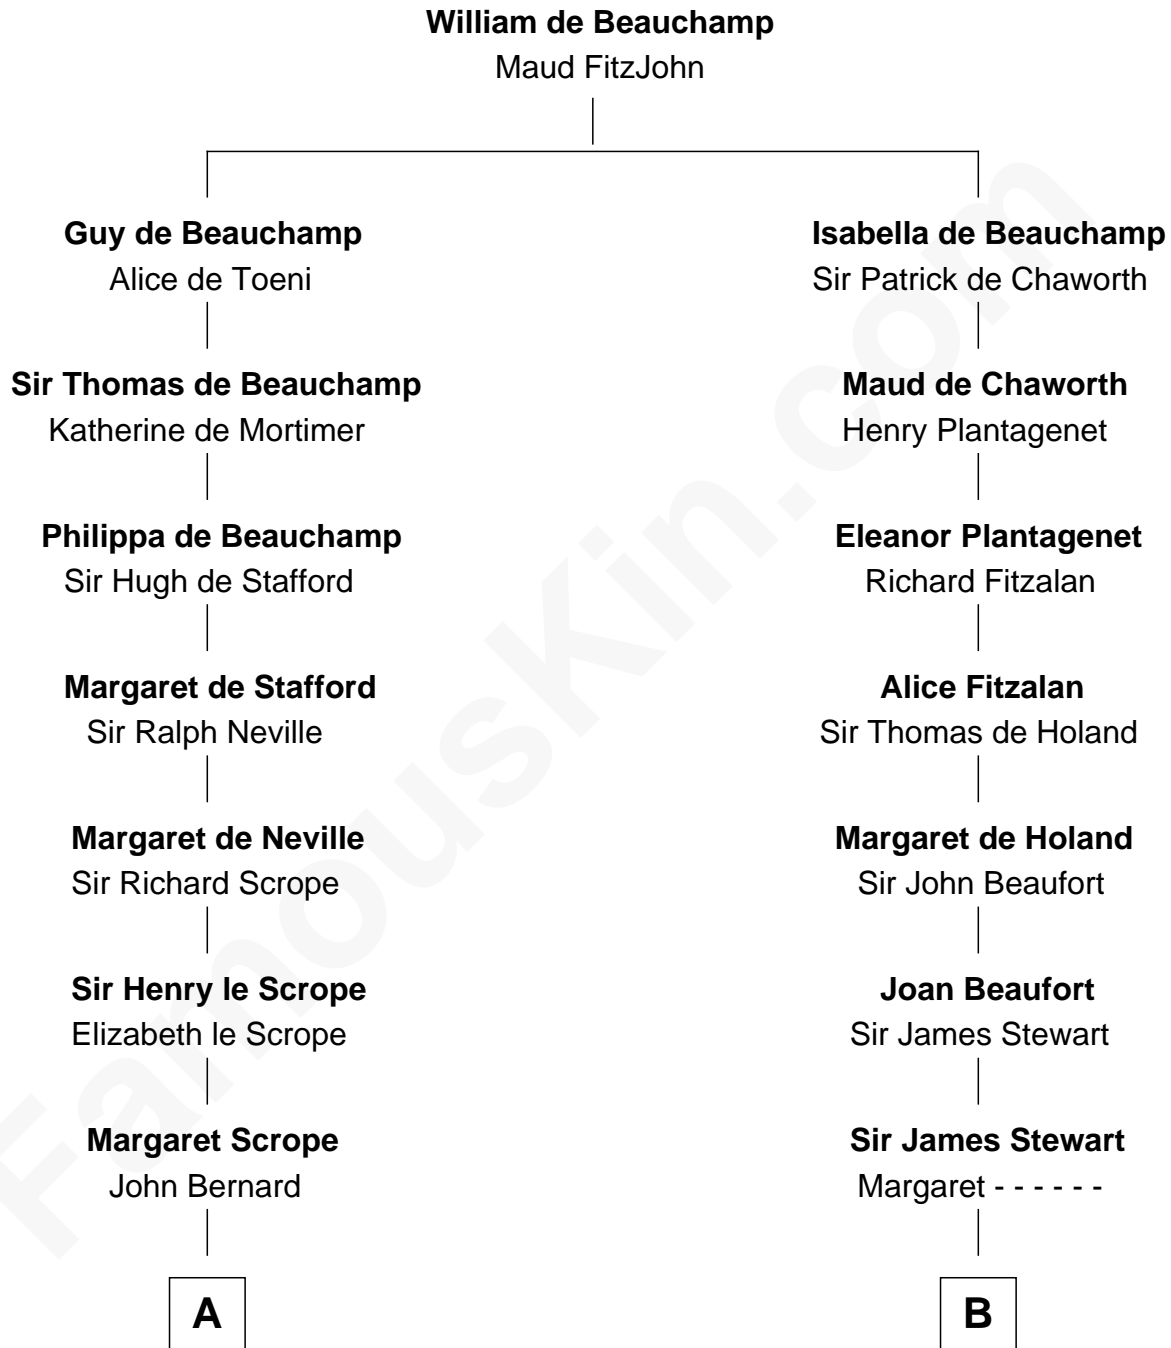

FamousKin.com
Relationship Chart of
William Henry Harrison
9th U.S. President

16th cousin 4 times removed of

Johnny Mercer
Songwriter and Co-Founder of Capitol Records

C

Gen. Hugh Weedon Mercer

Mary Stiles Anderson

George Anderson Mercer

Nanny Maury Herndon

George Anderson Mercer

Lillian Elizabeth Ciucevich

Johnny Mercer

Co-Founder of Capitol Records

FamousKin.com